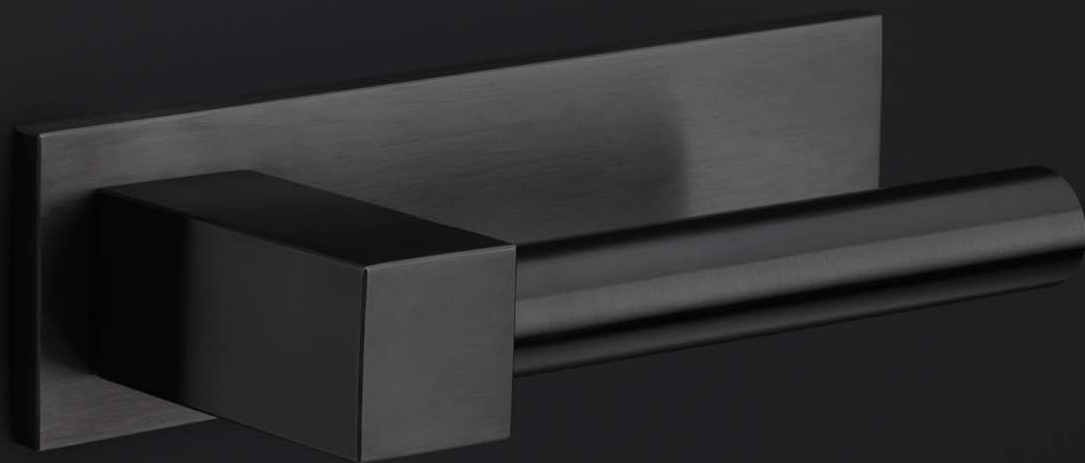

BOBBY

by Eric Kuster

METALFORM
FORMANI®