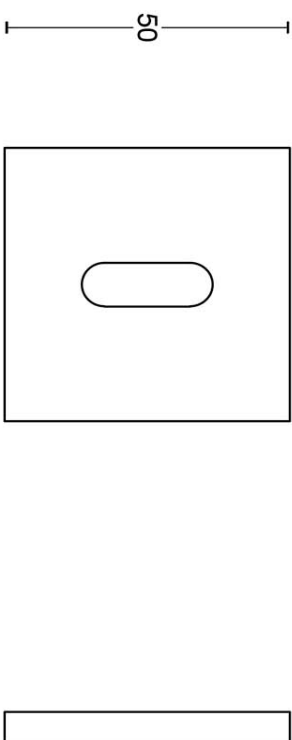

LSQBN50

lever handle accessory
key escutcheon
stainless steel

METALFORM

FORMANI®		Part number: 1501N010 LSQBN50 V01	
Description: LSQBN50		Format: A3	
Doc no.:	1501N010 LSQBN50 V01.dwg		
Drawn by:	Christian Brimbois	Creation date:	10-2-2014
Formani Holland B.V. · Amerikalaan 55 · 6199 AE Maastricht Airport · tel: +31 (0)43 308 90 00 · www.formani.nl · info@formani.nl