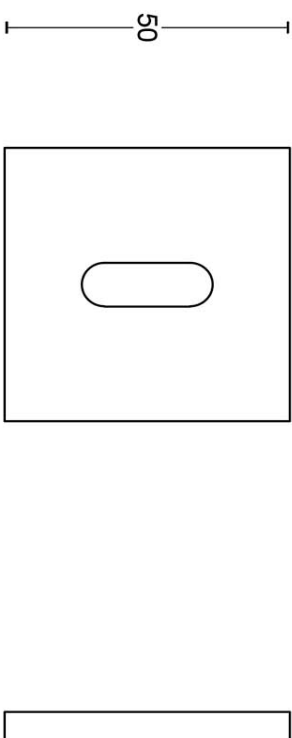

LSQBN50

lever handle accessory
key escutcheon
stainless steel

METALFORM

FORMANI®

Part number:
1501N010 LSQBN50 V01

Description:

LSQBN50

Format:

A3

Doc no.: 1501N010 LSQBN50 V01.dwg

Drawn by: Christian Brimbois Creation date: 10-2-2014

Formani Holland B.V. · Amerikalaan 55 · 6199 AE Maastricht Airport · tel: +31 (0)43 308 90 00 · www.formani.nl · info@formani.nl