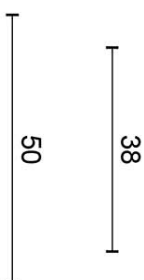

FORMANI®

Part number:
1501N010 LSQBN50 V01

Description:

LSQBN50

Format:

A3

Doc no.: 1501N010 LSQBN50 V01.dwg

Drawn by: Christian Brimbois Creation date: 10-2-2014

Formani Holland B.V. · Amerikalaan 55 · 6199 AE Maastricht Airport · tel: +31 (0)43 308 90 00 · www.formani.nl · info@formani.nl