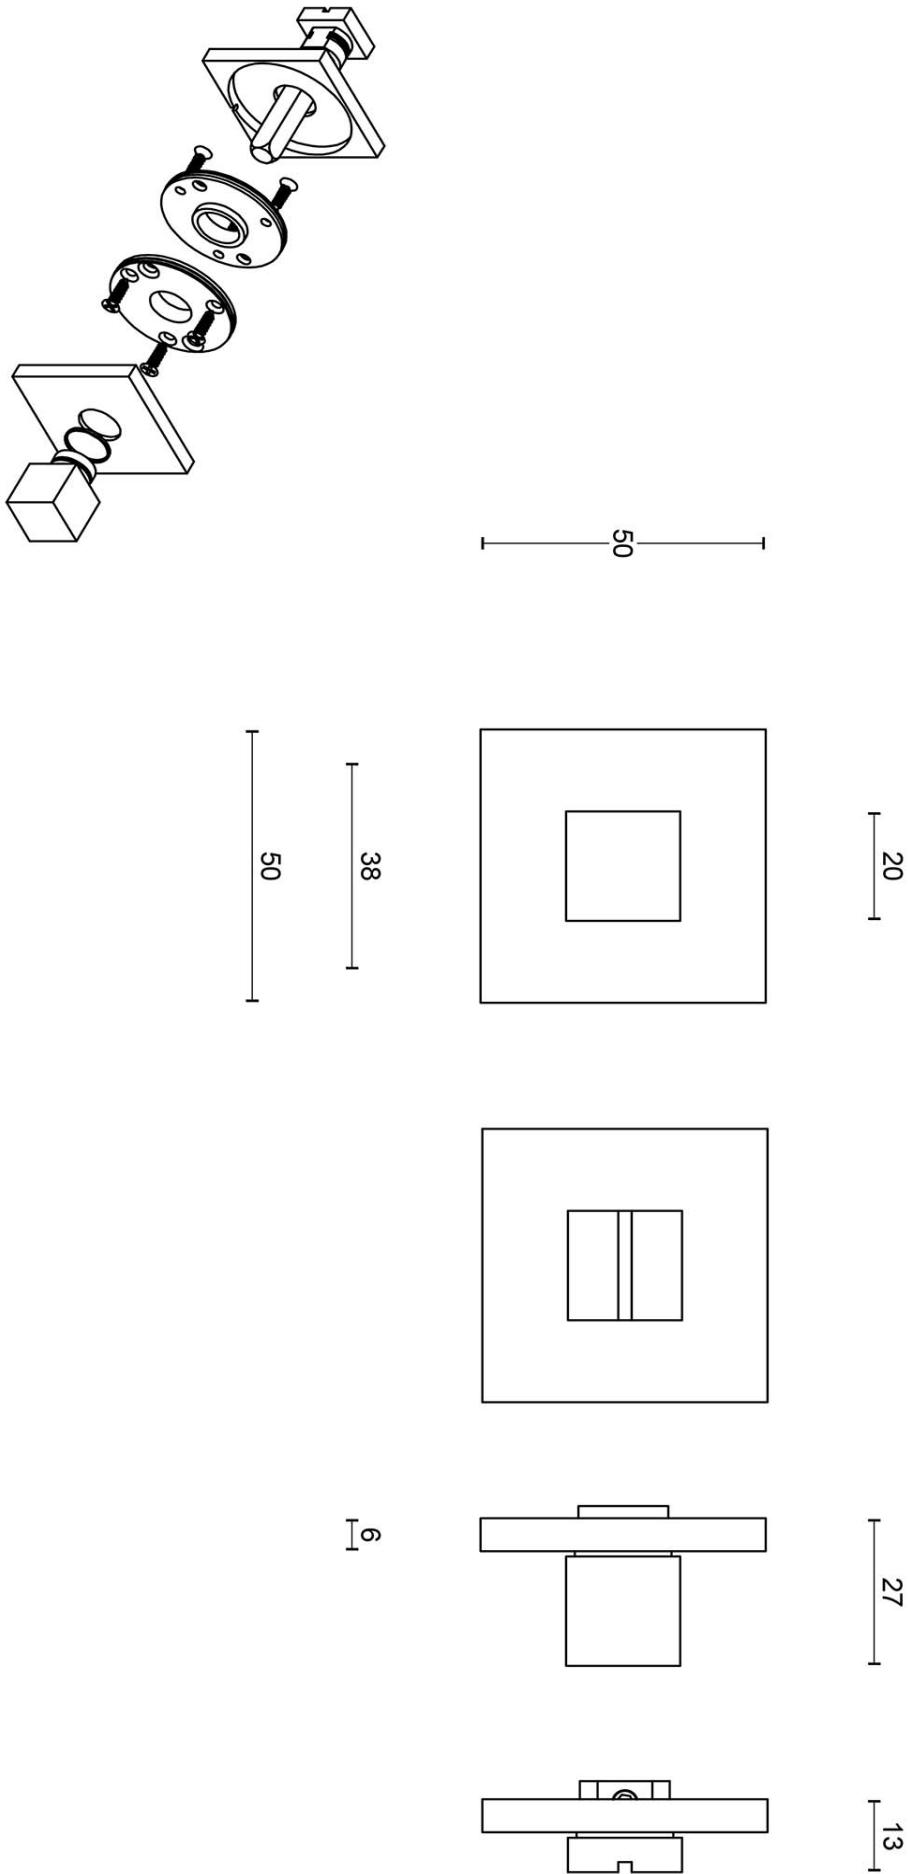

LSQWC50

lever handle accessory
privacy set
stainless steel

METALFORM

FORMANI®		Part number:	
Description:		LSQWC50	
Doc no.:	1501TT011 LSQWC50 V01.dwg	Format:	A3
Drawn by:	Christian Brimbois	Creation date:	10-2-2014
Formani Holland B.V. · Amerikalaan 55 · 6199 AE Maastricht Airport · tel: +31 (0)43 308 90 00 · www.formani.nl · info@formani.nl