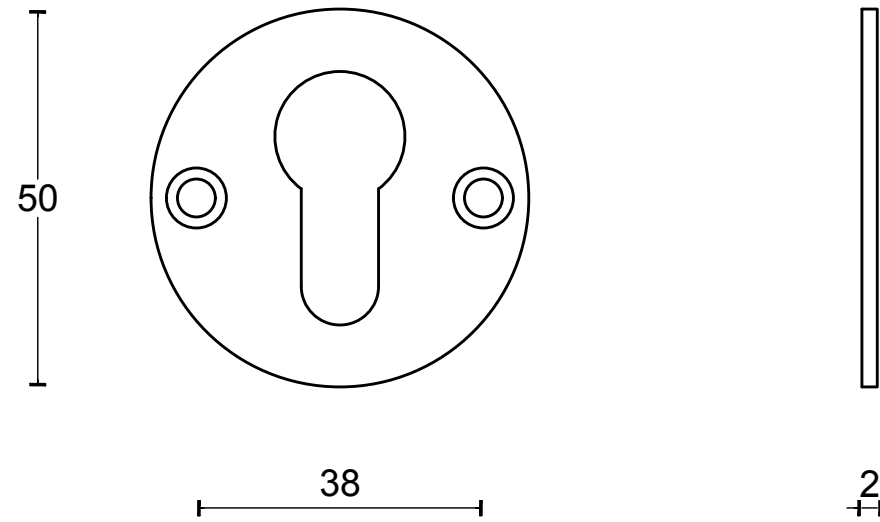

LZBY50

profile cylinder escutcheon
stainless steel or brass

METALFORM

FORMANI®		Part number:	
		Description: LZBY50	
Doc no.: 3401Y001 LZBY50 V01.dwg	Creation date: 27-7-2016		Format: A3
Drawn by: Christian Brimbois			
FORMANI HOLLAND B.V. EUROPALAAN 12 6199 AB MAASTRICHT-AIRPORT NL T +31 (0)43 308 90 00 INFO@FORMANI.COM FORMANI.COM