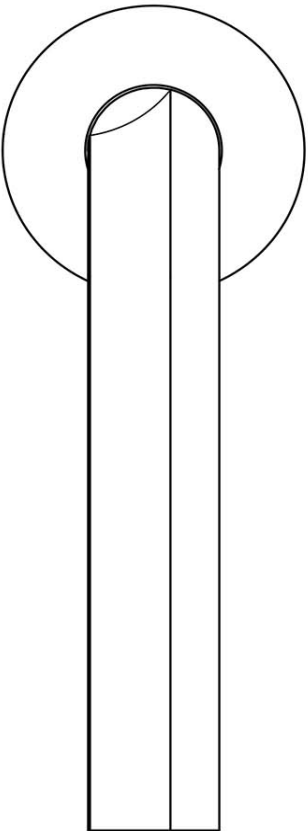

ECLIPSE DR100-G

lever handle
stainless steel

FORMANI® FORMANI HOLLAND B.V. EUROPEAN 6199 AB MAASRICHT-AMPORT NL T +31 (0)43 308 90 00 INFO@FORMANI.COM WWW.FORMANI.COM		Type :	Version:
Formani filename: 3901D001_DR100G_V01.dwg		ECLIPSE DR100-G	V01
Drawn by:	Semih Aslan	Description:	lever handle stainless steel
Creation date:	25-11-2020		Format A3

METALFORM