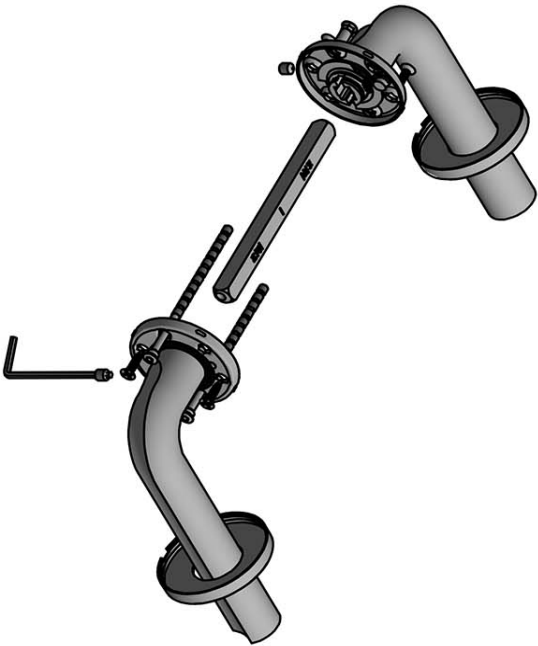

ECLIPSE DR100-G

lever handle
stainless steel

FORMANI® FORMANI HOLLAND B.V. EUROPEAN 6199 AB MAASRICHT-AMPORT NL T +31 (0)43 308 90 00 INFO@FORMANI.COM WWW.FORMANI.COM		Type :	Version:
Formani filename: 3901D001_DR100G_V01.dwg		ECLIPSE DR100-G	V01
Drawn by:	Semih Aslan	Description:	lever handle stainless steel
Creation date:	25-11-2020		Format A3

METALFORM