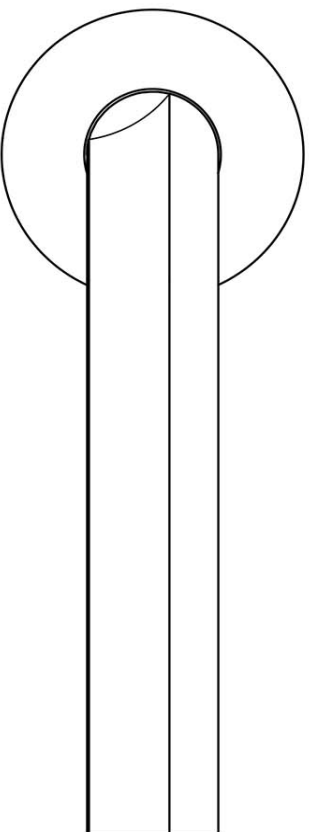

DR100-G

solid sprung door handle on rose

Product information

Code: 3901D001IMXX0

Finish: PVD satin gold

UNIT: Pair

Collection: ECLIPSE

Designer: David Rockwell

EAN code: 8718009415870

ECLIPSE by David Rockwell

The ECLIPSE series is a total concept collection consisting of door, window, and furniture fittings.

Finishes

- bronze
- PVD satin gold
- satin stainless steel
- PVD satin black

ECLIPSE DR100-G

lever handle
stainless steel

60

53

38

150

23

6.5

METALFORM

ECLIPSE

by David Rockwell

Simplicity meets innovation in ECLIPSE by David Rockwell. The iconic silhouette is a cylindrical form with a curved, carved channel—an inflection point that perfectly meets the hand's grasp. Simple, sculptural tooling offers both a square and round return option for a distinctive profile. The sublime finish creates soft lines that ensure a perfect ergonomic grip. The door handle is manufactured as one piece, allowing the moon-like detailing to continue seamlessly along the entire length of the arm and over the curve to the start of the neck.