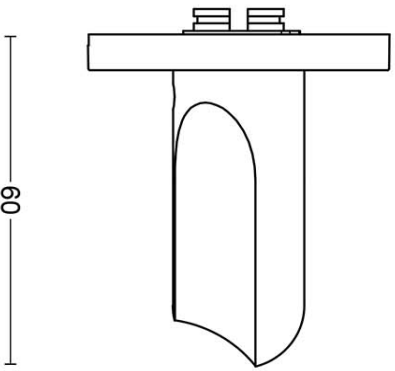

DR100-G

solid sprung door handle on rose

Product information

Code: 3901D001IMXX0

Finish: PVD satin gold

UNIT: Pair

Collection: ECLIPSE

Designer: David Rockwell

ECLIPSE DR100-G

lever handle
stainless steel

60

53

38

150

23

6.5