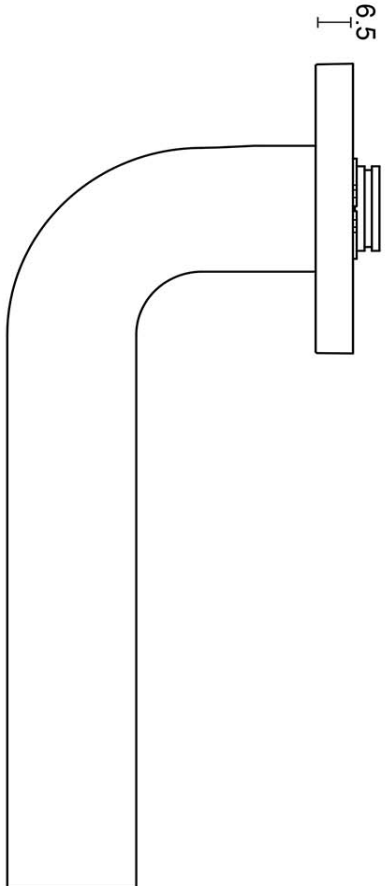

DR100-G

solid sprung door handle on rose

Product information

Code: 3901D001IMXX0

Finish: PVD satin gold

UNIT: Pair

Collection: ECLIPSE

Designer: David Rockwell

ECLIPSE DR100-G

lever handle
stainless steel

60

53

38

150

23

6.5