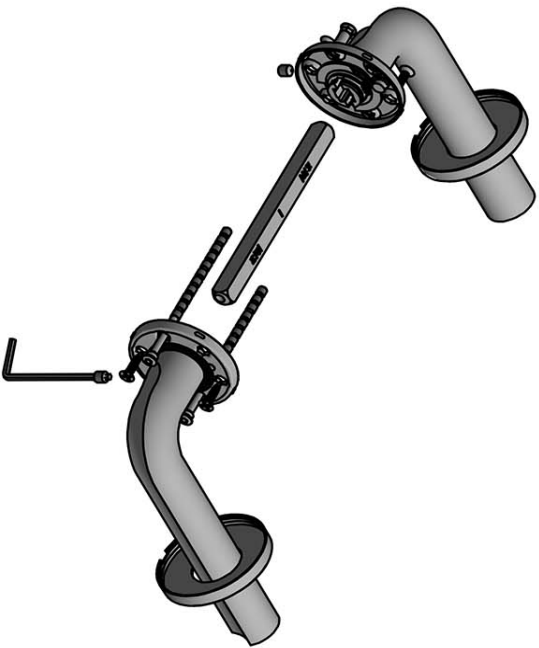

DR100-G

solid sprung door handle on rose

Product information

Code: 3901D001IMXX0

Finish: PVD satin gold

UNIT: Pair

Collection: ECLIPSE

Designer: David Rockwell

EAN code: 8718009415870

ECLIPSE by David Rockwell

The ECLIPSE series is a total concept collection consisting of door, window, and furniture fittings.

Finishes

- bronze
- PVD satin gold
- satin stainless steel
- PVD satin black

ECLIPSE DR100-G

lever handle
stainless steel

60

53

38

150

23

6.5

METALFORM

ECLIPSE

by David Rockwell

Simplicity meets innovation in ECLIPSE by David Rockwell. The iconic silhouette is a cylindrical form with a curved, carved channel—an inflection point that perfectly meets the hand's grasp. Simple, sculptural tooling offers both a square and round return option for a distinctive profile. The sublime finish creates soft lines that ensure a perfect ergonomic grip. The door handle is manufactured as one piece, allowing the moon-like detailing to continue seamlessly along the entire length of the arm and over the curve to the start of the neck.