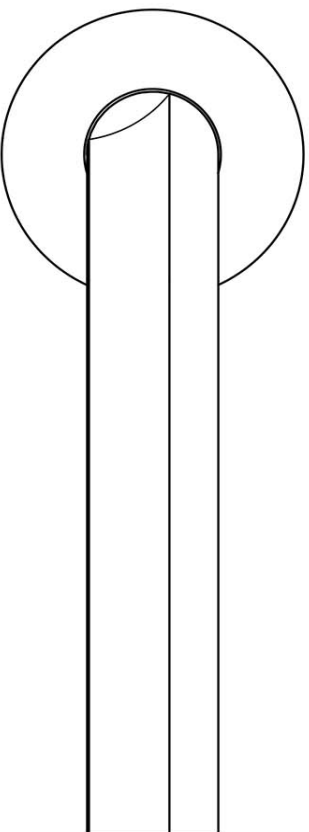

ECLIPSE DR100-G

lever handle
stainless steel

FORMANI® FORMANI HOLLAND B.V. EUROPEAN 6199 AB MAASRICHT-AMPORT NL T +31 (0)43 308 90 00 INFO@FORMANI.COM WWW.FORMANI.COM		Type : ECLIPSE DR100-G	Version : V01
Formani filename: 3901D001_DR100G_V01.dwg		Description: lever handle stainless steel	Format: A3
Drawn by: Semih Aslan			
Creation date: 25-11-2020			

METALFORM