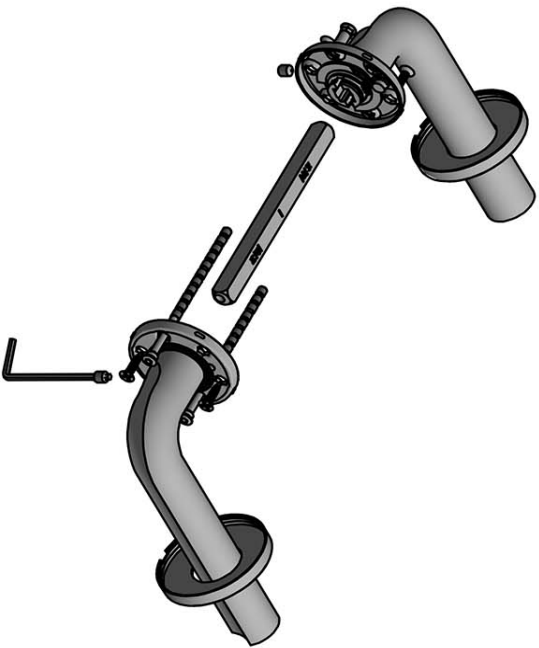

ECLIPSE DR100-G

lever handle
stainless steel

FORMANI® FORMANI HOLLAND B.V. EUROPEAN 6199 AB MAASRICHT-AMPORT NL T +31 (0)43 308 90 00 INFO@FORMANI.COM WWW.FORMANI.COM		Type : ECLIPSE DR100-G	Version : V01
Formani filename: 3901D001_DR100G_V01.dwg		Description: lever handle stainless steel	Format: A3
Drawn by: Semih Aslan			
Creation date: 25-11-2020			

METALFORM