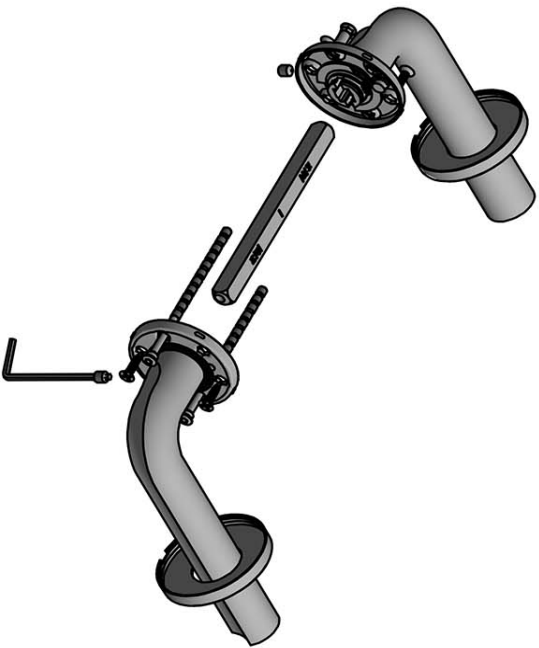

DR100-G

solid sprung door handle on rose

Product information

Code: 3901D001IZXX0

Finish: PVD satin black

UNIT: Pair

Collection: ECLIPSE

Designer: David Rockwell

EAN code: 8718009415856

ECLIPSE by David Rockwell

The ECLIPSE series is a total concept collection consisting of door, window, and furniture fittings.

Finishes

- bronze
- PVD satin gold
- satin stainless steel
- PVD satin black

ECLIPSE DR100-G

lever handle
stainless steel

60

53

38

150

23

6.5

METALFORM

ECLIPSE

by David Rockwell

Simplicity meets innovation in ECLIPSE by David Rockwell. The iconic silhouette is a cylindrical form with a curved, carved channel—an inflection point that perfectly meets the hand's grasp. Simple, sculptural tooling offers both a square and round return option for a distinctive profile. The sublime finish creates soft lines that ensure a perfect ergonomic grip. The door handle is manufactured as one piece, allowing the moon-like detailing to continue seamlessly along the entire length of the arm and over the curve to the start of the neck.