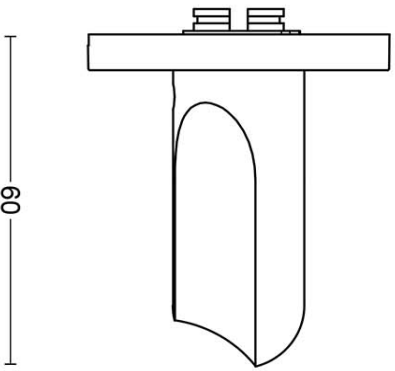

DR100-G

solid sprung door handle on rose

Product information

Code: 3901D001IZXX0

Finish: PVD satin black

UNIT: Pair

Collection: ECLIPSE

Designer: David Rockwell

ECLIPSE DR100-G

lever handle
stainless steel

60

53

38

150

23

6.5