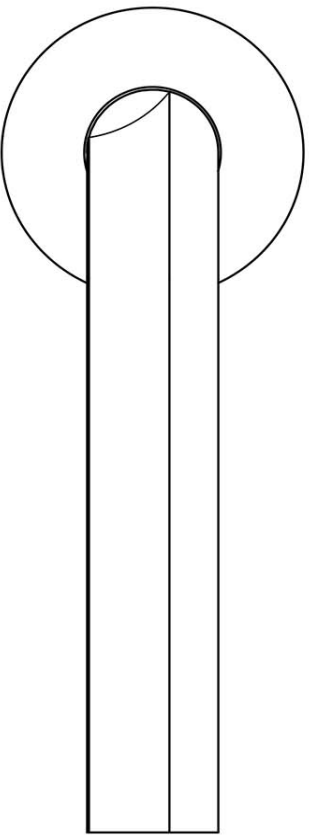

DR100-G

solid sprung door handle on rose

Product information

Code: 3901D001IZXX0

Finish: PVD satin black

UNIT: Pair

Collection: ECLIPSE

Designer: David Rockwell

ECLIPSE DR100-G

lever handle
stainless steel

60

53

38

150

23

6.5

METALFORM

ECLIPSE

by David Rockwell

Simplicity meets innovation in ECLIPSE by David Rockwell. The iconic silhouette is a cylindrical form with a curved, carved channel—an inflection point that perfectly meets the hand's grasp. Simple, sculptural tooling offers both a square and round return option for a distinctive profile. The sublime finish creates soft lines that ensure a perfect ergonomic grip. The door handle is manufactured as one piece, allowing the moon-like detailing to continue seamlessly along the entire length of the arm and over the curve to the start of the neck.