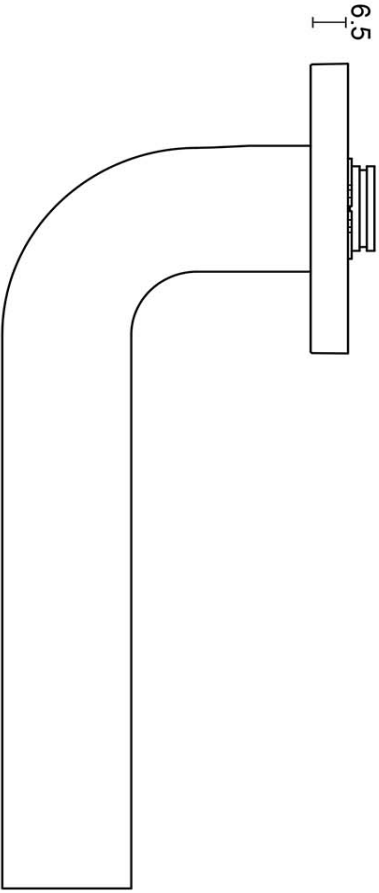

DR100-G

solid sprung door handle on rose

Product information

Code: 3901D001IZXX0

Finish: PVD satin black

UNIT: Pair

Collection: ECLIPSE

Designer: David Rockwell

ECLIPSE DR100-G

lever handle
stainless steel

60

53

38

150

23

6.5