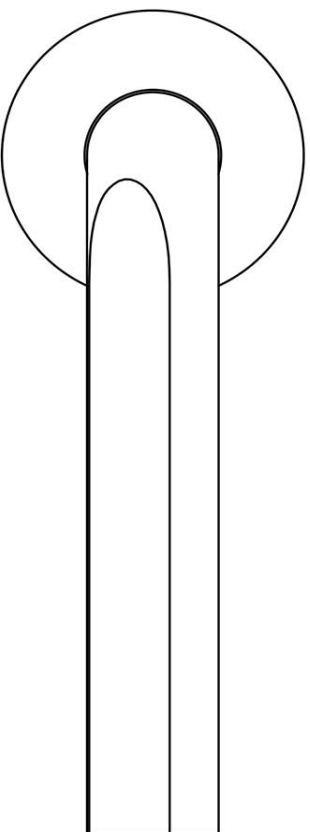

ECLIPSE DR101-G

lever handle
stainless steel

FORMANI® FORMANI HOLLAND B.V. EUROPEAN BRANCH 6199 AB MAASTRICHT-AIRPORT NL T +31 (0)43 308 90 00 INFO@FORMANI.COM WWW.FORMANI.COM		Type :	ECLIPSE DR101-G	Version:	V01
Formani filename: 3901D002_DR101G_V01.dwg	Description:	lever handle stainless steel		Format:	A3
Drawn by: Semih Aslan					
Creation date: 23-11-2020					

METALFORM