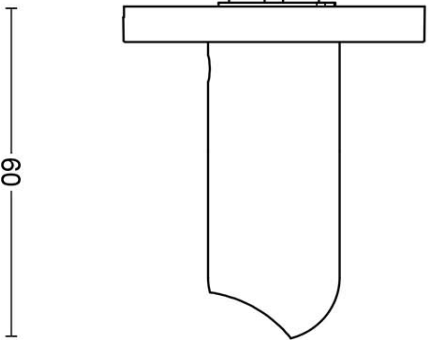

ECLIPSE DR101-G

lever handle
stainless steel

FORMANI® FORMANI HOLLAND B.V. EUROPEAN BRANCH 6199 AB MAASTRICHT-AIRPORT NL T +31 (0)43 308 90 00 INFO@FORMANI.COM WWW.FORMANI.COM		Type :	ECLIPSE DR101-G	Version:	V01
Formani filename: 3901D002_DR101G_V01.dwg	Description:	lever handle stainless steel		Format:	A3
Drawn by: Semih Aslan					
Creation date: 23-11-2020					

METALFORM