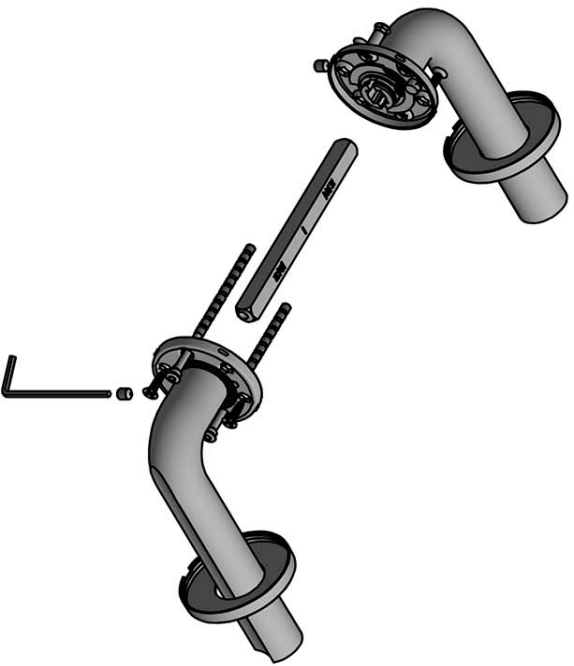

DR101-G

solid sprung door handle on rose

Product information

Code: 3901D002IMXX0

Finish: PVD satin gold

UNIT: Pair

Collection: ECLIPSE

Designer: David Rockwell

EAN code: 8718009415900

ECLIPSE by David Rockwell

The ECLIPSE series is a total concept collection consisting of door, window, and furniture fittings.

Finishes

- bronze
- satin stainless steel
- PVD satin black
- PVD satin gold

ECLIPSE DR101-G

lever handle
stainless steel

FORMANI® FORMANI HOLLAND B.V. EUROPEAN BRANCH 6199 AB MAASTRICHT-AIRPORT NL T +31 (0)43 308 90 00 INFO@FORMANI.COM WWW.FORMANI.COM		Type :	ECLIPSE DR101-G	Version:	V01
Formani filename: 3901D002_DR101G_V01.dwg	Description:	lever handle stainless steel		Format:	A3
Drawn by: Semih Aslan					
Creation date: 23-11-2020					

METALFORM

ECLIPSE

by David Rockwell

Simplicity meets innovation in ECLIPSE by David Rockwell. The iconic silhouette is a cylindrical form with a curved, carved channel—an inflection point that perfectly meets the hand's grasp. Simple, sculptural tooling offers both a square and round return option for a distinctive profile. The sublime finish creates soft lines that ensure a perfect ergonomic grip. The door handle is manufactured as one piece, allowing the moon-like detailing to continue seamlessly along the entire length of the arm and over the curve to the start of the neck.