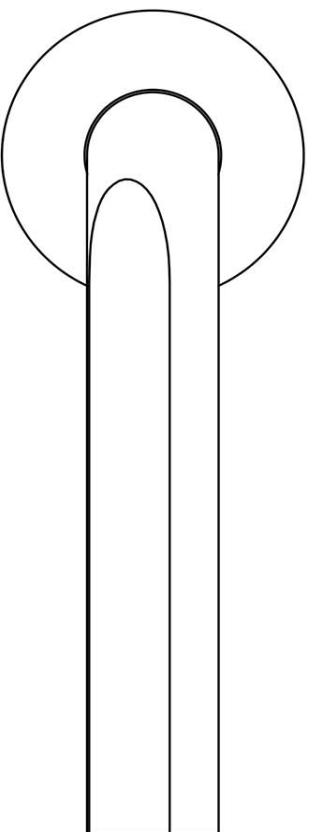

ECLIPSE DR101-G

lever handle
stainless steel

53

6.5

FORMANI® FORMANI HOLLAND B.V. EUROPEAN MAIN OFFICE 6199 AB MAASTRICHT-AIRPORT NL T +31 (0)43 308 90 00 INFO@FORMANI.COM WWW.FORMANI.COM	Type : ECLIPSE DR101-G	Version : V01

Formani filename: 3901D002_DR101G_V01.dwg	Description: lever handle stainless steel	Format: A3
Drawn by: Semih Aslan		

Creation date: 23-11-2020

METALFORM