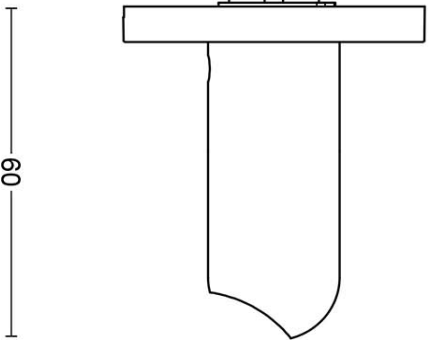

ECLIPSE DR101-G

lever handle
stainless steel