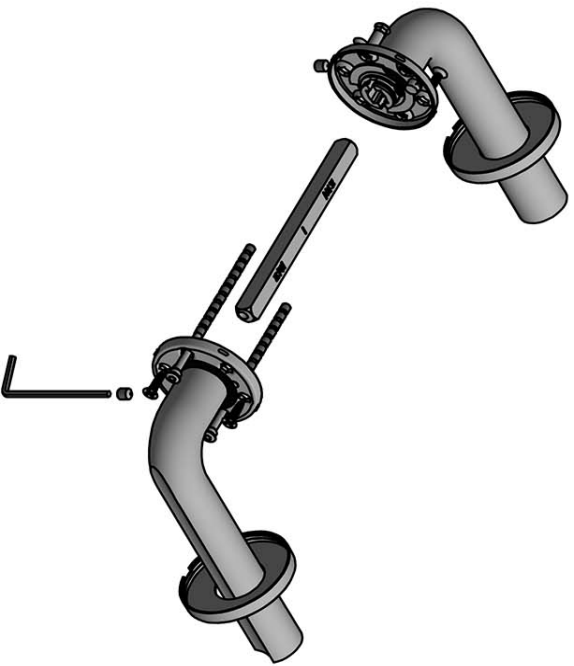

DR101-G

solid sprung door handle on rose

Product information

Code: 3901D002INXX0

Finish: satin stainless steel

UNIT: Pair

Collection: ECLIPSE

Designer: David Rockwell

EAN code: 8718009410356

ECLIPSE by David Rockwell

The ECLIPSE series is a total concept collection consisting of door, window, and furniture fittings.

Finishes

- bronze
- satin stainless steel
- PVD satin black
- PVD satin gold

ECLIPSE DR101-G

lever handle
stainless steel

53

6.5

FORMANI® FORMANI HOLLAND B.V. EUROPEAN MAIN OFFICE 6199 AB MAASTRICHT-AIRPORT NL T +31 (0)43 308 90 00 INFO@FORMANI.COM WWW.FORMANI.COM	Type : ECLIPSE DR101-G	Version : V01
--	----------------------------------	------------------

Formani filename: 3901D002_DR101G_V01.dwg	Description: lever handle stainless steel	Format: A3
Drawn by: Semih Aslan		

Creation date: 23-11-2020

METALFORM

ECLIPSE

by David Rockwell

Simplicity meets innovation in ECLIPSE by David Rockwell. The iconic silhouette is a cylindrical form with a curved, carved channel—an inflection point that perfectly meets the hand's grasp. Simple, sculptural tooling offers both a square and round return option for a distinctive profile. The sublime finish creates soft lines that ensure a perfect ergonomic grip. The door handle is manufactured as one piece, allowing the moon-like detailing to continue seamlessly along the entire length of the arm and over the curve to the start of the neck.