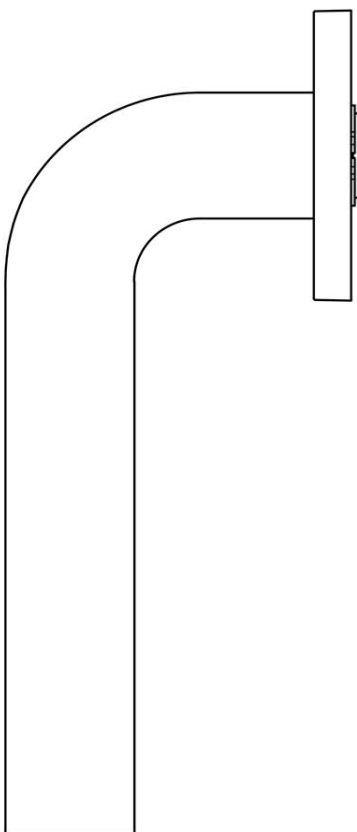

ECLIPSE DR101-G

lever handle
stainless steel

53

6.5

FORMANI® FORMANI HOLLAND B.V. EUROPEAN MAIN OFFICE 6199 AB MAASTRICHT-AIRPORT NL T +31 (0)43 308 90 00 INFO@FORMANI.COM WWW.FORMANI.COM	Type : ECLIPSE DR101-G	Version : V01

Formani filename: 3901D002_DR101G_V01.dwg	Description: lever handle stainless steel	Format: A3
Drawn by: Semih Aslan		

Creation date: 23-11-2020

METALFORM