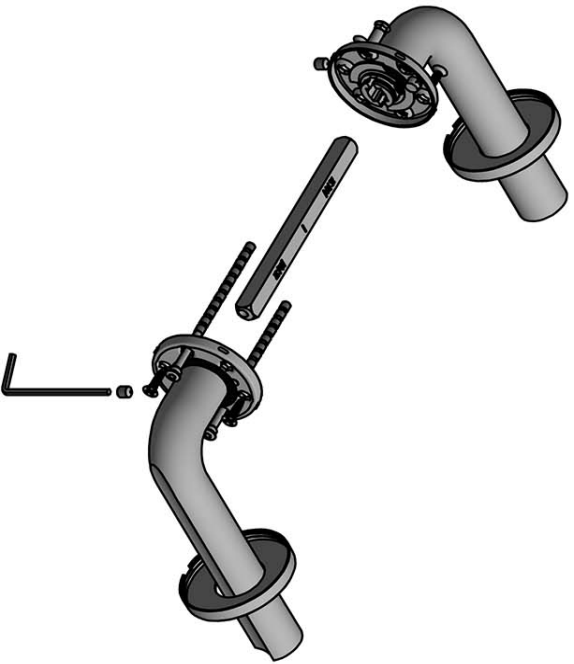

DR101-G

solid sprung door handle on rose

Product information

Code: 3901D002IZXX0

Finish: PVD satin black

UNIT: Pair

Collection: ECLIPSE

Designer: David Rockwell

EAN code: 8718009415887

ECLIPSE by David Rockwell

The ECLIPSE series is a total concept collection consisting of door, window, and furniture fittings.

Finishes

- bronze
- satin stainless steel
- PVD satin black
- PVD satin gold

ECLIPSE DR101-G

lever handle
stainless steel

60

53

38

23

150

6.5

METALFORM

ECLIPSE

by David Rockwell

Simplicity meets innovation in ECLIPSE by David Rockwell. The iconic silhouette is a cylindrical form with a curved, carved channel—an inflection point that perfectly meets the hand's grasp. Simple, sculptural tooling offers both a square and round return option for a distinctive profile. The sublime finish creates soft lines that ensure a perfect ergonomic grip. The door handle is manufactured as one piece, allowing the moon-like detailing to continue seamlessly along the entire length of the arm and over the curve to the start of the neck.