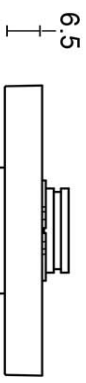

DR101-G

solid sprung door handle on rose

Product information

Code: 3901D002IZXX0

Finish: PVD satin black

UNIT: Pair

Collection: ECLIPSE

Designer: David Rockwell

ECLIPSE DR101-G

lever handle
stainless steel

60

53

38

23

150

6.5