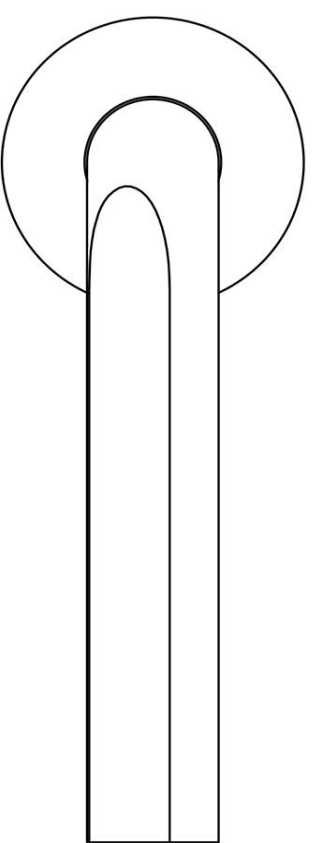

DR101-G

solid sprung door handle on rose

Product information

Code: 3901D002IZXX0

Finish: PVD satin black

UNIT: Pair

Collection: ECLIPSE

Designer: David Rockwell

EAN code: 8718009415887

ECLIPSE by David Rockwell

The ECLIPSE series is a total concept collection consisting of door, window, and furniture fittings.

Finishes

- bronze
- satin stainless steel
- PVD satin black
- PVD satin gold

ECLIPSE DR101-G

lever handle
stainless steel

60

53

38

23

150

6.5

METALFORM

ECLIPSE

by David Rockwell

Simplicity meets innovation in ECLIPSE by David Rockwell. The iconic silhouette is a cylindrical form with a curved, carved channel—an inflection point that perfectly meets the hand's grasp. Simple, sculptural tooling offers both a square and round return option for a distinctive profile. The sublime finish creates soft lines that ensure a perfect ergonomic grip. The door handle is manufactured as one piece, allowing the moon-like detailing to continue seamlessly along the entire length of the arm and over the curve to the start of the neck.