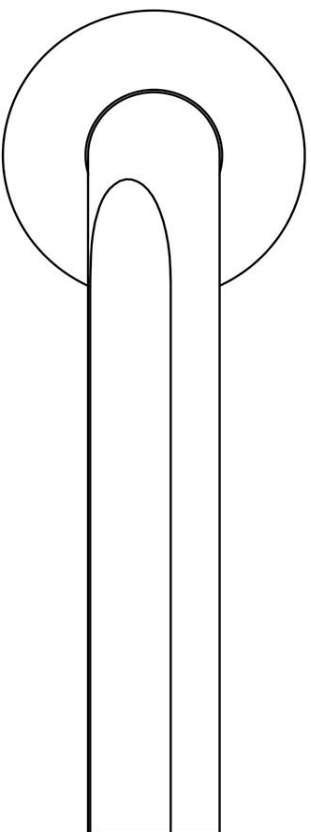

ECLIPSE DR101-G

lever handle
stainless steel

FORMANI® FORMANI HOLLAND B.V. EUROPEAN HALL 12 6199 AE MAASTRICHT-AIRPORT NL T +31 (0)43 308 90 00 INFO@FORMANI.COM WWW.FORMANI.COM		Type :	Version:
Formani filename: 3901D002_DR101G_V01.dwg		ECLIPSE DR101-G	V01
Drawn by: Semih Aslan	Description: lever handle stainless steel		Format: A3
Creation date: 23-11-2020			

METALFORM