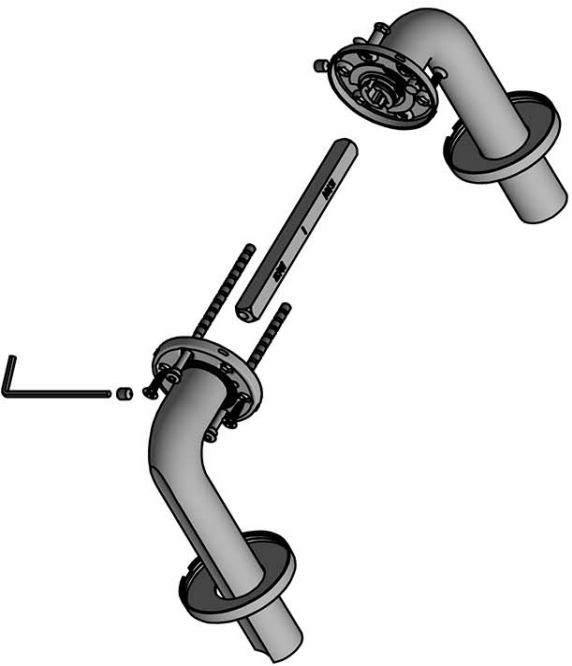

ECLIPSE DR101-G

lever handle
stainless steel

FORMANI® FORMANI HOLLAND B.V. EUROPEAN HALL 12 6199 AE MAASTRICHT-AIRPORT NL T +31 (0)43 308 90 00 INFO@FORMANI.COM WWW.FORMANI.COM		Type :	Version:
Formani filename: 3901D002_DR101G_V01.dwg		ECLIPSE DR101-G	V01
Drawn by: Semih Aslan	Description: lever handle stainless steel		Format: A3
Creation date: 23-11-2020			

METALFORM