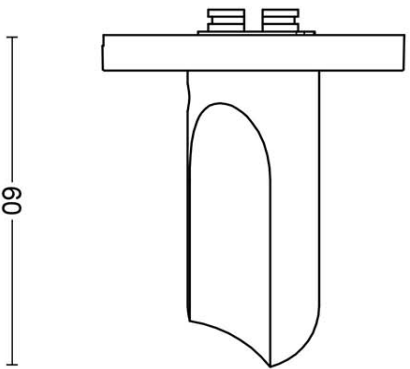

ECLIPSE DR102-G

lever handle
stainless steel

FORMANI®

FORMANI HOLLAND B.V.
EUROPEAN BRANCH
6199 AB MAASTRICHT-AIRPORT NL
T +31 (0)43 308 90 00
INFO@FORMANI.COM
WWW.FORMANI.COM

Formani filename: 3901D003_DR102G_V01.dwg

Drawn by: Semih Aslan

Creation date: 26-11-2020

Type :
Version: V01

Description:
ECLIPSE DR102-G

lever handle
stainless steel

Format:
A3