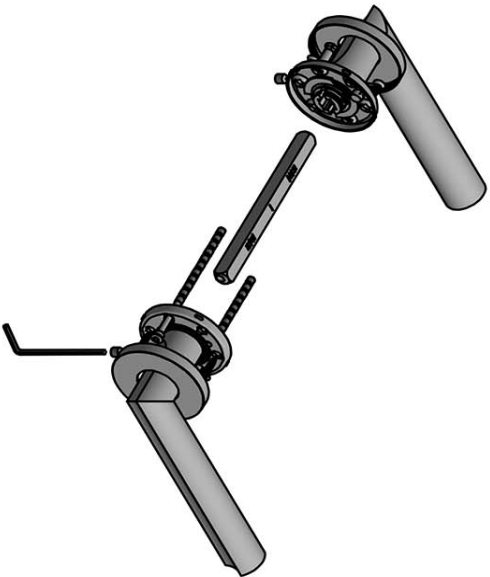

ECLIPSE DR102-G

lever handle
stainless steel

FORMANI®

FORMANI HOLLAND B.V.
EUROPEAN BRANCH
6199 AB MAASTRICHT-AIRPORT NL
T +31 (0)43 308 90 00
INFO@FORMANI.COM
WWW.FORMANI.COM

Formani filename: 3901D003_DR102G_V01.dwg

Drawn by: Semih Aslan

Creation date: 26-11-2020

Type :
Version: V01

Description:
ECLIPSE DR102-G

lever handle
stainless steel

Format:
A3