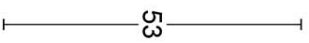

ECLIPSE DR102-G

lever handle
stainless steel

FORMANI®

FORMANI HOLLAND B.V.
EUROPEAN BRANCH
6199 AB MAASTRICHT-AIRPORT NL
T +31 (0)43 308 90 00
INFO@FORMANI.COM
WWW.FORMANI.COM

Formani filename: 3901D003_DR102G_V01.dwg

Drawn by: Semih Aslan

Creation date: 26-11-2020

Type :
Version: V01

Description:
ECLIPSE DR102-G

lever handle
stainless steel

Format:
A3