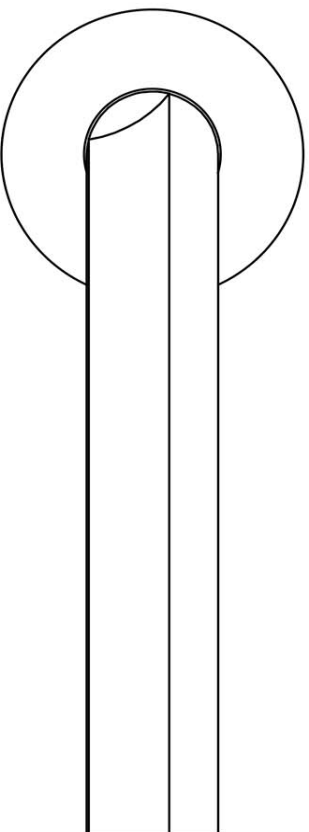

ECLIPSE DR102-G

lever handle
stainless steel

FORMANI®

FORMANI HOLLAND B.V.
EUROPEAN BRANCH
6199 AB MAASTRICHT-AIRPORT NL
T +31 (0)43 308 90 00
INFO@FORMANI.COM
WWW.FORMANI.COM

Formani filename: 3901D003_DR102G_V01.dwg

Drawn by: Semih Aslan

Creation date: 26-11-2020

Type :
Version: V01

Description:
ECLIPSE DR102-G

lever handle
stainless steel

Format:
A3