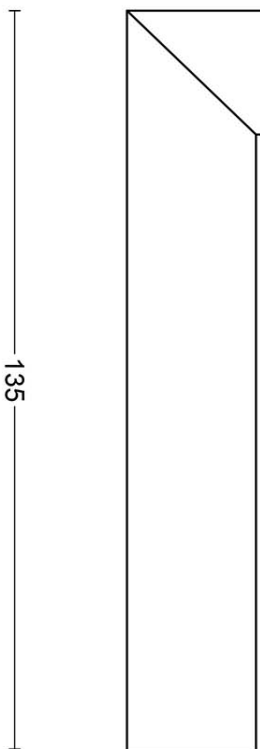

ECLIPSE DR102-G

lever handle
stainless steel

FORMANI® FORMANI HOLLAND B.V. EUROPEAN MAIN OFFICE 6199 AB MAASTRICHT-AIRPORT NL T +31 (0)43 308 90 00 INFO@FORMANI.COM WWW.FORMANI.COM		Type :	ECLIPSE DR102-G	Version:	V01
Formani filename: 3901D003_DR102G_V01.dwg	Description:	lever handle stainless steel		Format:	A3
Drawn by: Semih Aslan					
Creation date: 26-11-2020					

METALFORM