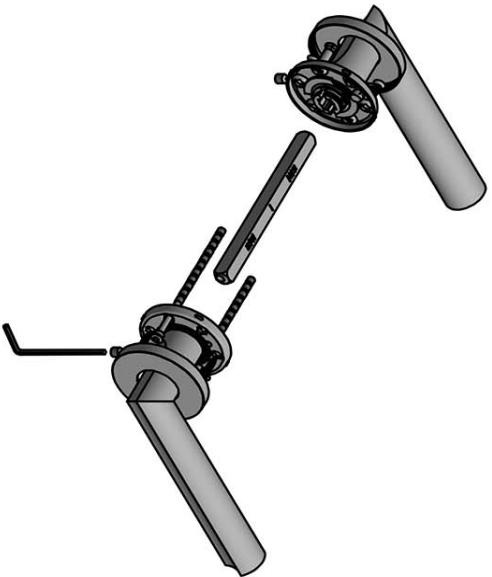

DR102-G

solid sprung door handle on rose

Product information

Code: 3901D003IMXX0

Finish: PVD satin gold

UNIT: Pair

Collection: ECLIPSE

Designer: David Rockwell

EAN code: 8718009415931

ECLIPSE by David Rockwell

The ECLIPSE series is a total concept collection consisting of door, window, and furniture fittings.

Finishes

- PVD satin gold
- bronze
- satin stainless steel
- PVD satin black

ECLIPSE DR102-G

lever handle
stainless steel

FORMANI® FORMANI HOLLAND B.V. EUROPEAN MAIN OFFICE 6199 AB MAASTRICHT-AIRPORT NL T +31 (0)43 308 90 00 INFO@FORMANI.COM WWW.FORMANI.COM		Type :	ECLIPSE DR102-G	Version:	V01
Formani filename: 3901D003_DR102G_V01.dwg	Description:	lever handle stainless steel		Format:	A3
Drawn by: Semih Aslan					
Creation date: 26-11-2020					

METALFORM

ECLIPSE

by David Rockwell

Simplicity meets innovation in ECLIPSE by David Rockwell. The iconic silhouette is a cylindrical form with a curved, carved channel—an inflection point that perfectly meets the hand's grasp. Simple, sculptural tooling offers both a square and round return option for a distinctive profile. The sublime finish creates soft lines that ensure a perfect ergonomic grip. The door handle is manufactured as one piece, allowing the moon-like detailing to continue seamlessly along the entire length of the arm and over the curve to the start of the neck.