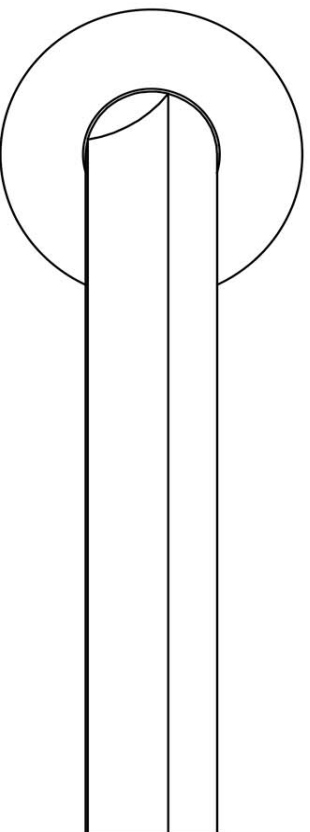

ECLIPSE DR102-G

lever handle
stainless steel

FORMANI® FORMANI HOLLAND B.V. EUROPEAN MAIN OFFICE 6199 AB MAASTRICHT-AIRPORT NL T +31 (0)43 308 90 00 INFO@FORMANI.COM WWW.FORMANI.COM		Type :	ECLIPSE DR102-G	Version:	V01
Formani filename: 3901D003_DR102G_V01.dwg	Description:	lever handle stainless steel		Format:	A3
Drawn by: Semih Aslan					
Creation date: 26-11-2020					

METALFORM