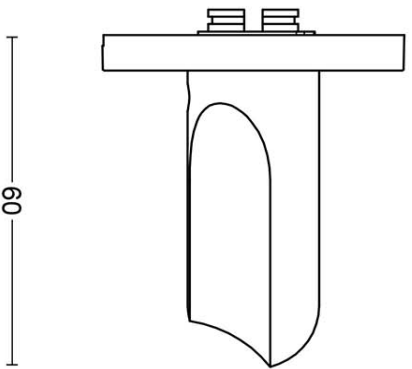

ECLIPSE DR102-G

lever handle
stainless steel

FORMANI® FORMANI HOLLAND B.V. EUROPEAN MAIN OFFICE 6199 AB MAASTRICHT-AIRPORT NL T +31 (0)43 308 90 00 INFO@FORMANI.COM WWW.FORMANI.COM		Type :	ECLIPSE DR102-G	Version:	V01
Formani filename: 3901D003_DR102G_V01.dwg	Description:	lever handle stainless steel		Format:	A3
Drawn by: Semih Aslan					
Creation date: 26-11-2020					

METALFORM