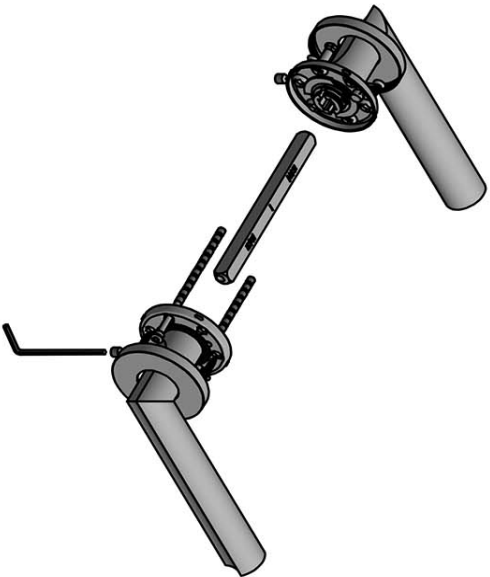

ECLIPSE DR102-G

lever handle
stainless steel

FORMANI®

FORMANI HOLLAND B.V.
EUROPEAN BRANCH
6199 AB MAASTRICHT-AIRPORT NL
T +31 (0)43 308 90 00
INFO@FORMANI.COM
WWW.FORMANI.COM

Formani filename: 3901D003_DR102G_V01.dwg

Drawn by: Semih Aslan

Creation date: 26-11-2020

Type :

ECLIPSE DR102-G

Version:

V01

Description:

lever handle
stainless steel

Format:

A3