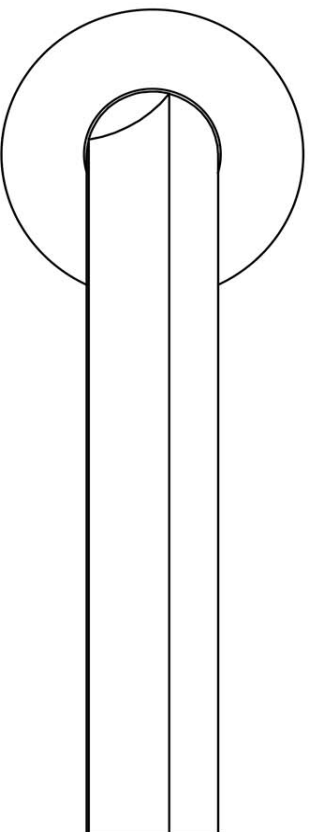

ECLIPSE DR102-G

lever handle
stainless steel

FORMANI®

FORMANI HOLLAND B.V.
EUROPEAN BRANCH
6199 AB MAASTRICHT-AIRPORT NL
T +31 (0)43 308 90 00
INFO@FORMANI.COM
WWW.FORMANI.COM

Formani filename: 3901D003_DR102G_V01.dwg

Drawn by: Semih Aslan

Creation date: 26-11-2020

Type :

ECLIPSE DR102-G

Version:

V01

Description:

lever handle
stainless steel

Format:

A3