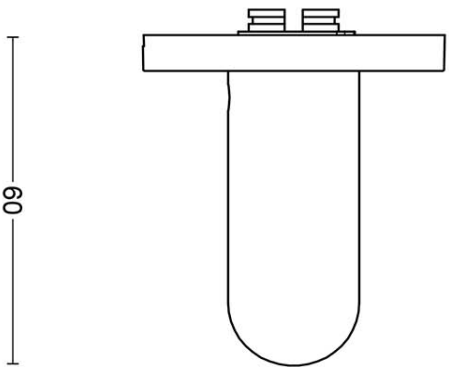

ECLIPSE DR103-G

lever handle
stainless steel

FORMANI® FORMANI HOLLAND B.V. EUROPEAN MAIN OFFICE 6199 AB MAASTRICHT-AIRPORT NL T +31 (0)43 308 90 00 INFO@FORMANI.COM WWW.FORMANI.COM	Type :	Version:
	ECLIPSE DR103-G	V01

Formani filename: 3901D004_DR103G_V01.dwg	Description: lever handle stainless steel	Format A3
Drawn by: Semih Aslan		

Creation date: 26-11-2020

METALFORM