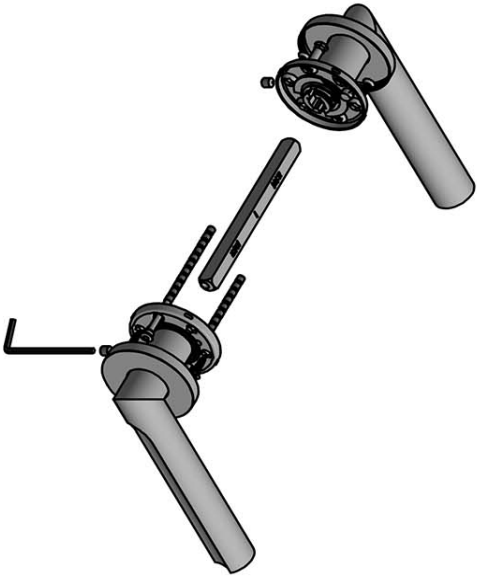

ECLIPSE DR103-G

lever handle
stainless steel

FORMANI® FORMANI HOLLAND B.V. EUROPEAN MAIN OFFICE 6199 AB MAASTRICHT-AIRPORT NL T +31 (0)43 308 90 00 INFO@FORMANI.COM WWW.FORMANI.COM	Type :	Version:
	ECLIPSE DR103-G	V01

Formani filename: 3901D004_DR103G_V01.dwg	Description: lever handle stainless steel	Format A3
Drawn by: Semih Aslan		

Creation date: 26-11-2020

METALFORM