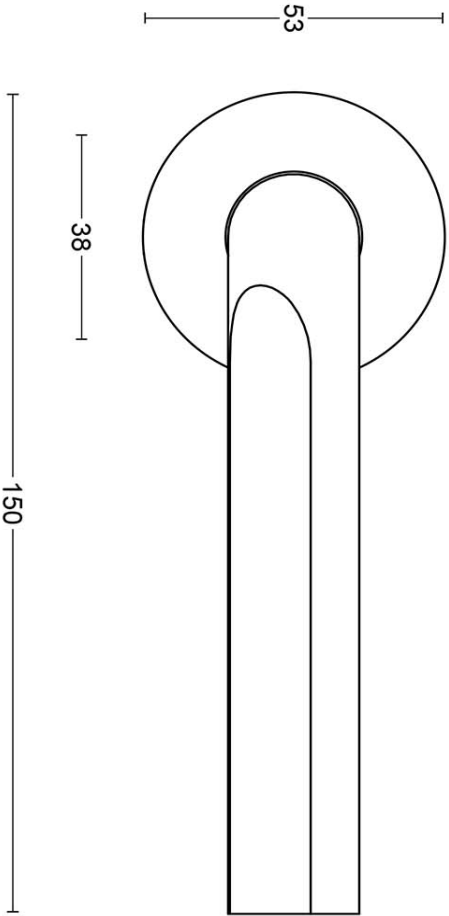

ECLIPSE DR103-G

lever handle
stainless steel

FORMANI® FORMANI HOLLAND B.V. EUROPEAN MAIN OFFICE 6199 AB MAASTRICHT-AIRPORT NL T +31 (0)43 308 90 00 INFO@FORMANI.COM WWW.FORMANI.COM	Type :	Version:
	ECLIPSE DR103-G	V01

Formani filename: 3901D004_DR103G_V01.dwg	Description: lever handle stainless steel	Format A3
Drawn by: Semih Aslan		

Creation date: 26-11-2020

METALFORM