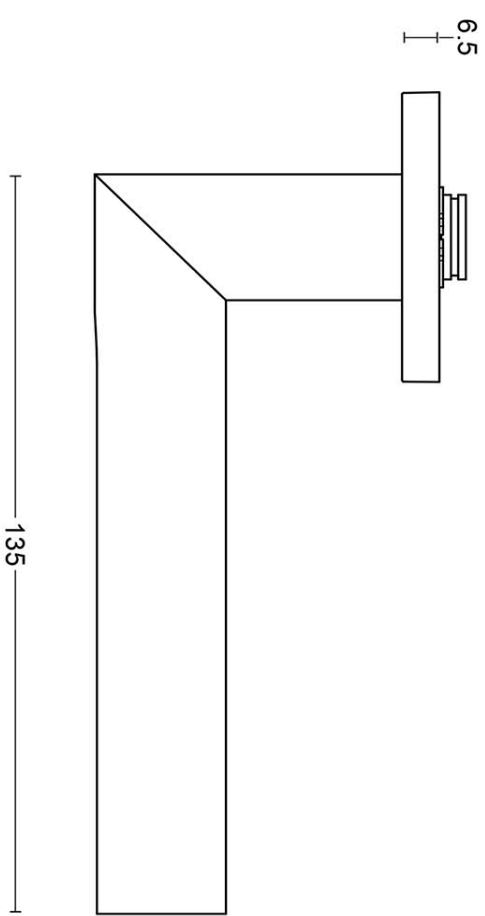

ECLIPSE DR103-G

lever handle
stainless steel

FORMANI® FORMANI HOLLAND B.V. EUROPEAN MAIN OFFICE 6199 AB MAASTRICHT-AIRPORT NL T +31 (0)43 308 90 00 INFO@FORMANI.COM WWW.FORMANI.COM	Type :	Version:
	ECLIPSE DR103-G	V01

Formani filename: 3901D004_DR103G_V01.dwg	Description: lever handle stainless steel	Format A3
Drawn by: Semih Aslan		

Creation date: 26-11-2020

METALFORM