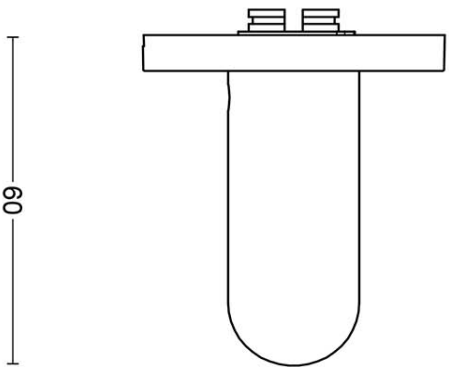

ECLIPSE DR103-G

lever handle
stainless steel

FORMANI® FORMANI HOLLAND B.V. EUROPEAN MAIN OFFICE 6199 AB MAASTRICHT-AIRPORT NL T +31 (0)43 308 90 00 INFO@FORMANI.COM WWW.FORMANI.COM		Type :	Version:
Formani filename: 3901D004_DR103G_V01.dwg		ECLIPSE DR103-G	V01
Drawn by: Semih Aslan	Description: lever handle stainless steel		Format: A3
Creation date: 26-11-2020			

METALFORM