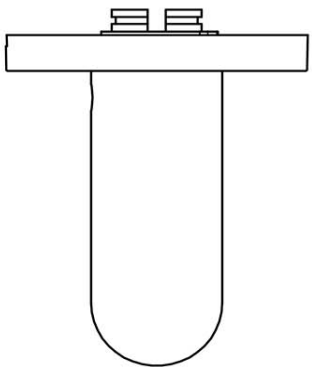

ECLIPSE DR103-G

lever handle
stainless steel

FORMANI® FORMANI HOLLAND B.V. EUROPEAN MAIN OFFICE 6199 AB MAASTRICHT-AIRPORT NL T +31 (0)43 308 90 00 INFO@FORMANI.COM WWW.FORMANI.COM		Type :	Version:
Formani filename: 3901D004_DR103G_V01.dwg		ECLIPSE DR103-G	V01
Drawn by: Semih Aslan	Description: lever handle stainless steel		Format: A3
Creation date: 26-11-2020			

METALFORM