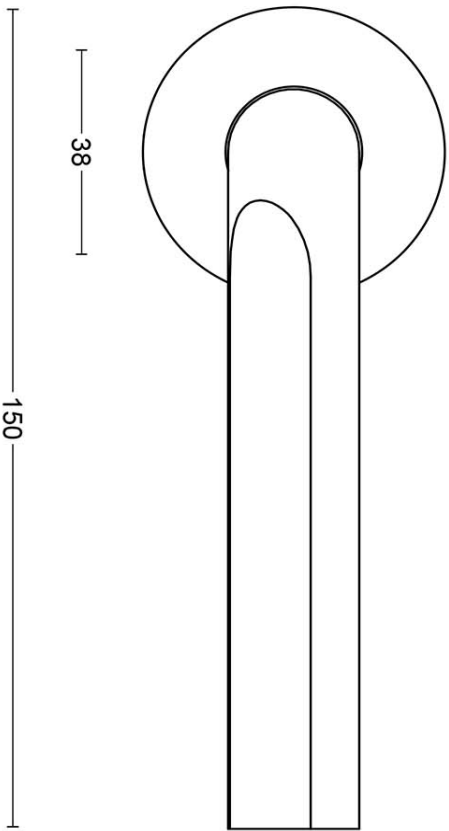

ECLIPSE DR103-G

lever handle
stainless steel

FORMANI® FORMANI HOLLAND B.V. EUROPEAN MAIN OFFICE 6199 AB MAASTRICHT-AIRPORT NL T +31 (0)43 308 90 00 INFO@FORMANI.COM WWW.FORMANI.COM		Type :	Version:
Formani filename: 3901D004_DR103G_V01.dwg		ECLIPSE DR103-G	V01
Drawn by: Semih Aslan	Description: lever handle stainless steel		Format: A3
Creation date: 26-11-2020			

METALFORM