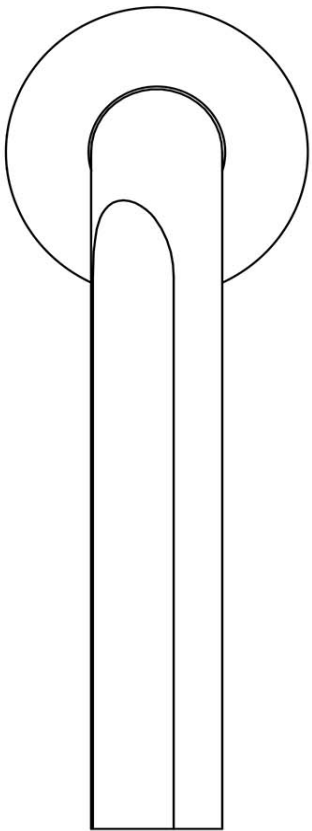

ECLIPSE DR103-G

lever handle
stainless steel

FORMANI® FORMANI HOLLAND B.V. EUROPEAN MAIN OFFICE 6199 AB MAASTRICHT-AIRPORT NL T +31 (0)43 308 90 00 INFO@FORMANI.COM WWW.FORMANI.COM		Type :	Version:
Formani filename: 3901D004_DR103G_V01.dwg		ECLIPSE DR103-G	V01
Drawn by: Semih Aslan	Description: lever handle stainless steel		Format: A3
Creation date: 26-11-2020			

METALFORM