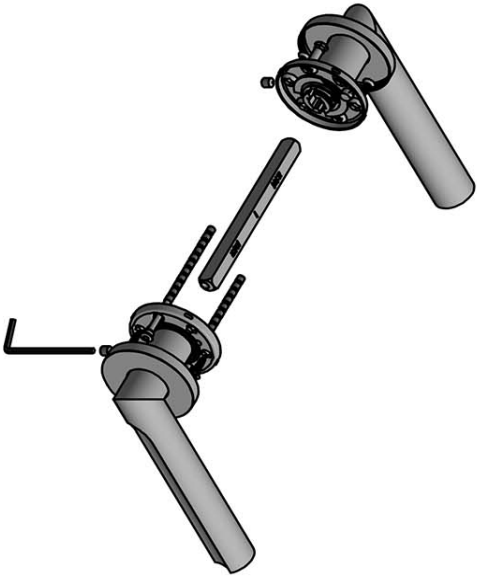

ECLIPSE DR103-G

lever handle
stainless steel

FORMANI® FORMANI HOLLAND B.V. EUROPEAN MAIN OFFICE 6199 AB MAASTRICHT-AIRPORT NL T +31 (0)43 308 90 00 INFO@FORMANI.COM WWW.FORMANI.COM		Type :	Version:
Formani filename: 3901D004_DR103G_V01.dwg		ECLIPSE DR103-G	V01
Drawn by: Semih Aslan	Description: lever handle stainless steel		Format: A3
Creation date: 26-11-2020			

METALFORM