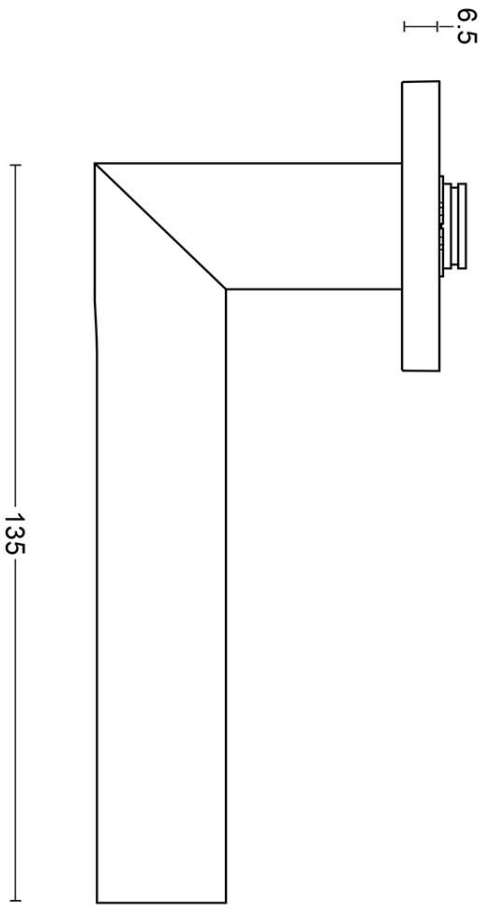

ECLIPSE DR103-G

lever handle
stainless steel

FORMANI® FORMANI HOLLAND B.V. EUROPEAN MAIN OFFICE 6199 AB MAASTRICHT-AIRPORT NL T +31 (0)43 308 90 00 INFO@FORMANI.COM WWW.FORMANI.COM		Type :	Version:
Formani filename: 3901D004_DR103G_V01.dwg		ECLIPSE DR103-G	V01
Drawn by: Semih Aslan	Description: lever handle stainless steel		Format: A3
Creation date: 26-11-2020			

METALFORM