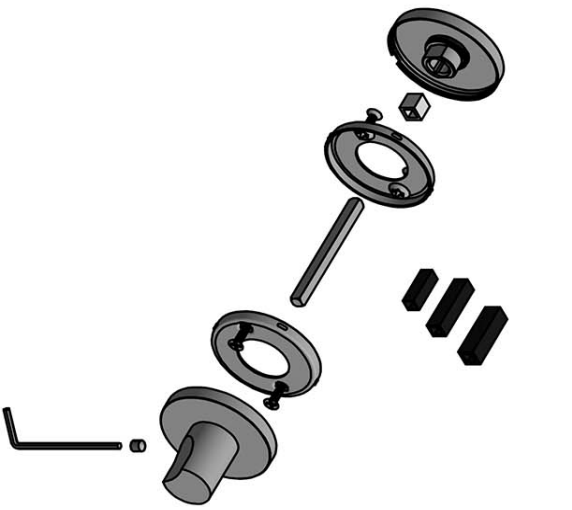

DRWC53

turn and release set including 5/6/7/8 spindle

Product information

Code: 3901T001INXXU

Finish: satin stainless steel

UNIT: Set

Collection: ECLIPSE

Designer: David Rockwell

EAN code: 8718009410332

ECLIPSE by David Rockwell

The ECLIPSE series is a total concept collection consisting of door, window, and furniture fittings.

Finishes

- satin stainless steel
- bronze
- PVD satin gold
- PVD satin black

ECLIPSE DRWC53

lever handle accessory
privacy set
stainless steel

METALFORM

<p>FORMANI®</p> <p>FORMANI HOLLAND B.V. EUROPEAN MAIN OFFICE 6199 AB MAASTRICHT-AIRPORT NL T +31 (0)43 308 90 00 INFO@FORMANI.COM WWW.FORMANI.COM</p>		Type :	Version :
<p>Formani filename: 3901T001_DRWC53_V01.dwg</p>		ECLIPSE DRWC53	
<p>Drawn by: Christian Birribois</p>		Description: lever handle accessory privacy set stainless steel	Format A3
<p>Creation date: 23-11-2020</p>			

ECLIPSE

by David Rockwell

Simplicity meets innovation in ECLIPSE by David Rockwell. The iconic silhouette is a cylindrical form with a curved, carved channel—an inflection point that perfectly meets the hand's grasp. Simple, sculptural tooling offers both a square and round return option for a distinctive profile. The sublime finish creates soft lines that ensure a perfect ergonomic grip. The door handle is manufactured as one piece, allowing the moon-like detailing to continue seamlessly along the entire length of the arm and over the curve to the start of the neck.