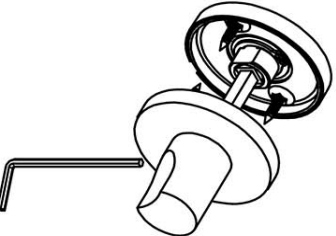

ECLIPSE DRWC53

lever handle accessory
privacy set
stainless steel

METALFORM

FORMANI® FORMANI HOLLAND B.V. EUROPEAN MAIN OFFICE 6199 AB MAASTRICHT-AIRPORT NL T +31 (0)43 308 90 00 INFO@FORMANI.COM WWW.FORMANI.COM		Type :	Version :
Formani filename: 3901T001_DRWC53_V01.dwg		ECLIPSE DRWC53	
Drawn by: Christian Birribois		Description: lever handle accessory privacy set stainless steel	Format A3
Creation date: 23-11-2020