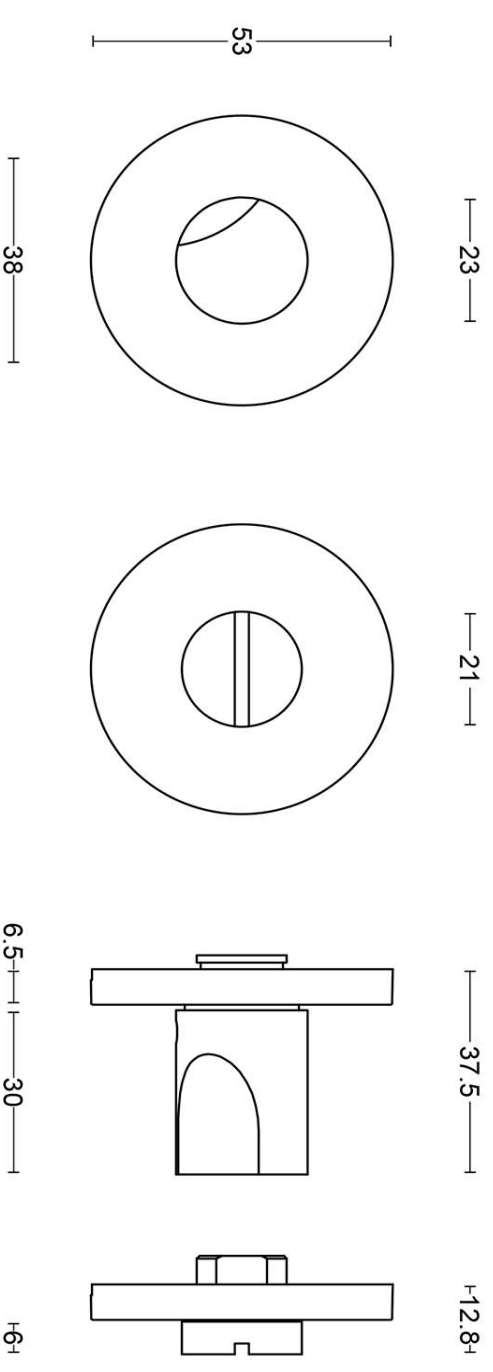

ECLIPSE DRWC53

lever handle accessory
privacy set
stainless steel

METALFORM

FORMANI® FORMANI HOLLAND B.V. EUROPEAN MAIN OFFICE 6199 AB MAASTRICHT-AIRPORT NL T +31 (0)43 308 90 00 INFO@FORMANI.COM WWW.FORMANI.COM		Type :	Version :
Formani filename: 3901T001_DRWC53_V01.dwg		ECLIPSE DRWC53	
Drawn by: Christian Birribois		Description: lever handle accessory privacy set stainless steel	Format A3
Creation date: 23-11-2020