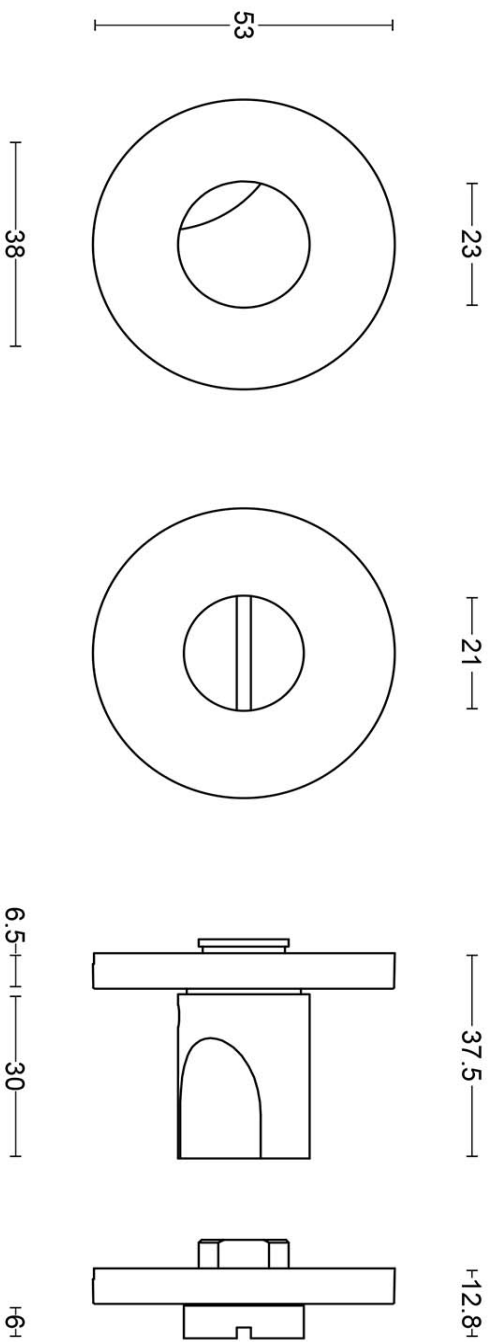

ECLIPSE DRWC53

lever handle accessory
privacy set
stainless steel

METALFORM

FORMANI® FORMANI HOLLAND B.V. EUROPEAN HALL 12 6199 AB MAASTRICHT-AIRPORT NL T +31 (0)43 308 90 00 INFO@FORMANI.COM WWW.FORMANI.COM		Type :	Version :
Formani filename: 3901T001_DRWC53_V01.dwg		ECLIPSE DRWC53	
Drawn by: Christian Birribois		Description: lever handle accessory privacy set stainless steel	Format A3
Creation date: 23-11-2020