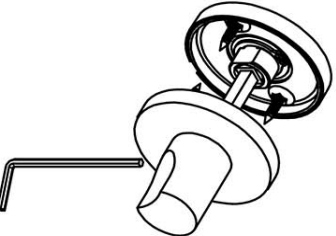

ECLIPSE DRWC53

lever handle accessory
privacy set
stainless steel

METALFORM

FORMANI® FORMANI HOLLAND B.V. EUROPEAN HALL 12 6199 AB MAASTRICHT-AIRPORT NL T +31 (0)43 308 90 00 INFO@FORMANI.COM WWW.FORMANI.COM		Type :	Version :
Formani filename: 3901T001_DRWC53_V01.dwg		ECLIPSE DRWC53	
Drawn by: Christian Birribois		Description: lever handle accessory privacy set stainless steel	Format A3
Creation date: 23-11-2020