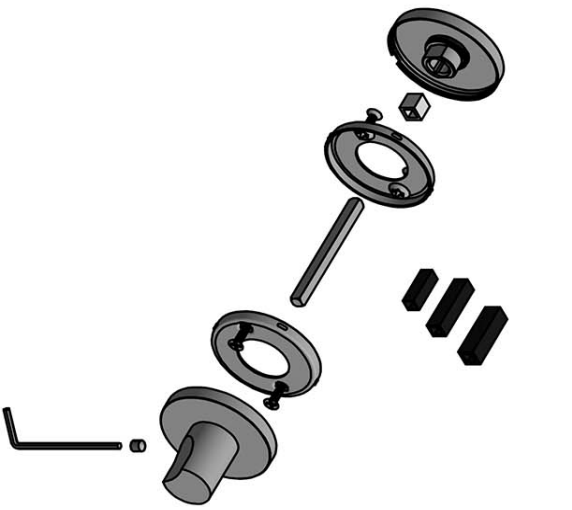

ECLIPSE DRWC53

lever handle accessory
privacy set
stainless steel

METALFORM

FORMANI® FORMANI HOLLAND B.V. EUROPEAN HALL 12 6199 AB MAASTRICHT-AIRPORT NL T +31 (0)43 308 90 00 INFO@FORMANI.COM WWW.FORMANI.COM		Type :	Version :
Formani filename: 3901T001_DRWC53_V01.dwg		ECLIPSE DRWC53	
Drawn by: Christian Birribois		Description: lever handle accessory privacy set stainless steel	Format A3
Creation date: 23-11-2020