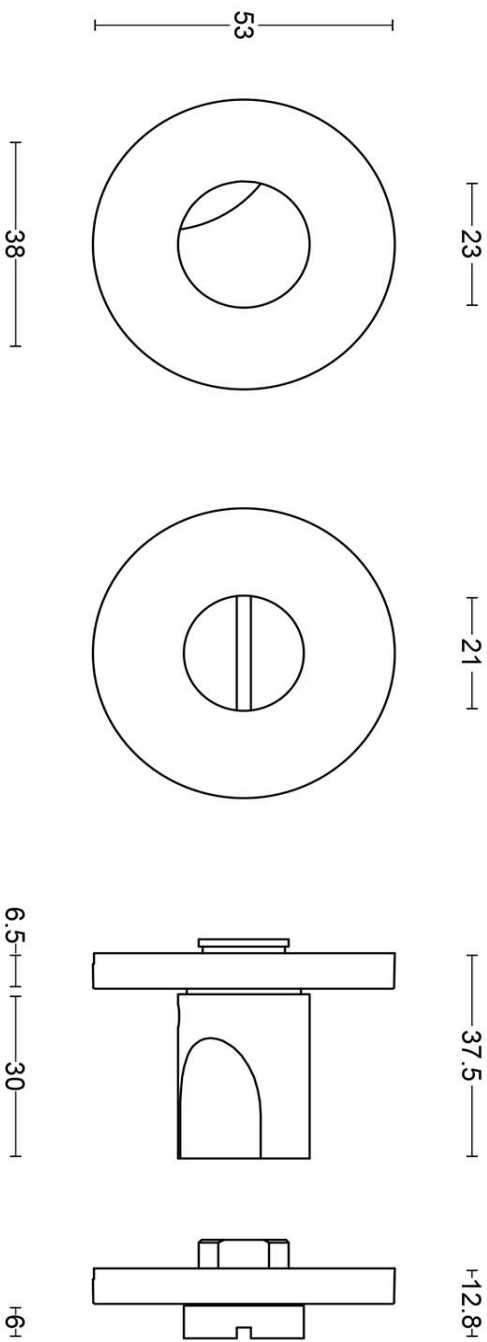

ECLIPSE DRWC53

lever handle accessory
privacy set
stainless steel

METALFORM

FORMANI® FORMANI HOLLAND B.V. EUROPEAN HALL 12 6199 AB MAASTRICHT-AIRPORT NL T +31 (0)43 308 90 00 INFO@FORMANI.COM WWW.FORMANI.COM		Type :	Version :	
Formani filename: 3901T001_DRWC53_V01.dwg		Description:	ECLIPSE DRWC53	
Drawn by: Christian Birribois				lever handle accessory privacy set stainless steel
Creation date: 23-11-2020		Format:	A3