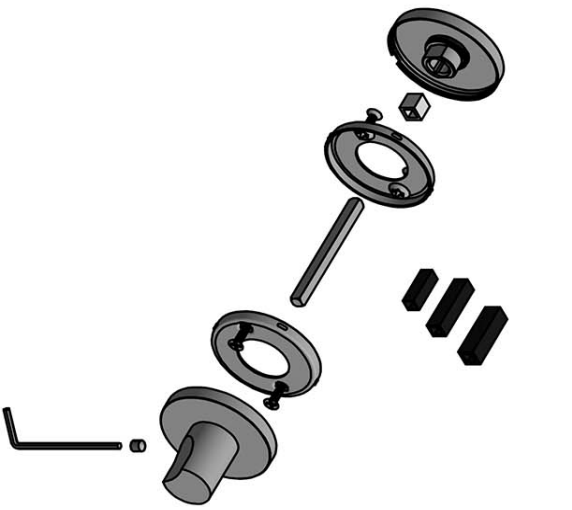

DRWC53

turn and release set including 5/6/7/8 spindle

Product information

Code: 3901T001IZXXU

Finish: PVD satin black

UNIT: Set

Collection: ECLIPSE

Designer: David Rockwell

EAN code: 8718009416457

ECLIPSE by David Rockwell

The ECLIPSE series is a total concept collection consisting of door, window, and furniture fittings.

Finishes

- satin stainless steel
- bronze
- PVD satin gold
- PVD satin black

ECLIPSE DRWC53

lever handle accessory
privacy set
stainless steel

METALFORM

<p>FORMANI®</p> <p>FORMANI HOLLAND B.V. EUROPEAN HALL 12 6199 AB MAASTRICHT-AIRPORT NL T +31 (0)43 308 90 00 INFO@FORMANI.COM WWW.FORMANI.COM</p>		Type :	Version :
<p>Formani filename: 3901T001_DRWC53_V01.dwg</p>		Description:	ECLIPSE DRWC53
<p>Drawn by: Christian Birribois</p>			
<p>Creation date: 23-11-2020</p>		Format:	A3

ECLIPSE

by David Rockwell

Simplicity meets innovation in ECLIPSE by David Rockwell. The iconic silhouette is a cylindrical form with a curved, carved channel—an inflection point that perfectly meets the hand's grasp. Simple, sculptural tooling offers both a square and round return option for a distinctive profile. The sublime finish creates soft lines that ensure a perfect ergonomic grip. The door handle is manufactured as one piece, allowing the moon-like detailing to continue seamlessly along the entire length of the arm and over the curve to the start of the neck.