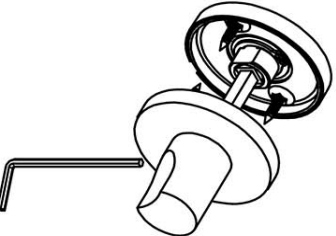

ECLIPSE DRWC53

lever handle accessory
privacy set
stainless steel

METALFORM

FORMANI® FORMANI HOLLAND B.V. EUROPEAN HALL 12 6199 AB MAASTRICHT-AIRPORT NL T +31 (0)43 308 90 00 INFO@FORMANI.COM WWW.FORMANI.COM		Type :	Version :	
Formani filename: 3901T001_DRWC53_V01.dwg		Description:	ECLIPSE DRWC53	
Drawn by: Christian Birribois				lever handle accessory privacy set stainless steel
Creation date: 23-11-2020		Format:	A3