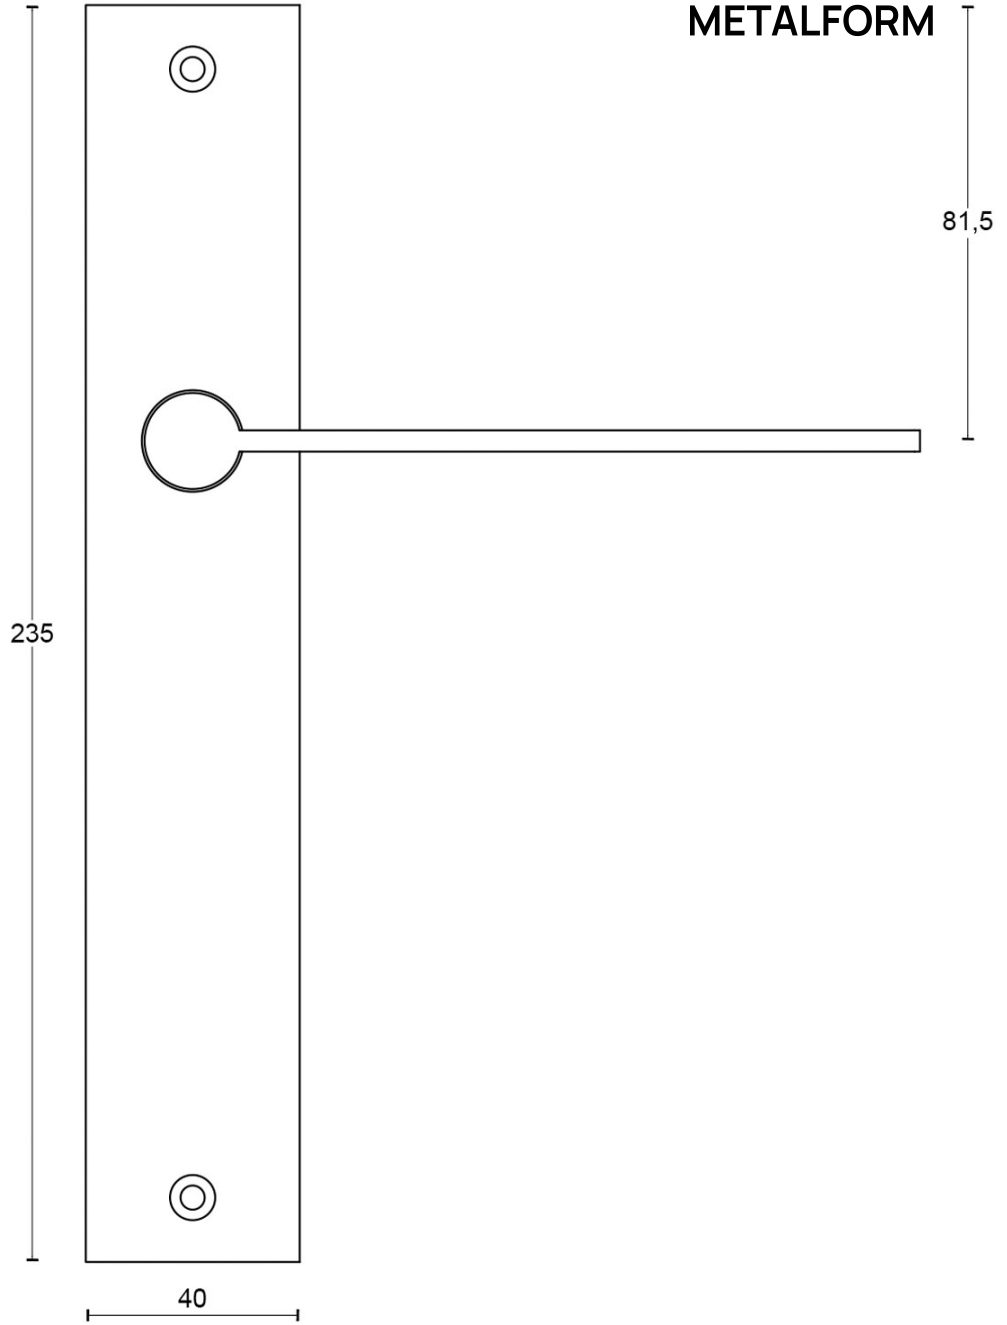

EGP236SFC

solid unsprung door handle on blind plate

Product information

Code: 1501D090NMXXOF

Finish: satin black

UNIT: Pair

Collection: EDGY

Designer: Mathieu Bruls

EAN code: 8718009342046

EDGY by Mathieu Bruls

The EDGY series is a total concept collection consisting of door, window, and furniture fittings.

Finishes

- satin stainless steel
- satin black

METALFORM

FORMANI®		Part number:	
		Description:	
Doc no.:	1501D090 EDGY EGP236SFC V01.dwg	EG9236SFC	Format:
Drawn by:	Christian Brimbois		A3
Creation date:	23-6-2017	FORMANI HOLLAND B.V. EUROPALAAN 12 6199 AB MAASTRICHT-AIRPORT NL T +31 (0)43 308 90 00 INFO@FORMANI.COM FORMANI.COM	

EDGY

by Mathieu Bruls

Our EDGY series by Mathieu Bruls is the direct result of a design sketch, which clearly demonstrated that applying pressure to the flat handle would cause the round axis to turn. This design unequivocally counters the misconception that ergonomics can only be achieved by ensuring the contour seamlessly fits into the hand. In contrast, this mismatched shape is wonderfully tactile – a joy to touch. And as is often the case with simplicity, it can be technically very complex. Yet the conundrum is to truly understand what you see before you. EDGY embodies the words of its designer ‘No less, no more – just the right balance’.