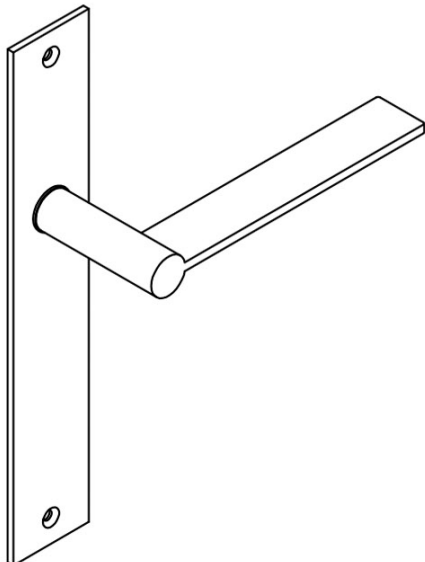

EGP236SFC

solid unsprung door handle on blind plate

Product information

Code: 1501D090NMXXOF

Finish: satin black

UNIT: Pair

Collection: EDGY

Designer: Mathieu Bruls

EAN code: 8718009342046

EDGY by Mathieu Bruls

The EDGY series is a total concept collection consisting of door, window, and furniture fittings.

Finishes

- satin stainless steel
- satin black

METALFORM

FORMANI®		Part number:	
		Description:	
Doc no.:	1501D090 EDGY EGP236SFC V01.dwg	EG9236SFC	Format:
Drawn by:	Christian Brimbois		A3
Creation date:	23-6-2017	FORMANI HOLLAND B.V. EUROPALAAN 12 6199 AB MAASTRICHT-AIRPORT NL T +31 (0)43 308 90 00 INFO@FORMANI.COM FORMANI.COM	

EDGY

by Mathieu Bruls

Our EDGY series by Mathieu Bruls is the direct result of a design sketch, which clearly demonstrated that applying pressure to the flat handle would cause the round axis to turn. This design unequivocally counters the misconception that ergonomics can only be achieved by ensuring the contour seamlessly fits into the hand. In contrast, this mismatched shape is wonderfully tactile – a joy to touch. And as is often the case with simplicity, it can be technically very complex. Yet the conundrum is to truly understand what you see before you. EDGY embodies the words of its designer ‘No less, no more – just the right balance’.