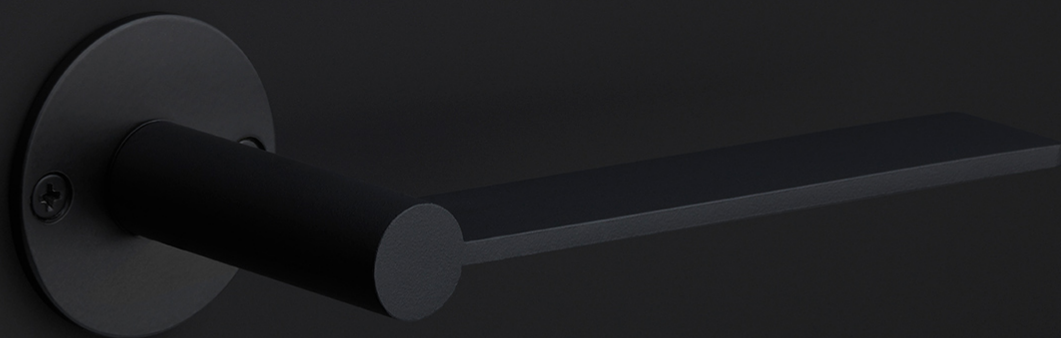

EGP236SFC

solid unsprung door handle on blind plate

Product information

Code: 1501D090NMXXOF

Finish: satin black

UNIT: Pair

Collection: EDGY

Designer: Mathieu Bruls

EAN code: 8718009342046

EDGY by Mathieu Bruls

The EDGY series is a total concept collection consisting of door, window, and furniture fittings.

Finishes

- satin stainless steel
- satin black

METALFORM

FORMANI®		Part number:	
		Description:	
Doc no.:	1501D090 EDGY EGP236SFC V01.dwg	EG9236SFC	Format:
Drawn by:	Christian Brimbois		A3
Creation date:	23-6-2017	FORMANI HOLLAND B.V. EUROPALAAN 12 6199 AB MAASTRICHT-AIRPORT NL T +31 (0)43 308 90 00 INFO@FORMANI.COM FORMANI.COM	

EDGY

by Mathieu Bruls

Our EDGY series by Mathieu Bruls is the direct result of a design sketch, which clearly demonstrated that applying pressure to the flat handle would cause the round axis to turn. This design unequivocally counters the misconception that ergonomics can only be achieved by ensuring the contour seamlessly fits into the hand. In contrast, this mismatched shape is wonderfully tactile – a joy to touch. And as is often the case with simplicity, it can be technically very complex. Yet the conundrum is to truly understand what you see before you. EDGY embodies the words of its designer ‘No less, no more – just the right balance’.

EDGY

by Mathieu Bruls

METALFORM
FORMANI®

Mathieu Bruls

Maastricht, 1960

Design philosophy: Go with the flow, knowing when to go against it.

‘No less, no more – just the right balance.’ is what defines Mathieu Bruls’ design philosophy. He believes that innovation only occurs when shapes or conceptions are conflicting. During his search for inspiration, he always looks for details that will make the difference in everyday products. The FORMANI EDGY by Mathieu Bruls reflects his tribute to common sense. ‘EDGY’s function is clear from its appearance– the power of touch turns it into an entirely different body’