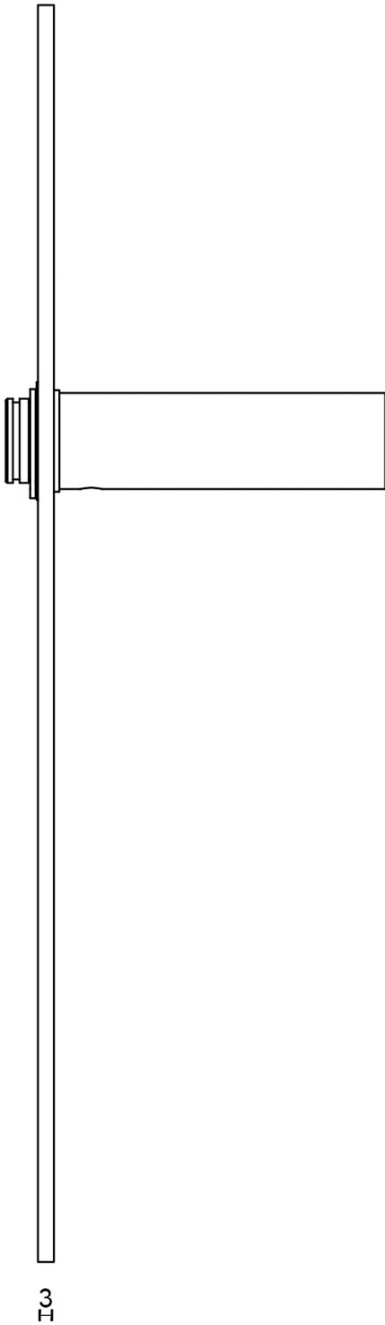

EGP236SFC

solid unsprung door handle on blind plate

Product information

Code: 1501D090NMXXOF

Finish: satin black

UNIT: Pair

Collection: EDGY

Designer: Mathieu Bruls

EAN code: 8718009342046

EDGY by Mathieu Bruls

The EDGY series is a total concept collection consisting of door, window, and furniture fittings.

Finishes

- satin stainless steel
- satin black

METALFORM

FORMANI®		Part number:	
		Description:	
Doc no.:	1501D090 EDGY EGP236SFC V01.dwg	EG9236SFC	Format:
Drawn by:	Christian Brimbois		A3
Creation date:	23-6-2017	FORMANI HOLLAND B.V. EUROPALAAN 12 6199 AB MAASTRICHT-AIRPORT NL T +31 (0)43 308 90 00 INFO@FORMANI.COM FORMANI.COM	

EDGY

by Mathieu Bruls

Our EDGY series by Mathieu Bruls is the direct result of a design sketch, which clearly demonstrated that applying pressure to the flat handle would cause the round axis to turn. This design unequivocally counters the misconception that ergonomics can only be achieved by ensuring the contour seamlessly fits into the hand. In contrast, this mismatched shape is wonderfully tactile – a joy to touch. And as is often the case with simplicity, it can be technically very complex. Yet the conundrum is to truly understand what you see before you. EDGY embodies the words of its designer ‘No less, no more – just the right balance’.