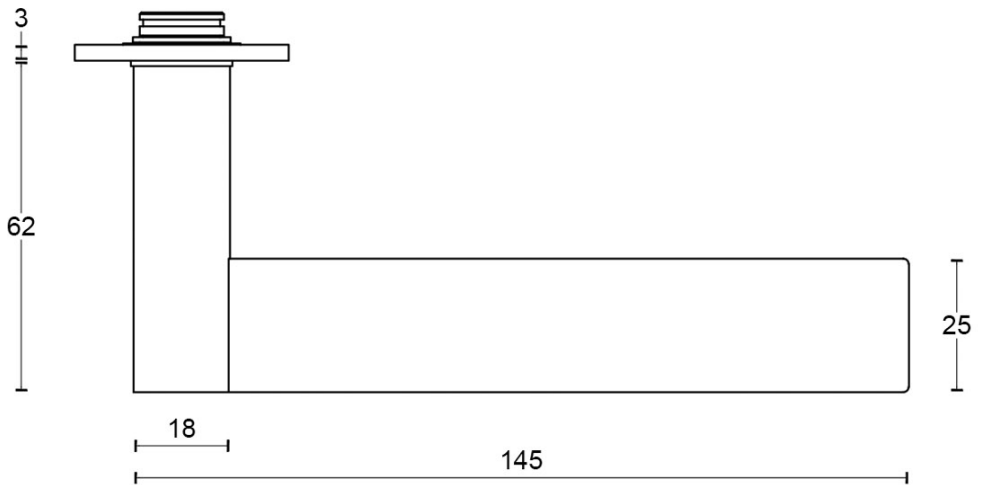

EAN code: 8718009342046

EDGY by Mathieu Bruls

The EDGY series is a total concept collection consisting of door, window, and furniture fittings.

Finishes

- satin stainless steel
- satin black

METALFORM

FORMANI®		Part number:	
		Description:	
Doc no.:	1501D090 EDGY EGP236SFC V01.dwg	EG9236SFC	Format:
Drawn by:	Christian Brimbois		A3
Creation date:	23-6-2017	FORMANI HOLLAND B.V. EUROPALAAN 12 6199 AB MAASTRICHT-AIRPORT NL T +31 (0)43 308 90 00 INFO@FORMANI.COM FORMANI.COM	