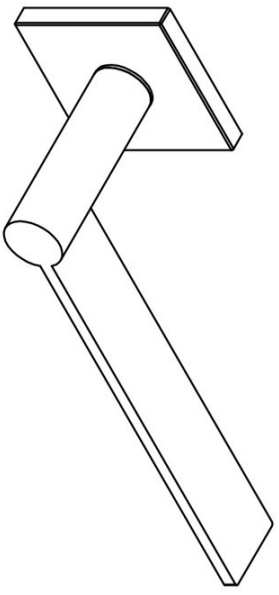

METALFORM

FORMANI®		Part number:
Doc no.:	1501D090 A EGQ50 V02.dwg	Description:
Drawn by:	Christian Brimbois	EGQ50
Creation date:	31-8-2017	Format:
FORMANI HOLLAND B.V. - EUROPALAAN 12 6199 AB MAASTRICHT-AIRPORT NL T. +31 (0)43 308 90 00 INFO@FORMANI.COM FORMANI.COM		A3