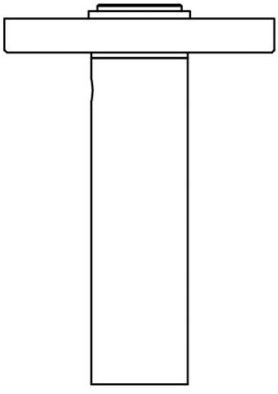

# EGQ50

solid unsprung lever  
handle on rose  
stainless steel

0 ±

25 ±

145 ±

18 ±

50 ±

68 ±