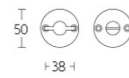

EGBN50

EGBY50

EGB50

EGWC50

EDGY

by Mathieu Bruls

Our EDGY series by Mathieu Bruls is the direct result of a design sketch, which clearly demonstrated that applying pressure to the flat handle would cause the round axis to turn. This design unequivocally counters the misconception that ergonomics can only be achieved by ensuring the contour seamlessly fits into the hand. In contrast, this mismatched shape is wonderfully tactile – a joy to touch. And as is often the case with simplicity, it can be technically very complex. Yet the conundrum is to truly understand what you see before you. EDGY embodies the words of its designer ‘No less, no more – just the right balance’.