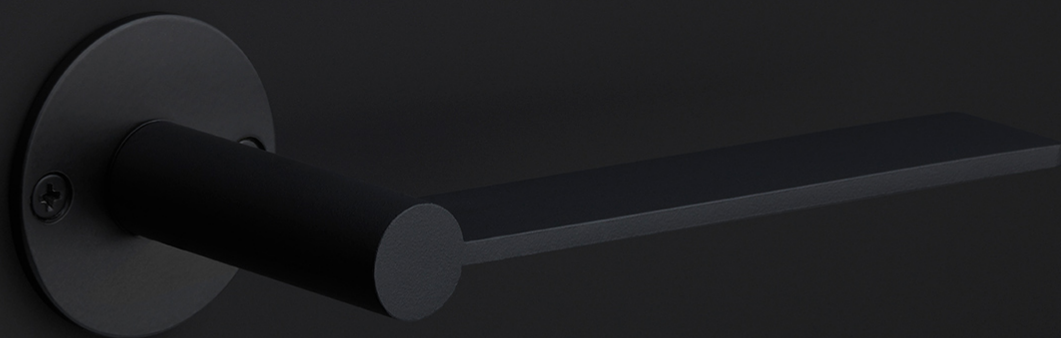

EGR50

solid unsprung door handle on round rose

Product information

Code: 1501D090INXX0B

Finish: satin stainless steel

UNIT: Pair

Collection: EDGY

Designer: Mathieu Bruls

EAN code: 8718009159422

EDGY by Mathieu Bruls

The EDGY series is a total concept collection consisting of door, window, and furniture fittings.

Finishes

- satin stainless steel
- satin black

METALFORM

EGR50

EGBN50

EGBY50

EGB50

EGWC50

EDGY

by Mathieu Bruls

Our EDGY series by Mathieu Bruls is the direct result of a design sketch, which clearly demonstrated that applying pressure to the flat handle would cause the round axis to turn. This design unequivocally counters the misconception that ergonomics can only be achieved by ensuring the contour seamlessly fits into the hand. In contrast, this mismatched shape is wonderfully tactile – a joy to touch. And as is often the case with simplicity, it can be technically very complex. Yet the conundrum is to truly understand what you see before you. EDGY embodies the words of its designer ‘No less, no more – just the right balance’.

EDGY

by Mathieu Bruls

METALFORM
FORMANI®

Mathieu Bruls

Maastricht, 1960

Design philosophy: Go with the flow, knowing when to go against it.

‘No less, no more – just the right balance.’ is what defines Mathieu Bruls’ design philosophy. He believes that innovation only occurs when shapes or conceptions are conflicting. During his search for inspiration, he always looks for details that will make the difference in everyday products. The FORMANI EDGY by Mathieu Bruls reflects his tribute to common sense. ‘EDGY’s function is clear from its appearance– the power of touch turns it into an entirely different body’