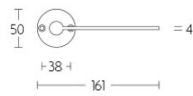

METALFORM

EGR50

EGBN50

EGBY50

EGB50