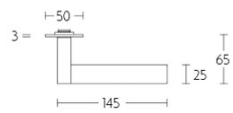

METALFORM

EGR50

EGBN50

EGBY50

EGB50

EGWC50