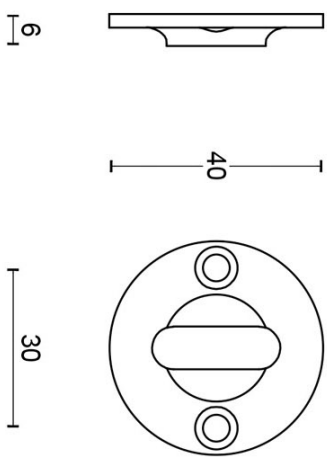

lever handle accessory

FVBN40 stainless steel

FORMANI®		Part number:	
Doc no.: 1501N031 FVBN40 V01.dwg		1501N031 FVBN40 V01	
Description:		FVBN40	
Drawn by: Christian		Format: A3	
Creation date: 12-12-2011			
Formani Holland B.V. · Amerikalaan 55 · 6199 AE Maastricht Airport · tel: +31 (0)43 308 90 00 · www.formani.nl · info@formani.nl			

METALFORM