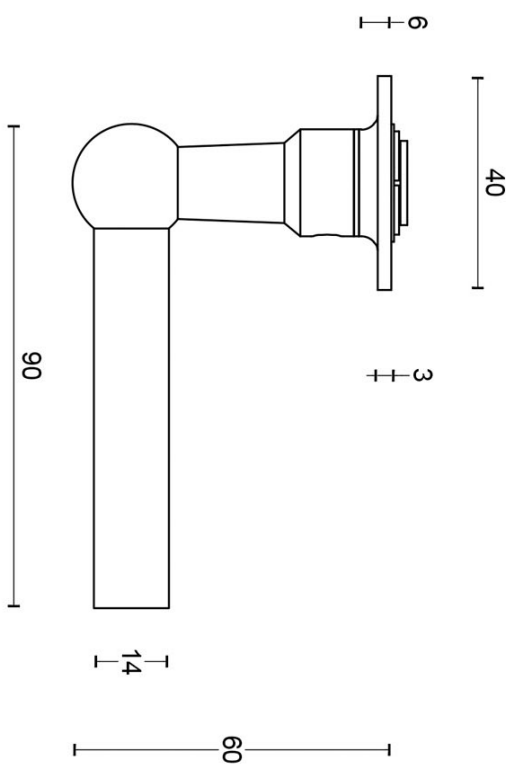

FVL85/40

solid unsprung door handle on rose

Product information

Code: 1501D087INXX0

Finish: satin stainless steel

UNIT: Pair

Collection: FERROVIA

Designer: Formani

FVL85/40

unsprung lever handle on rose
stainless steel

METALFORM

FORMANI®		Part number:	
Doc no.: 1501D087 FVL85 40 V02.dwg		Description:	
Drawn by: Christian Brimbold		FVL85/40	
Creation date: 12-11-2014		Format:	
FORMANI HOLLAND B.V. · EUROPALAAN 12 · 6199 AB MAASTRICHT-AIRPORT NL · T. +31 (0)43 308 90 00 · INFO@FORMANI.COM · FORMANI.COM		A3	