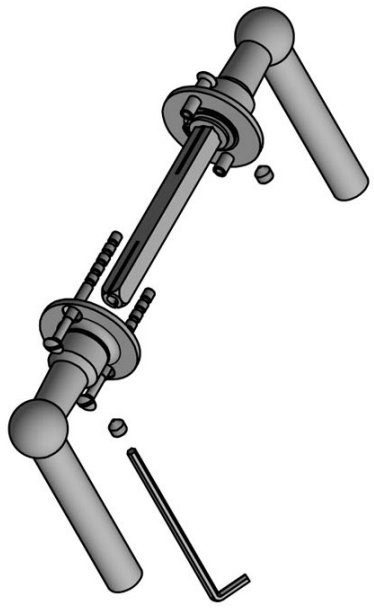

FVL85/40

solid unsprung door handle on rose

Product information

Code: 1501D087INXX0

Finish: satin stainless steel

UNIT: Pair

Collection: FERROVIA

Designer: Formani

EAN code: 8718009145760

FERROVIA by Formani

The FERROVIA series is a total concept collection consisting of door, window, and furniture fittings.

Finishes

- satin stainless steel
- polished stainless steel

FVL85/40

unsprung lever handle on rose
stainless steel

METALFORM

FORMANI®		Part number:	
Doc no.: 1501D087 FVL85 40 V02.dwg		Description:	
Drawn by: Christian Brimbold		FVL85/40	
Creation date: 12-11-2014		Format:	
FORMANI HOLLAND B.V. · EUROPALAAN 12 · 6199 AB MAASTRICHT-AIRPORT NL · T. +31 (0)43 308 90 00 · INFO@FORMANI.COM · FORMANI.COM		A3	

FERROVIA

by Formani

Our FERROVIA hardware series is an ode to the railways of the early twentieth century. Having often been used in first-class train carriages, this particular style of door handle is held up as a piece of understated luxury thanks to its elegant shapes, curves, and clean lines. The design is characterized by its spherical shape that connects the lever to its neck. The 'T-handle' was especially popular in train carriage design at the time, and is still a common design feature in many interiors and exteriors. The FERROVIA hardware series has been modernized and produced from solid stainless steel (available in a matte or polished finish). It concerns a total concept collection, including door, window and cabinet fittings and is complemented by the usual accessories, which enable one uniform style to be applied to all areas within the home or any other property.