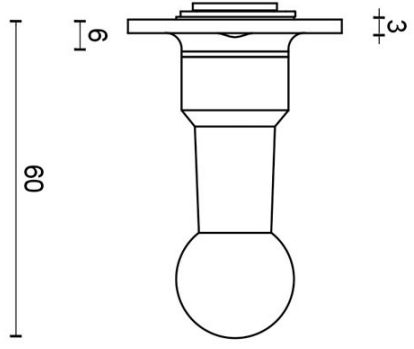

FVL85/40

solid unsprung door handle on rose

Product information

Code: 1501D087INXX0

Finish: satin stainless steel

UNIT: Pair

Collection: FERROVIA

Designer: Formani

FVL85/40

unsprung lever handle on rose
stainless steel

METALFORM

FORMANI®		Part number:	
Doc no.: 1501D087 FVL85 40 V02.dwg		Description:	
Drawn by: Christian Brimbold		FVL85/40	
Creation date: 12-11-2014		Format:	
FORMANI HOLLAND B.V. · EUROPALAAN 12 · 6199 AB MAASTRICHT-AIRPORT NL · T. +31 (0)43 308 90 00 · INFO@FORMANI.COM · FORMANI.COM		A3	