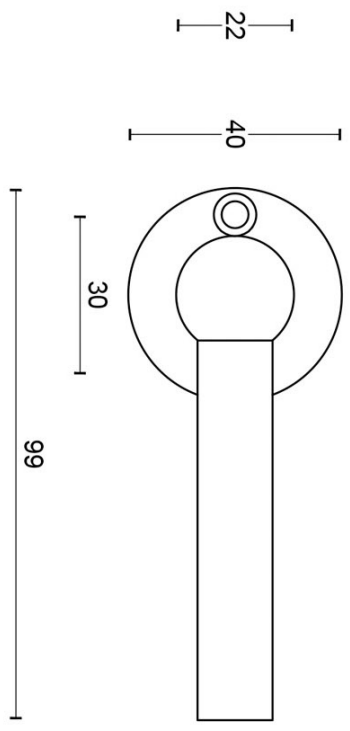

FVL85/40

solid unsprung door handle on rose

Product information

Code: 1501D087INXX0

Finish: satin stainless steel

UNIT: Pair

Collection: FERROVIA

Designer: Formani

FVL85/40

unsprung lever handle on rose
stainless steel

METALFORM

FORMANI®		Part number:	
Doc no.: 1501D087 FVL85 40 V02.dwg		Description:	
Drawn by: Christian Brimbold		FVL85/40	
Creation date: 12-11-2014		Format:	
FORMANI HOLLAND B.V. · EUROPALAAN 12 · 6199 AB MAASTRICHT-AIRPORT NL · T. +31 (0)43 308 90 00 · INFO@FORMANI.COM · FORMANI.COM		A3	