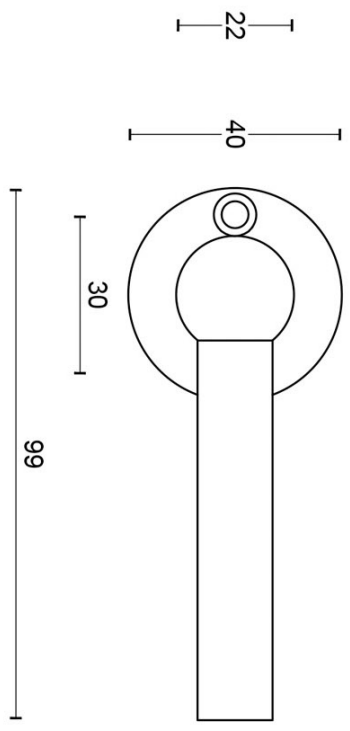

FVL85/40

solid unsprung door handle on rose

Product information

Code: 1501D087IPXX0

Finish: polished stainless steel

UNIT: Pair

Collection: FERROVIA

Designer: Formani

FVL85/40

unsprung lever handle on rose
stainless steel

METALFORM

FORMANI®		Part number:
Doc no.:	1501D087 FVL85 40 V02.dwg	Description:
Drawn by:	Christian Brimbold	FVL85/40
Creation date:	12-11-2014	Format:
FORMANI HOLLAND B.V. · EUROPALAAN 12 6199 AB MAASTRICHT-AIRPORT NL · T. +31 (0)43 308 90 00 INFO@FORMANI.COM FORMANI.COM		A3