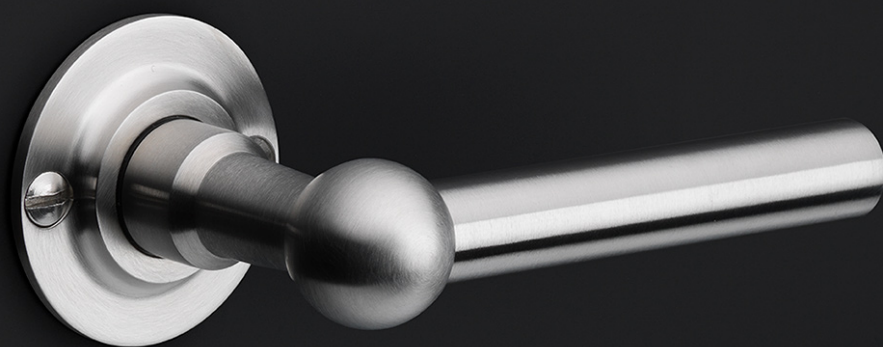

FERROVIA

by Formani

METALFORM
FORMANI®