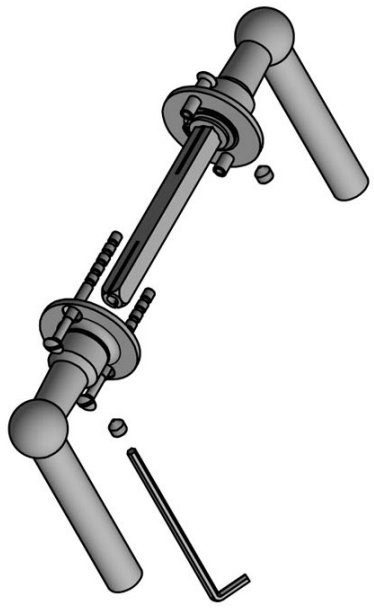

FVL85/40

solid unsprung door handle on rose

Product information

Code: 1501D087IPXX0

Finish: polished stainless steel

UNIT: Pair

Collection: FERROVIA

Designer: Formani

EAN code: 8718009152843

FERROVIA by Formani

The FERROVIA series is a total concept collection consisting of door, window, and furniture fittings.

Finishes

- satin stainless steel
- polished stainless steel

FVL85/40

unsprung lever handle on rose
stainless steel

METALFORM

FORMANI®		Part number:
Doc no.:	1501D087 FVL85 40 V02.dwg	Description:
Drawn by:	Christian Brimbold	FVL85/40
Creation date:	12-11-2014	Format:
FORMANI HOLLAND B.V. · EUROPALAAN 12 6199 AB MAASTRICHT-AIRPORT NL · T. +31 (0)43 308 90 00 INFO@FORMANI.COM FORMANI.COM		A3

FERROVIA

by Formani

Our FERROVIA hardware series is an ode to the railways of the early twentieth century. Having often been used in first-class train carriages, this particular style of door handle is held up as a piece of understated luxury thanks to its elegant shapes, curves, and clean lines. The design is characterized by its spherical shape that connects the lever to its neck. The 'T-handle' was especially popular in train carriage design at the time, and is still a common design feature in many interiors and exteriors. The FERROVIA hardware series has been modernized and produced from solid stainless steel (available in a matte or polished finish). It concerns a total concept collection, including door, window and cabinet fittings and is complemented by the usual accessories, which enable one uniform style to be applied to all areas within the home or any other property.