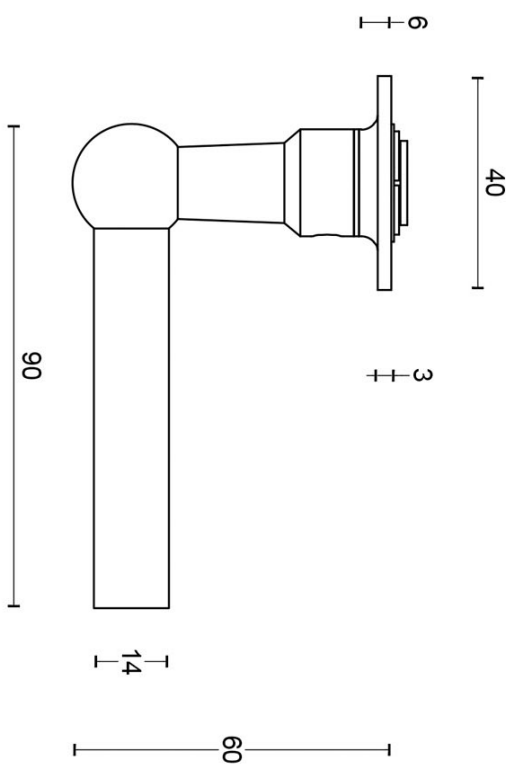

FVL85/40

solid unsprung door handle on rose

Product information

Code: 1501D087IPXX0

Finish: polished stainless steel

UNIT: Pair

Collection: FERROVIA

Designer: Formani

FVL85/40

unsprung lever handle on rose
stainless steel

METALFORM

FORMANI®		Part number:
Doc no.:	1501D087 FVL85 40 V02.dwg	Description:
Drawn by:	Christian Brimbold	FVL85/40
Creation date:	12-11-2014	Format:
FORMANI HOLLAND B.V. · EUROPALAAN 12 6199 AB MAASTRICHT-AIRPORT NL · T. +31 (0)43 308 90 00 INFO@FORMANI.COM FORMANI.COM		A3