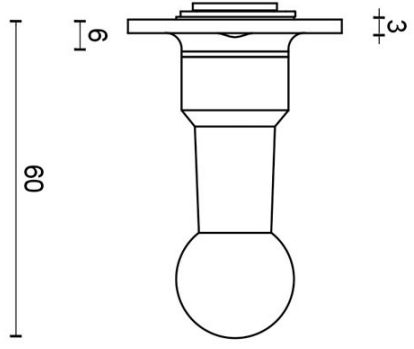

FVL85/40

solid unsprung door handle on rose

Product information

Code: 1501D087IPXX0

Finish: polished stainless steel

UNIT: Pair

Collection: FERROVIA

Designer: Formani

FVL85/40

unsprung lever handle on rose
stainless steel

METALFORM

FORMANI®		Part number:
Doc no.:	1501D087 FVL85 40 V02.dwg	Description:
Drawn by:	Christian Brimbold	FVL85/40
Creation date:	12-11-2014	Format:
FORMANI HOLLAND B.V. · EUROPALAAN 12 6199 AB MAASTRICHT-AIRPORT NL · T. +31 (0)43 308 90 00 INFO@FORMANI.COM FORMANI.COM		A3