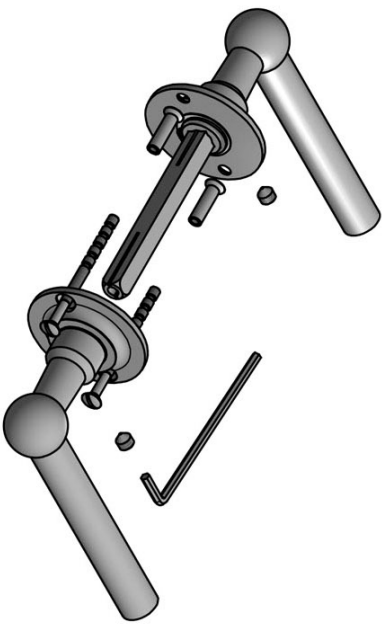

FVL100/48

solid unsprung door handle on rose

Product information

Code: 1501D0811NXX0

Finish: satin stainless steel

UNIT: Pair

Collection: FERROVIA

Designer: Formani

EAN code: 8718009077986

FERROVIA by Formani

The FERROVIA series is a total concept collection consisting of door, window, and furniture fittings.

Finishes

- satin stainless steel
- polished stainless steel

FVL 100/48

unsprung lever handle on rose
stainless steel

FORMANI®

Part number:
1501D081 FVL100 48 V02

Doc no.: 1501D081 FVL100 48 V02.dwg

Drawn by: Christian Brimbois Creation date: 14-11-2014

Description:
FVL100/48

Format:
A3

METALFORM

FERROVIA

by Formani

Our FERROVIA hardware series is an ode to the railways of the early twentieth century. Having often been used in first-class train carriages, this particular style of door handle is held up as a piece of understated luxury thanks to its elegant shapes, curves, and clean lines. The design is characterized by its spherical shape that connects the lever to its neck. The 'T-handle' was especially popular in train carriage design at the time, and is still a common design feature in many interiors and exteriors. The FERROVIA hardware series has been modernized and produced from solid stainless steel (available in a matte or polished finish). It concerns a total concept collection, including door, window and cabinet fittings and is complemented by the usual accessories, which enable one uniform style to be applied to all areas within the home or any other property.