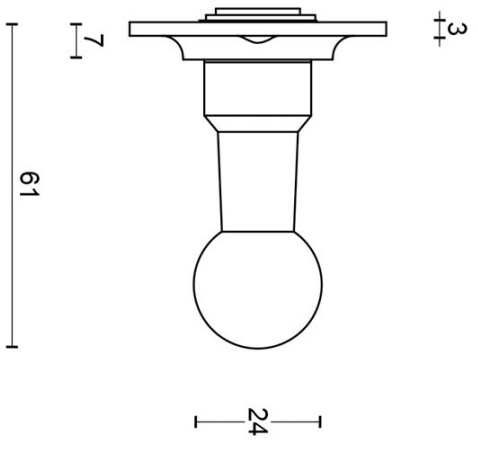

FVL100/48

solid unsprung door handle on rose

Product information

Code: 1501D0811NXX0

Finish: satin stainless steel

UNIT: Pair

Collection: FERROVIA

Designer: Formani

FVL 100/48

unsprung lever handle on rose
stainless steel

FORMANI®

Part number:
1501D081 FVL100 48 V02

Doc no.: 1501D081 FVL100 48 V02.dwg

Drawn by: Christian Brimbois Creation date: 14-11-2014

Description:
FVL100/48