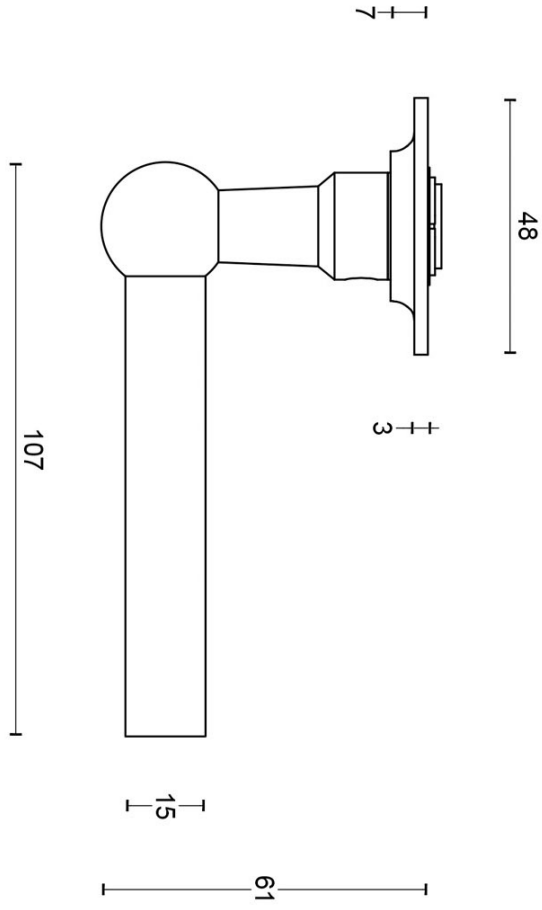

FVL100/48

solid unsprung door handle on rose

Product information

Code: 1501D0811NXX0

Finish: satin stainless steel

UNIT: Pair

Collection: FERROVIA

Designer: Formani

FVL 100/48

unsprung lever handle on rose
stainless steel

FORMANI®

Part number:
1501D081 FVL100 48 V02

Doc no.: 1501D081 FVL100 48 V02.dwg

Drawn by: Christian Brimbois Creation date: 14-11-2014

Description:
FVL100/48