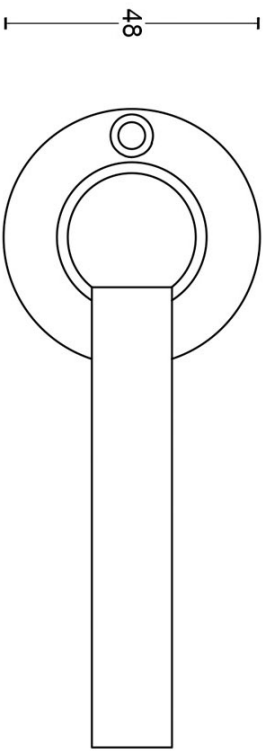

FVL100/48

solid unsprung door handle on rose

Product information

Code: 1501D0811NXX0

Finish: satin stainless steel

UNIT: Pair

Collection: FERROVIA

Designer: Formani

FVL 100/48

unsprung lever handle on rose
stainless steel

FORMANI®

Part number:
1501D081 FVL100 48 V02

Doc no.: 1501D081 FVL100 48 V02.dwg

Drawn by: Christian Brimbois Creation date: 14-11-2014

Description:
FVL100/48