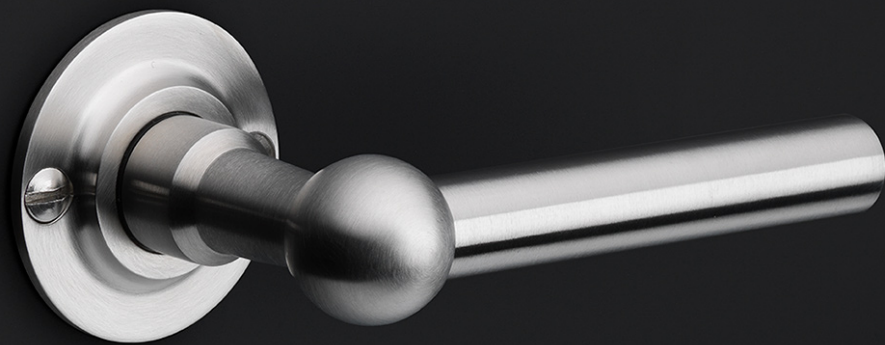

FERROVIA

by Formani

METALFORM
FORMANI®