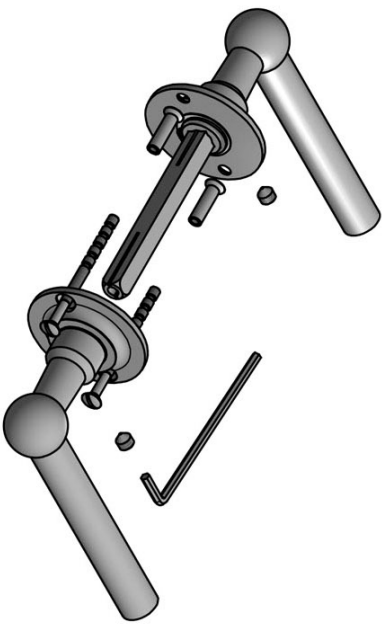

FVL100/48

solid unsprung door handle on rose

Product information

Code: 1501D0811PXX0

Finish: polished stainless steel

UNIT: Pair

Collection: FERROVIA

Designer: Formani

EAN code: 8718009147900

FERROVIA by Formani

The FERROVIA series is a total concept collection consisting of door, window, and furniture fittings.

Finishes

- satin stainless steel
- polished stainless steel

FVL 100/48

unsprung lever handle on rose
stainless steel

		Part number:	
		1501D081 FVL100 48 V02	
Doc no.: 1501D081 FVL100 48 V02.dwg		Description:	
Drawn by: Christian Brimbois		FVL100/48	
Creation date: 14-11-2014		Format:	
FORMANI HOLLAND B.V. EUROPAALAN 12 6199 AB MAASTRICHT AIRPORT NL T +31 (0)43 308 90 00 INFO@FORMANI.COM FORMANI.COM		A3	

METALFORM

FERROVIA

by Formani

Our FERROVIA hardware series is an ode to the railways of the early twentieth century. Having often been used in first-class train carriages, this particular style of door handle is held up as a piece of understated luxury thanks to its elegant shapes, curves, and clean lines. The design is characterized by its spherical shape that connects the lever to its neck. The 'T-handle' was especially popular in train carriage design at the time, and is still a common design feature in many interiors and exteriors. The FERROVIA hardware series has been modernized and produced from solid stainless steel (available in a matte or polished finish). It concerns a total concept collection, including door, window and cabinet fittings and is complemented by the usual accessories, which enable one uniform style to be applied to all areas within the home or any other property.