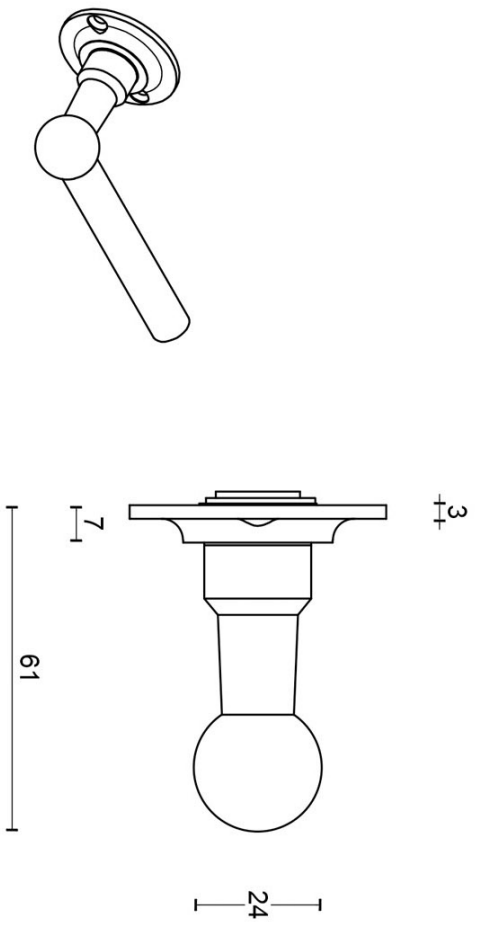

FVL100/48

solid unsprung door handle on rose

Product information

Code: 1501D0811PXX0

Finish: polished stainless steel

UNIT: Pair

Collection: FERROVIA

Designer: Formani

EAN code: 8718009147900

FERROVIA by Formani

The FERROVIA series is a total concept collection consisting of door, window, and furniture fittings.

Finishes

- satin stainless steel
- polished stainless steel

FVL 100/48

unsprung lever handle on rose
stainless steel

		Part number:	
		1501D081 FVL100 48 V02	
Doc no.: 1501D081 FVL100 48 V02.dwg		Description:	
Drawn by: Christian Brimbois		FVL100/48	
Creation date: 14-11-2014		Format:	
FORMANI HOLLAND B.V. EUROPAALAN 12 6199 AB MAASTRICHT AIRPORT NL T +31 (0)43 308 90 00 INFO@FORMANI.COM FORMANI.COM		A3	

METALFORM

FERROVIA

by Formani

Our FERROVIA hardware series is an ode to the railways of the early twentieth century. Having often been used in first-class train carriages, this particular style of door handle is held up as a piece of understated luxury thanks to its elegant shapes, curves, and clean lines. The design is characterized by its spherical shape that connects the lever to its neck. The 'T-handle' was especially popular in train carriage design at the time, and is still a common design feature in many interiors and exteriors. The FERROVIA hardware series has been modernized and produced from solid stainless steel (available in a matte or polished finish). It concerns a total concept collection, including door, window and cabinet fittings and is complemented by the usual accessories, which enable one uniform style to be applied to all areas within the home or any other property.