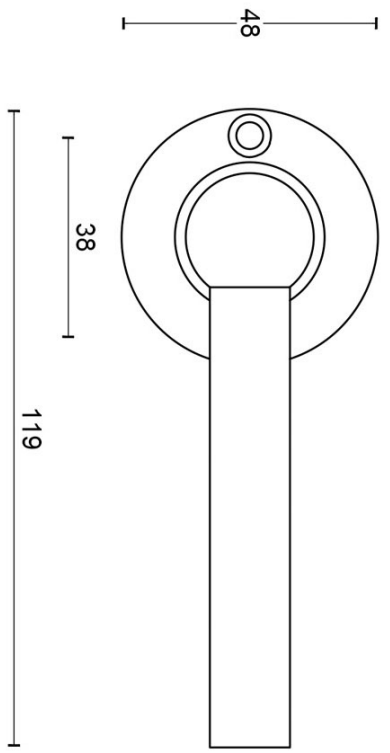

FVL100/48

solid unsprung door handle on rose

Product information

Code: 1501D0811PXX0

Finish: polished stainless steel

UNIT: Pair

Collection: FERROVIA

Designer: Formani

FVL 100/48

unsprung lever handle on rose
stainless steel

		Part number:	
		1501D081 FVL100 48 V02	
Doc no.: 1501D081 FVL100 48 V02.dwg		Description:	
Drawn by: Christian Brimbois		FVL100/48	
Creation date: 14-11-2014		Format:	
FORMANI HOLLAND B.V. EUROPAALAN 12 6199 AB MAASTRICHT AIRPORT NL T +31 (0)43 308 90 00 INFO@FORMANI.COM FORMANI.COM		A3	