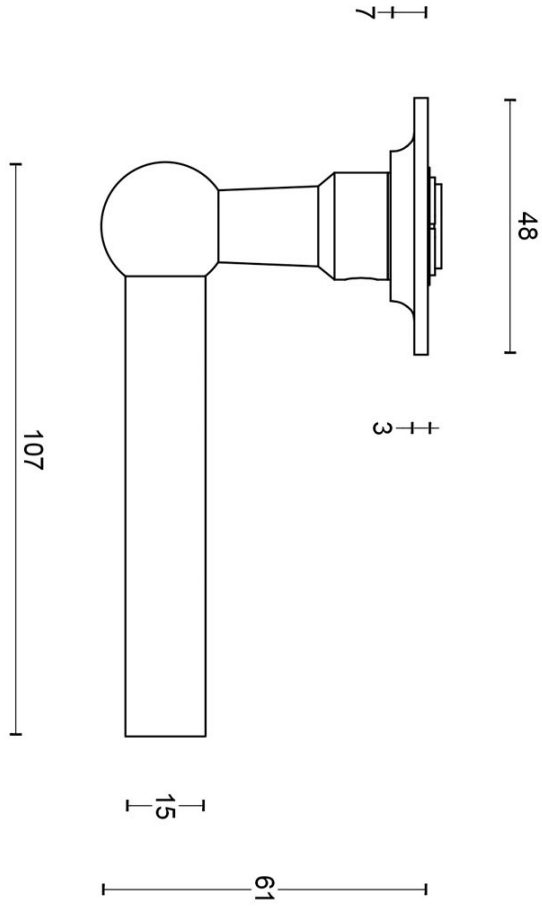

FVL100/48

solid unsprung door handle on rose

Product information

Code: 1501D0811PXX0

Finish: polished stainless steel

UNIT: Pair

Collection: FERROVIA

Designer: Formani

FVL 100/48

unsprung lever handle on rose
stainless steel

		Part number:	
		1501D081 FVL100 48 V02	
Doc no.: 1501D081 FVL100 48 V02.dwg		Description:	
Drawn by: Christian Brimbois		FVL100/48	
Creation date: 14-11-2014		Format:	
FORMANI HOLLAND B.V. EUROPAALAN 12 6199 AB MAASTRICHT AIRPORT NL T +31 (0)43 308 90 00 INFO@FORMANI.COM FORMANI.COM		A3	