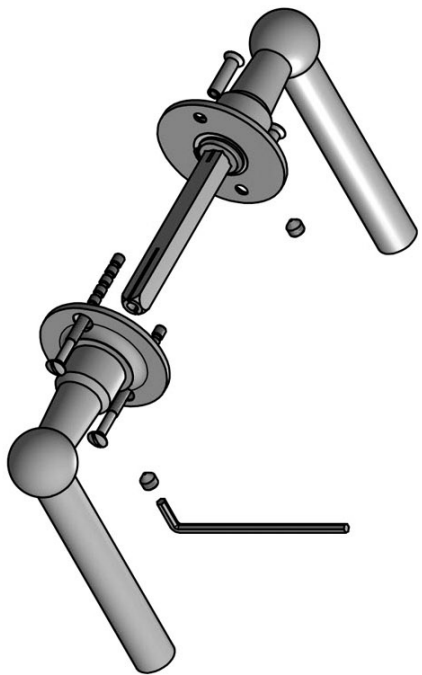

FVL110/52

solid unsprung door handle on rose

Product information

Code: 1501D083INXX0

Finish: satin stainless steel

UNIT: Pair

Collection: FERROVIA

Designer: Formani

EAN code: 8718009078044

FERROVIA by Formani

The FERROVIA series is a total concept collection consisting of door, window, and furniture fittings.

Finishes

- satin stainless steel
- polished stainless steel

FVL110/52

solid unsprung lever handle on rose
stainless steel

METALFORM

		Part number:	FVL110/52	Format: A3	
		Description:			
Doc no.:	1501D083 FVL110 52 V03.dwg				
Drawn by:	Christian Brimbois	Creation date:	14-11-2014		
FORMANI HOLLAND B.V. EUROPAALAN 12 6199 AB MAASTRICHT AIRPORT NL T +31 (0)43 308 90 00 INFO@FORMANI.COM FORMANI.COM					

FERROVIA

by Formani

Our FERROVIA hardware series is an ode to the railways of the early twentieth century. Having often been used in first-class train carriages, this particular style of door handle is held up as a piece of understated luxury thanks to its elegant shapes, curves, and clean lines. The design is characterized by its spherical shape that connects the lever to its neck. The 'T-handle' was especially popular in train carriage design at the time, and is still a common design feature in many interiors and exteriors. The FERROVIA hardware series has been modernized and produced from solid stainless steel (available in a matte or polished finish). It concerns a total concept collection, including door, window and cabinet fittings and is complemented by the usual accessories, which enable one uniform style to be applied to all areas within the home or any other property.