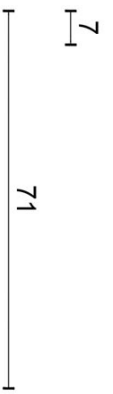

FVL110/52

solid unsprung door handle on rose

Product information

Code: 1501D083INXX0

Finish: satin stainless steel

UNIT: Pair

Collection: FERROVIA

Designer: Formani

FVL110/52

solid unsprung lever handle on rose
stainless steel

METALFORM

		Part number:	FVL110/52	Format: A3	
		Description:			
Doc no.:	1501D083 FVL110 52 V03.dwg				
Drawn by:	Christian Brimbois	Creation date:	14-11-2014		
FORMANI HOLLAND B.V. EUROPAALAN 12 6199 AB MAASTRICHT AIRPORT NL T +31 (0)43 308 90 00 INFO@FORMANI.COM FORMANI.COM					

FERROVIA

by Formani

Our FERROVIA hardware series is an ode to the railways of the early twentieth century. Having often been used in first-class train carriages, this particular style of door handle is held up as a piece of understated luxury thanks to its elegant shapes, curves, and clean lines. The design is characterized by its spherical shape that connects the lever to its neck. The 'T-handle' was especially popular in train carriage design at the time, and is still a common design feature in many interiors and exteriors. The FERROVIA hardware series has been modernized and produced from solid stainless steel (available in a matte or polished finish). It concerns a total concept collection, including door, window and cabinet fittings and is complemented by the usual accessories, which enable one uniform style to be applied to all areas within the home or any other property.