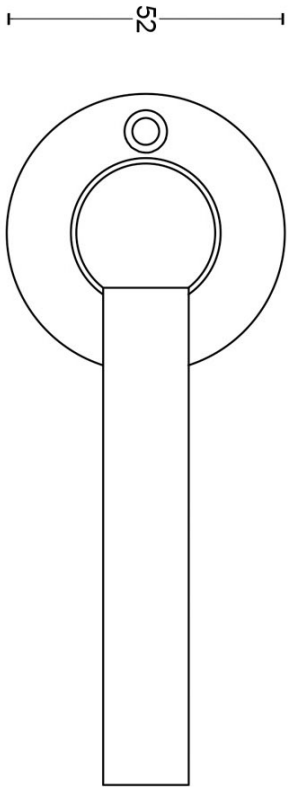

FVL110/52

solid unsprung door handle on rose

Product information

Code: 1501D083INXX0

Finish: satin stainless steel

UNIT: Pair

Collection: FERROVIA

Designer: Formani

FVL110/52

solid unsprung lever handle on rose
stainless steel

METALFORM

		Part number:	FVL110/52	Format: A3	
		Description:			
Doc no.:	1501D083 FVL110 52 V03.dwg				
Drawn by:	Christian Brimbois	Creation date:	14-11-2014		
FORMANI HOLLAND B.V. EUROPAALAN 12 6199 AB MAASTRICHT AIRPORT NL T +31 (0)43 308 90 00 INFO@FORMANI.COM FORMANI.COM					