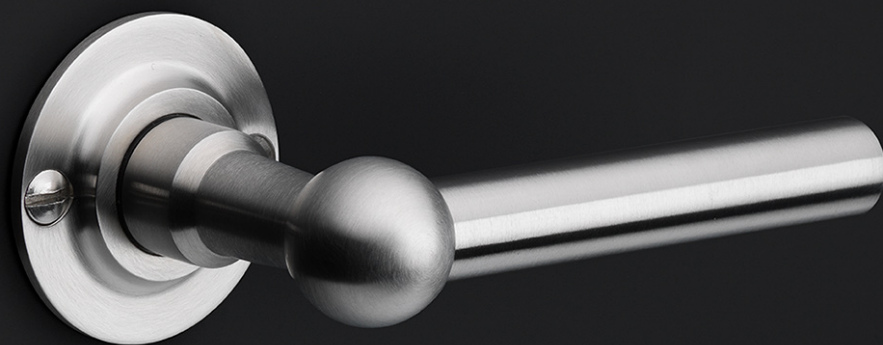

FERROVIA

by Formani

METALFORM
FORMANI®