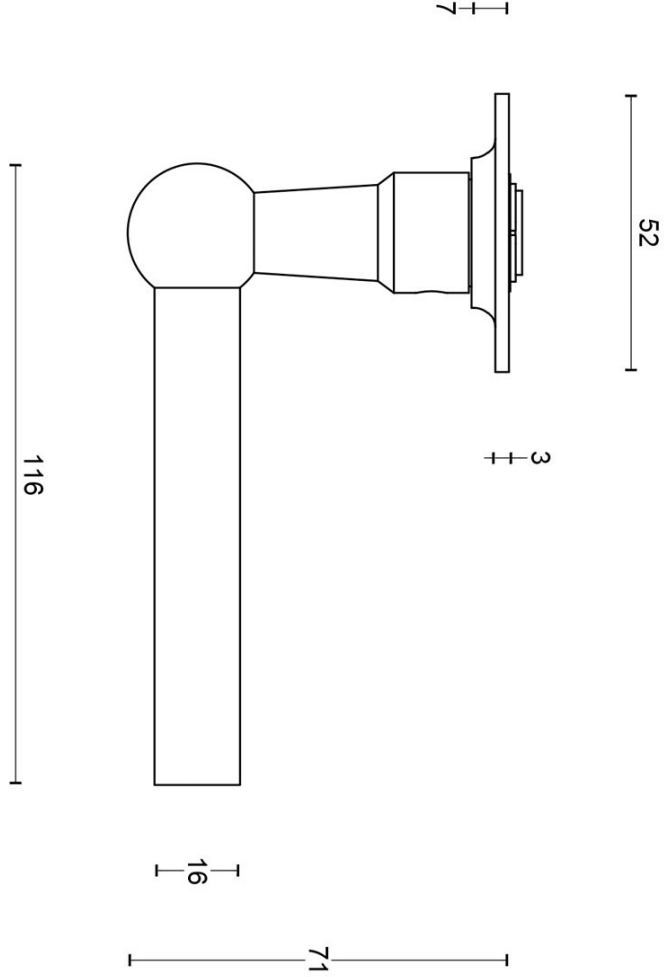

FVL110/52

solid unsprung door handle on rose

Product information

Code: 1501D083INXX0

Finish: satin stainless steel

UNIT: Pair

Collection: FERROVIA

Designer: Formani

FVL110/52

solid unsprung lever handle on rose
stainless steel

METALFORM

		Part number:	FVL110/52	Format: A3	
		Description:			
Doc no.:	1501D083 FVL110 52 V03.dwg				
Drawn by:	Christian Brimbois	Creation date:	14-11-2014		
FORMANI HOLLAND B.V. EUROPAALAN 12 6199 AB MAASTRICHT AIRPORT NL T +31 (0)43 308 90 00 INFO@FORMANI.COM FORMANI.COM					