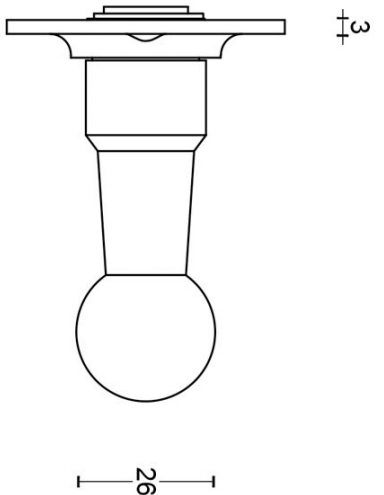

FVL110/52

solid unsprung door handle on rose

Product information

Code: 1501D083INXX0

Finish: satin stainless steel

UNIT: Pair

Collection: FERROVIA

Designer: Formani

FVL110/52

solid unsprung lever handle on rose
stainless steel

METALFORM

		Part number:	FVL110/52	Format: A3	
		Description:			
Doc no.:	1501D083 FVL110 52 V03.dwg				
Drawn by:	Christian Brimbois	Creation date:	14-11-2014		
FORMANI HOLLAND B.V. EUROPAALAN 12 6199 AB MAASTRICHT AIRPORT NL T +31 (0)43 308 90 00 INFO@FORMANI.COM FORMANI.COM					