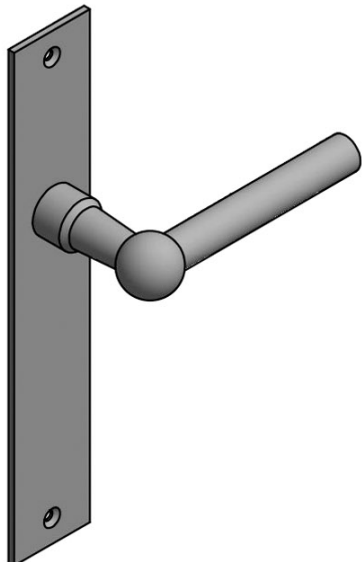

METALFORM

FORMANI®		Part number:		
		Description:		
Doc no.:	1501D083 FVL110P236SFC V01.dwg	FVL110P236SFC	Format:	
Drawn by:	Christian Brimbois		Creation date:	25-8-2017
FORMANI HOLLAND B.V. EUROPALAAN 12 6199 AB MAASTRICHT-AIRPORT NL T +31 (0)43 308 90 00 INFO@FORMANI.COM FORMANI.COM