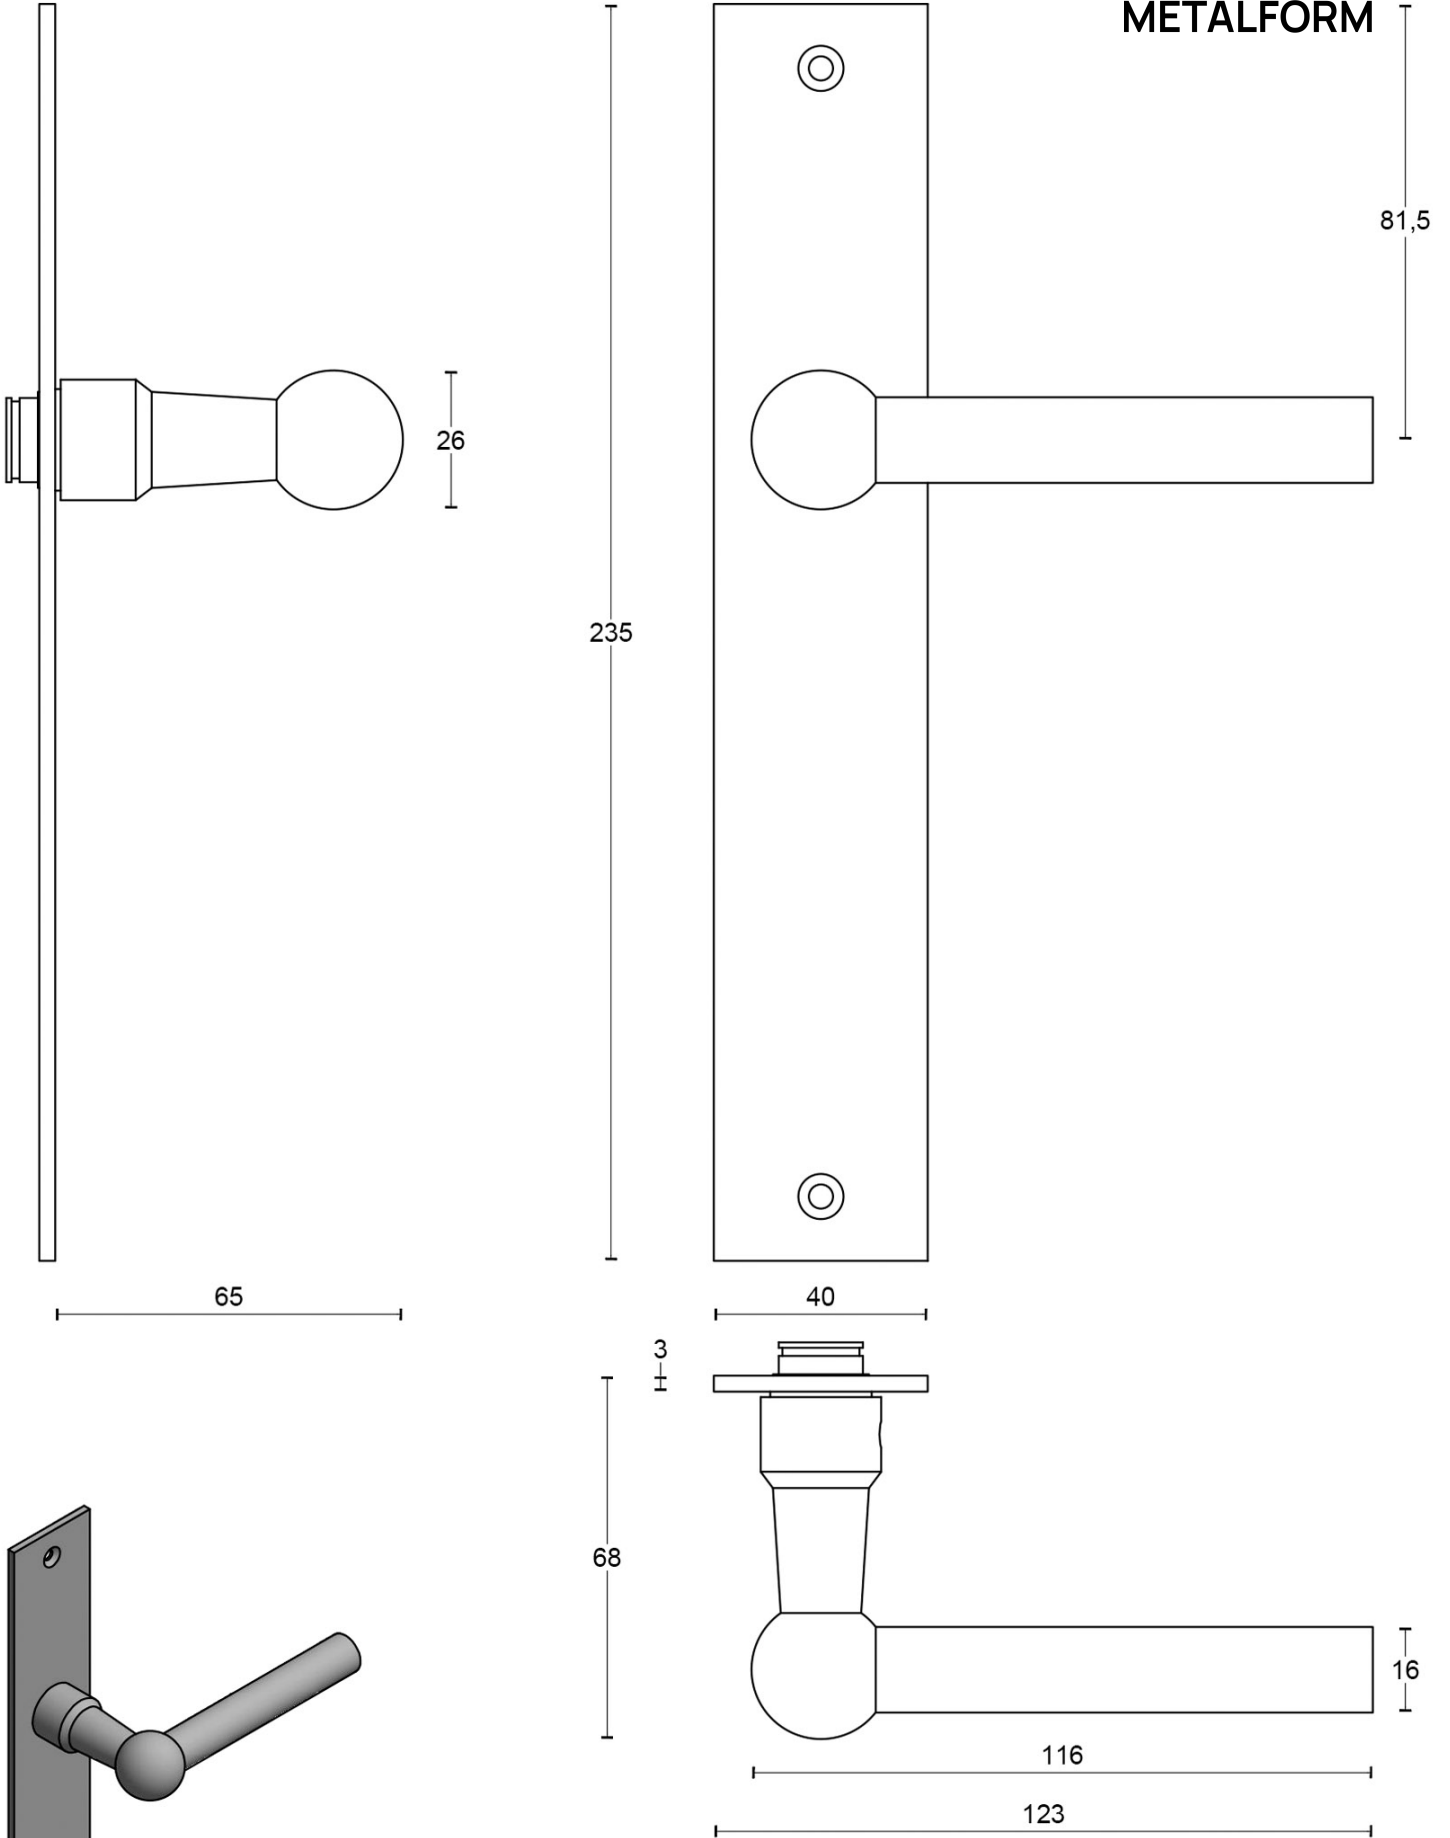

METALFORM

FORMANI®		Part number:		
		Description:		
Doc no.:	1501D083 FVL110P236SFC V01.dwg	FVL110P236SFC	Format:	
Drawn by:	Christian Brimbois		Creation date:	25-8-2017
FORMANI HOLLAND B.V. EUROPALAAN 12 6199 AB MAASTRICHT-AIRPORT NL T +31 (0)43 308 90 00 INFO@FORMANI.COM FORMANI.COM