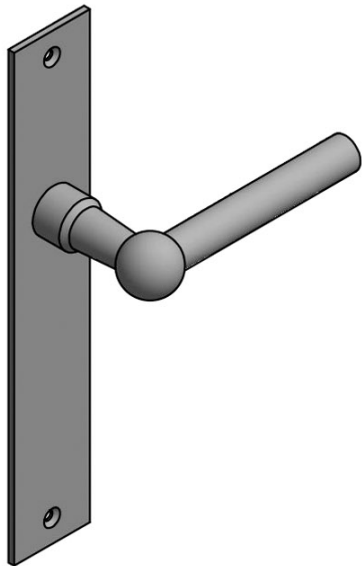

3

68

116

123

16

FORMANI®

Doc no.: 1501D083 FVL110P236SFC V01.dwg
Drawn by: Christian Brimbois   Creation date: 25-8-2017

Part number:	
Description:	Format:
FVL110P236SFC	A3