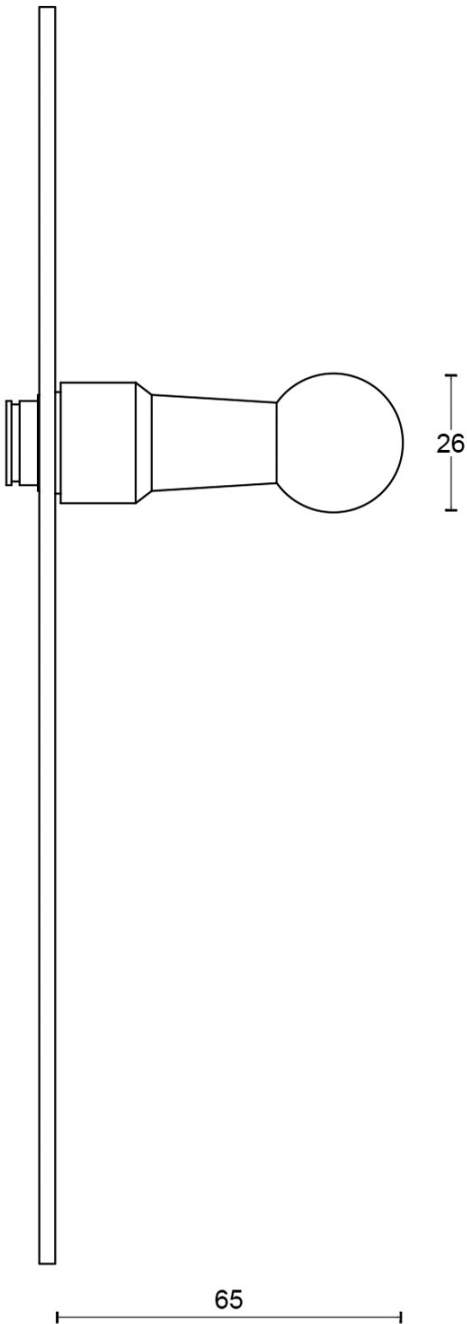

FVL110P236SFC

solid unsprung door handle on blind plate

Product information

Code: 1501D083IPXX0F

Finish: polished stainless steel

UNIT: Pair

Collection: FERROVIA

Designer: Formani

METALFORM

235

81,5

40

3

68

116

123