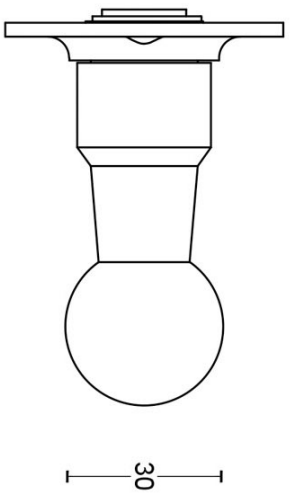

FVL125/52

solid unsprung door handle on rose

Product information

Code: 1501D089INXX0

Finish: satin stainless steel

UNIT: Pair

Collection: FERROVIA

Designer: Formani

FVL125/52

unsprung lever handle on rose
stainless steel

METALFORM

		Part number:	
		1501D089 FVL125 52 V03	
Doc no.: 1501D089 FVL125 52 V03.dwg		Description:	
Drawn by: Christian Brimbois		FVL125/52	
Creation date: 14-11-2014		Format:	
FORMANI HOLLAND B.V. EUROPAALAN 12 6199 AB MAASTRICHT AIRPORT NL T +31 (0)43 308 90 00 INFO@FORMANI.COM FORMANI.COM		A3	