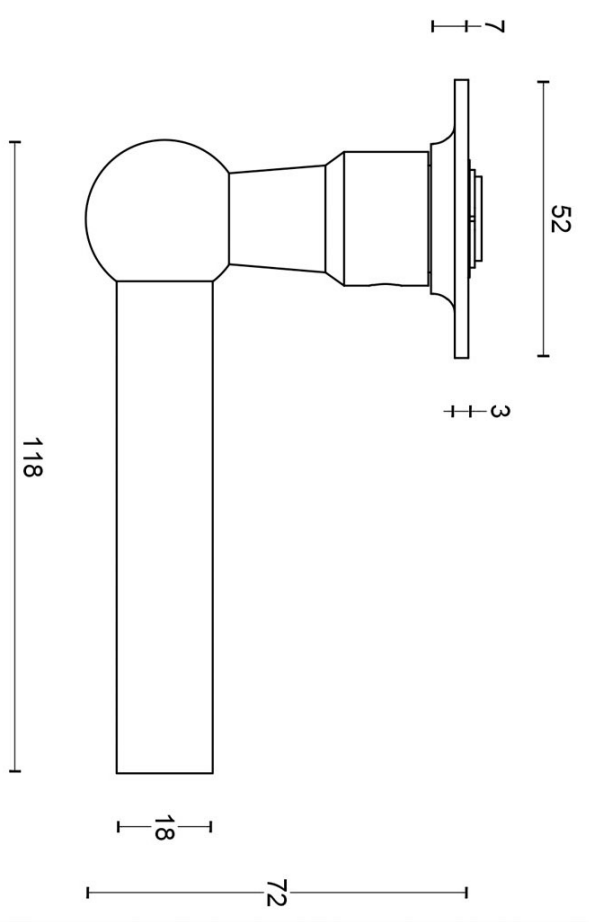

FVL125/52

solid unsprung door handle on rose

Product information

Code: 1501D089INXX0

Finish: satin stainless steel

UNIT: Pair

Collection: FERROVIA

Designer: Formani

FVL125/52

unsprung lever handle on rose
stainless steel

METALFORM

		Part number:	
		1501D089 FVL125 52 V03	
Doc no.: 1501D089 FVL125 52 V03.dwg		Description:	
Drawn by: Christian Brimbois		FVL125/52	
Creation date: 14-11-2014		Format:	
FORMANI HOLLAND B.V. EUROPAALAN 12 6199 AB MAASTRICHT AIRPORT NL T +31 (0)43 308 90 00 INFO@FORMANI.COM FORMANI.COM		A3	