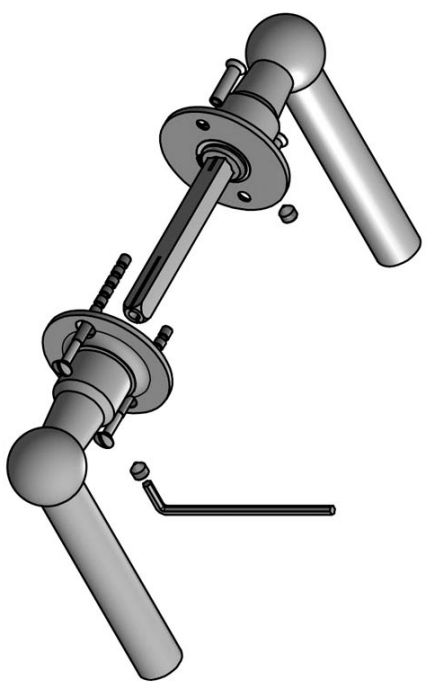

FVL125/52

solid unsprung door handle on rose

Product information

Code: 1501D089INXX0

Finish: satin stainless steel

UNIT: Pair

Collection: FERROVIA

Designer: Formani

EAN code: 8718009145784

FERROVIA by Formani

The FERROVIA series is a total concept collection consisting of door, window, and furniture fittings.

Finishes

- satin stainless steel
- polished stainless steel

FVL125/52

unsprung lever handle on rose
stainless steel

METALFORM

		Part number:	
		1501D089 FVL125 52 V03	
Doc no.: 1501D089 FVL125 52 V03.dwg		Description:	
Drawn by: Christian Brimbois		FVL125/52	
Creation date: 14-11-2014		Format:	
FORMANI HOLLAND B.V. EUROPAALAN 12 6199 AB MAASTRICHT AIRPORT NL T +31 (0)43 308 90 00 INFO@FORMANI.COM FORMANI.COM		A3	

FERROVIA

by Formani

Our FERROVIA hardware series is an ode to the railways of the early twentieth century. Having often been used in first-class train carriages, this particular style of door handle is held up as a piece of understated luxury thanks to its elegant shapes, curves, and clean lines. The design is characterized by its spherical shape that connects the lever to its neck. The 'T-handle' was especially popular in train carriage design at the time, and is still a common design feature in many interiors and exteriors. The FERROVIA hardware series has been modernized and produced from solid stainless steel (available in a matte or polished finish). It concerns a total concept collection, including door, window and cabinet fittings and is complemented by the usual accessories, which enable one uniform style to be applied to all areas within the home or any other property.