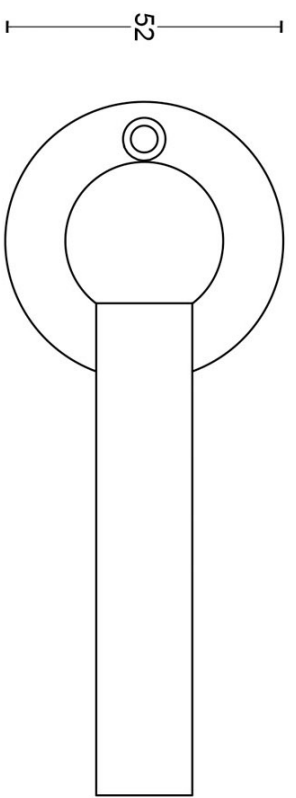

FVL125/52

solid unsprung door handle on rose

Product information

Code: 1501D089INXX0

Finish: satin stainless steel

UNIT: Pair

Collection: FERROVIA

Designer: Formani

FVL125/52

unsprung lever handle on rose
stainless steel

METALFORM

		Part number:	
		1501D089 FVL125 52 V03	
Doc no.: 1501D089 FVL125 52 V03.dwg		Description:	
Drawn by: Christian Brimbois		FVL125/52	
Creation date: 14-11-2014		Format:	
FORMANI HOLLAND B.V. EUROPAALAN 12 6199 AB MAASTRICHT AIRPORT NL T +31 (0)43 308 90 00 INFO@FORMANI.COM FORMANI.COM		A3	