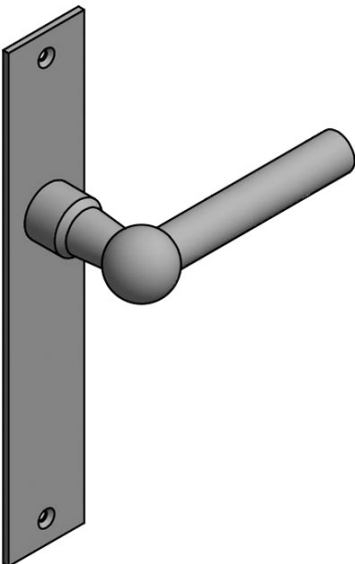

METALFORM

FORMANI®		Part number:	
		Description:	
Doc no.: 1501D089 FVL125P236SFC V01.dwg	Creation date: 25-8-2017	FVL125P236SFC	A3
Drawn by: Christian Brimbois		Format:	
FORMANI HOLLAND B.V. EUROPALAAN 12 6199 AB MAASTRICHT-AIRPORT NL T +31 (0)43 308 90 00 INFO@FORMANI.COM FORMANI.COM