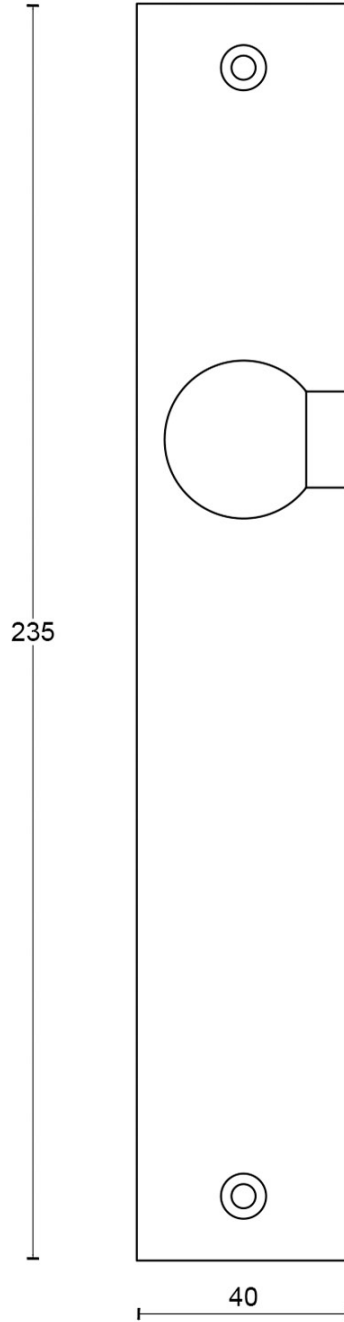

FVL125P236SFC

solid unsprung door handle on blind plate

Product information

Code: 1501D089INXX0F

Finish: satin stainless steel

UNIT: Pair

Collection: FERROVIA

Designer: Formani

METALFORM

FORMANI®		Part number:	
		Description:	
Doc no.: 1501D089 FVL125P236SFC V01.dwg	Creation date: 25-8-2017	FVL125P236SFC	A3
Drawn by: Christian Brimbois		Format:	
FORMANI HOLLAND B.V. EUROPALAAN 12 6199 AB MAASTRICHT-AIRPORT NL T +31 (0)43 308 90 00 INFO@FORMANI.COM FORMANI.COM			