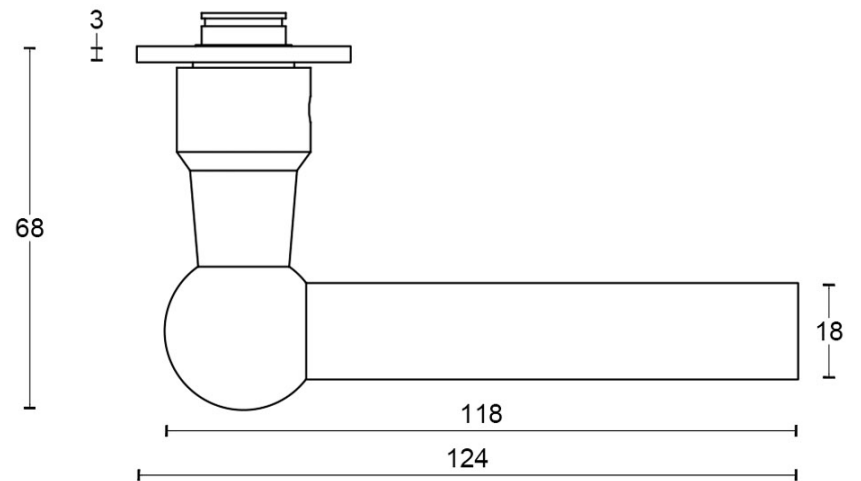

METALFORM

FORMANI®		Part number:	
		Description:	
Doc no.: 1501D089 FVL125P236SFC V01.dwg	Creation date: 25-8-2017	FVL125P236SFC	A3
Drawn by: Christian Brimbois		Format:	
FORMANI HOLLAND B.V. EUROPALAAN 12 6199 AB MAASTRICHT-AIRPORT NL T +31 (0)43 308 90 00 INFO@FORMANI.COM FORMANI.COM