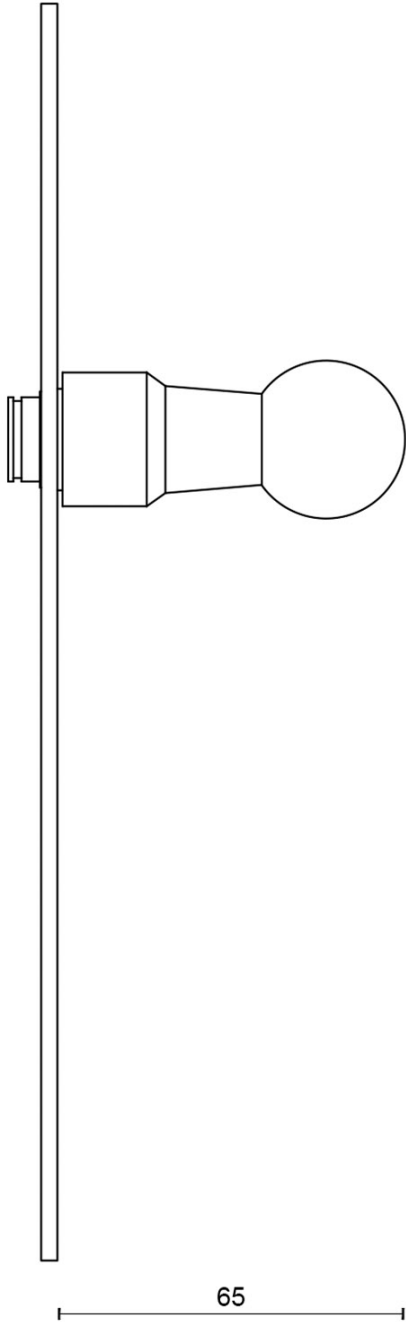

FVL125P236SFC

solid unsprung door handle on blind plate

Product information

Code: 1501D089INXX0F

Finish: satin stainless steel

UNIT: Pair

Collection: FERROVIA

Designer: Formani

METALFORM

FORMANI®		Part number:	
		Description:	
Doc no.: 1501D089 FVL125P236SFC V01.dwg	Creation date: 25-8-2017	FVL125P236SFC	A3
Drawn by: Christian Brimbois		Format:	
FORMANI HOLLAND B.V. EUROPALAAN 12 6199 AB MAASTRICHT-AIRPORT NL T +31 (0)43 308 90 00 INFO@FORMANI.COM FORMANI.COM			