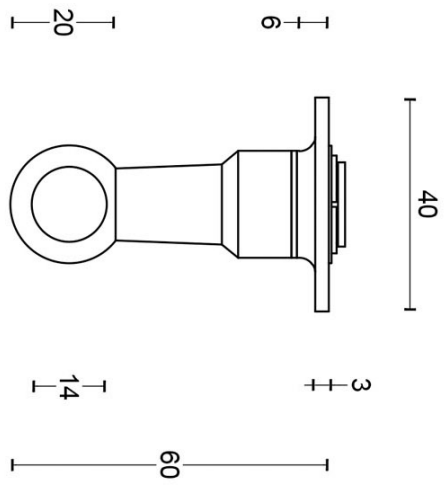

FVT85/40

solid unsprung door handle on rose

Product information

Code: 1501D086IPXX0

Finish: polished stainless steel

UNIT: Pair

Collection: FERROVIA

Designer: Formani

FV/T85/40

unsprung lever handle on rose
stainless steel

FORMANI®		Part number:	1501D086 FV/T85 40 V02
Doc no.:	1501D086 FV/T85 40 V02.dwg	Description:	FV/T85/40
Drawn by:	Christian Brimbois	Creation date:	12-11-2014
FORMANI HOLLAND B.V. EUROPALAAN 12 6199 AB MAASTRICHT AIRPORT NL T +31 (0)43 308 90 00 INFO@FORMANI.COM FORMANI.COM		Format:	A3