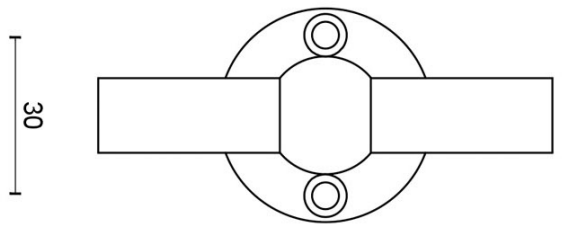

FV/T85/40

unsprung lever handle on rose
stainless steel

FORMANI®		Part number:	1501D086 FV/T85 40 V02
Doc no.:	1501D086 FV/T85 40 V02.dwg	Description:	FV/T85/40
Drawn by:	Christian Brimbois	Creation date:	12-11-2014
FORMANI HOLLAND B.V. EUROPALAAN 12 6199 AB MAASTRICHT AIRPORT NL T +31 (0)43 308 90 00 INFO@FORMANI.COM FORMANI.COM		Format:	A3

METALFORM