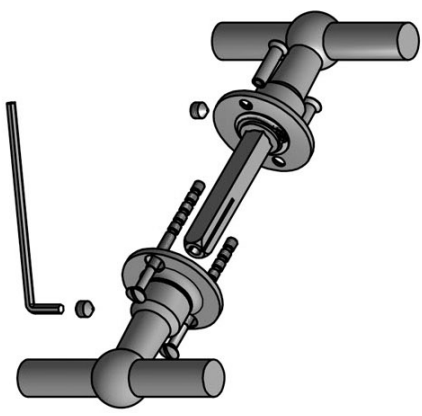

FVT85/40

solid unsprung door handle on rose

Product information

Code: 1501D086IPXX0

Finish: polished stainless steel

UNIT: Pair

Collection: FERROVIA

Designer: Formani

EAN code: 8718009152836

FERROVIA by Formani

The FERROVIA series is a total concept collection consisting of door, window, and furniture fittings.

Finishes

- satin stainless steel
- polished stainless steel

FV/T85/40

unsprung lever handle on rose
stainless steel

FORMANI®		Part number:	1501D086 FV/T85 40 V02
Doc no.:	1501D086 FV/T85 40 V02.dwg	Description:	FV/T85/40
Drawn by:	Christian Brimbois	Creation date:	12-11-2014
FORMANI HOLLAND B.V. EUROPALAAN 12 6199 AB MAASTRICHT AIRPORT NL T +31 (0)43 308 90 00 INFO@FORMANI.COM FORMANI.COM		Format:	A3

METALFORM

FERROVIA

by Formani

Our FERROVIA hardware series is an ode to the railways of the early twentieth century. Having often been used in first-class train carriages, this particular style of door handle is held up as a piece of understated luxury thanks to its elegant shapes, curves, and clean lines. The design is characterized by its spherical shape that connects the lever to its neck. The 'T-handle' was especially popular in train carriage design at the time, and is still a common design feature in many interiors and exteriors. The FERROVIA hardware series has been modernized and produced from solid stainless steel (available in a matte or polished finish). It concerns a total concept collection, including door, window and cabinet fittings and is complemented by the usual accessories, which enable one uniform style to be applied to all areas within the home or any other property.