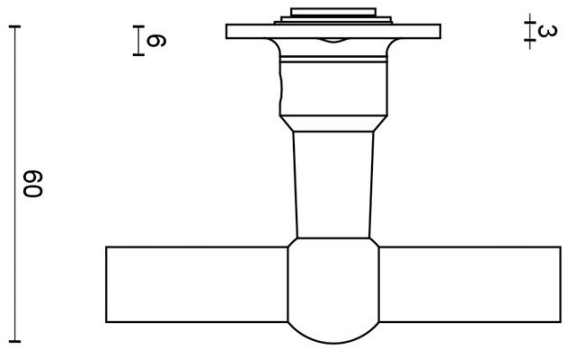

FVT85/40

solid unsprung door handle on rose

Product information

Code: 1501D086IPXX0

Finish: polished stainless steel

UNIT: Pair

Collection: FERROVIA

Designer: Formani

FV/T85/40

unsprung lever handle on rose
stainless steel

FORMANI®		Part number:	1501D086 FV/T85 40 V02
Doc no.:	1501D086 FV/T85 40 V02.dwg	Description:	FV/T85/40
Drawn by:	Christian Brimbois	Creation date:	12-11-2014
FORMANI HOLLAND B.V. EUROPALAAN 12 6199 AB MAASTRICHT AIRPORT NL T +31 (0)43 308 90 00 INFO@FORMANI.COM FORMANI.COM		Format:	A3