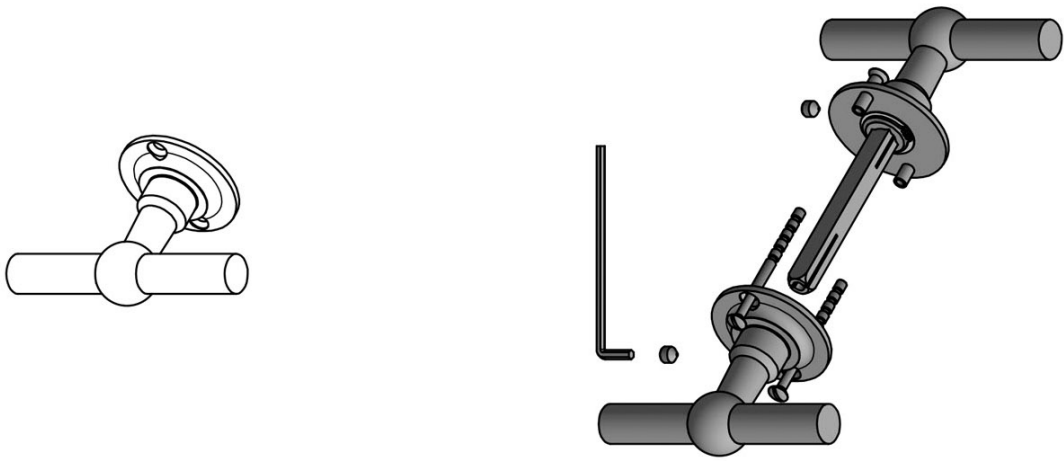

FVT100/48

solid unsprung door handle on rose

Product information

Code: 1501D080IPXX0

Finish: polished stainless steel

UNIT: Pair

Collection: FERROVIA

Designer: Formani

EAN code: 8718009147917

FERROVIA by Formani

The FERROVIA series is a total concept collection consisting of door, window, and furniture fittings.

Finishes

- satin stainless steel
- polished stainless steel

FVT100/48

fixed lever handle on rose
stainless steel

| | | | | | |
|---|----------------------------|----------------|---|--|--|
| <p style="text-align: center;">FORMANI®</p> | | Part number: | <p style="text-align: center;">FVT100/48</p> | <p style="text-align: center;">A3</p> | |
| | | Description: | | | |
| Doc no.: | 1501D080 FVT100_48_V02.dwg | | | | |
| Drawn by: | Christian Brimbois | Creation date: | 14-11-2014 | | |
| <p>FORMANI HOLLAND B.V. · EUROPALAAN 12 · 6199 AB MAASTRICHT-AIRPORT NL · T. +31 (0)43 308 90 00 · INFO@FORMANI.COM · FORMANI.COM</p> | | | | | |

METALFORM

FERROVIA

by Formani

Our FERROVIA hardware series is an ode to the railways of the early twentieth century. Having often been used in first-class train carriages, this particular style of door handle is held up as a piece of understated luxury thanks to its elegant shapes, curves, and clean lines. The design is characterized by its spherical shape that connects the lever to its neck. The 'T-handle' was especially popular in train carriage design at the time, and is still a common design feature in many interiors and exteriors. The FERROVIA hardware series has been modernized and produced from solid stainless steel (available in a matte or polished finish). It concerns a total concept collection, including door, window and cabinet fittings and is complemented by the usual accessories, which enable one uniform style to be applied to all areas within the home or any other property.