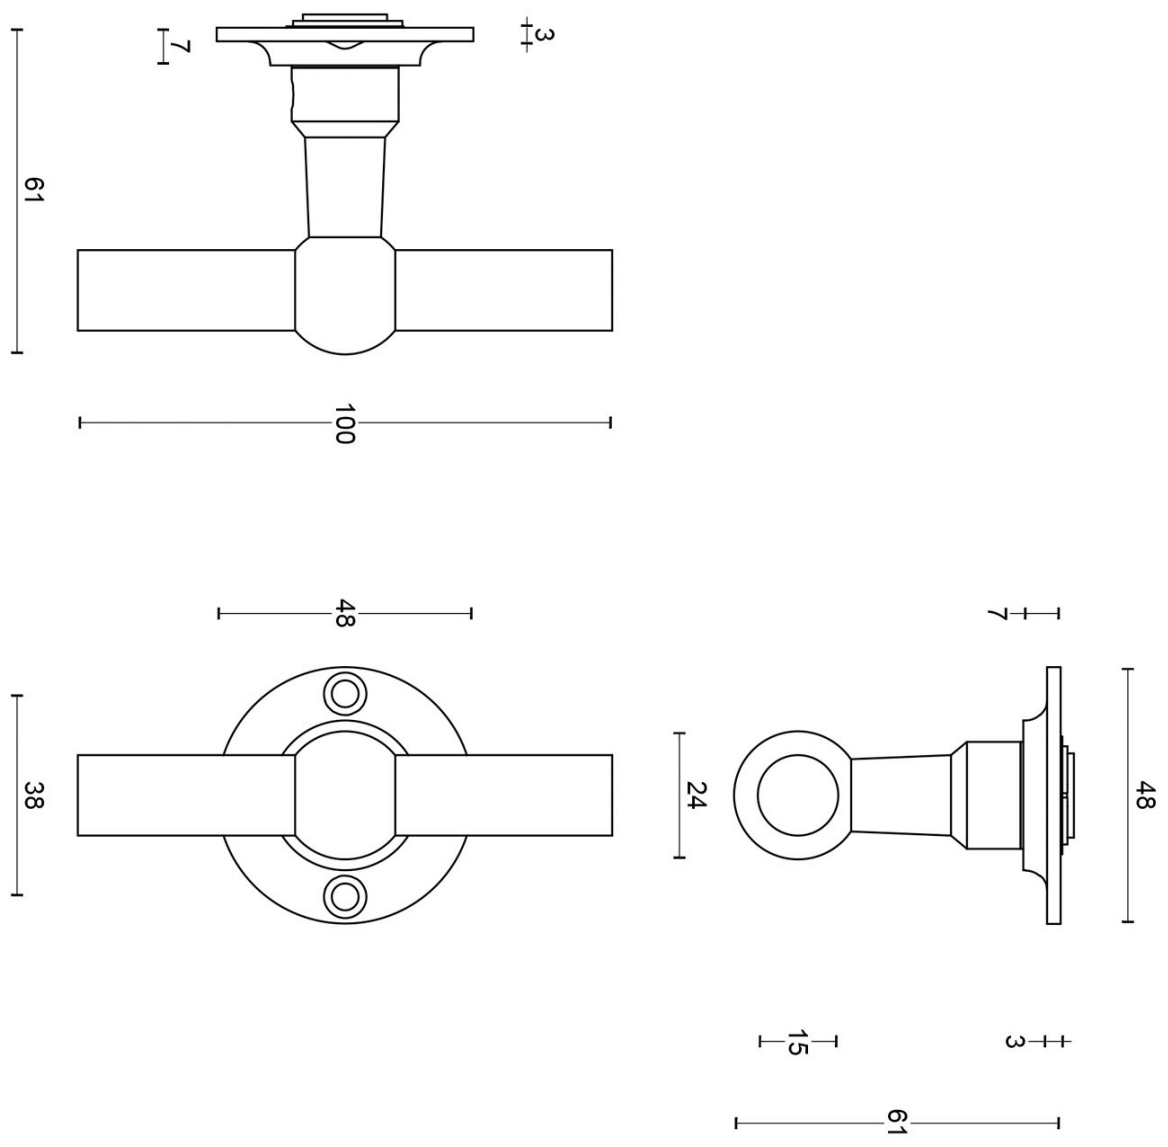

FVT100/48

solid unsprung door handle on rose

Product information

Code: 1501D080IPXX0

Finish: polished stainless steel

UNIT: Pair

Collection: FERROVIA

Designer: Formani

EAN code: 8718009147917

FERROVIA by Formani

The FERROVIA series is a total concept collection consisting of door, window, and furniture fittings.

Finishes

- satin stainless steel
- polished stainless steel

FVT100/48

fixed lever handle on rose
stainless steel

| | | | | | |
|---|----------------------------|----------------|---|--|--|
| <p style="text-align: center;">FORMANI®</p> | | Part number: | <p style="text-align: center;">FVT100/48</p> | <p style="text-align: center;">A3</p> | |
| | | Description: | | | |
| Doc no.: | 1501D080 FVT100_48_V02.dwg | | | | |
| Drawn by: | Christian Brimbois | Creation date: | 14-11-2014 | | |
| <p>FORMANI HOLLAND B.V. · EUROPALAAN 12 · 6199 AB MAASTRICHT-AIRPORT NL · T. +31 (0)43 308 90 00 · INFO@FORMANI.COM · FORMANI.COM</p> | | | | | |

METALFORM

FERROVIA

by Formani

Our FERROVIA hardware series is an ode to the railways of the early twentieth century. Having often been used in first-class train carriages, this particular style of door handle is held up as a piece of understated luxury thanks to its elegant shapes, curves, and clean lines. The design is characterized by its spherical shape that connects the lever to its neck. The 'T-handle' was especially popular in train carriage design at the time, and is still a common design feature in many interiors and exteriors. The FERROVIA hardware series has been modernized and produced from solid stainless steel (available in a matte or polished finish). It concerns a total concept collection, including door, window and cabinet fittings and is complemented by the usual accessories, which enable one uniform style to be applied to all areas within the home or any other property.