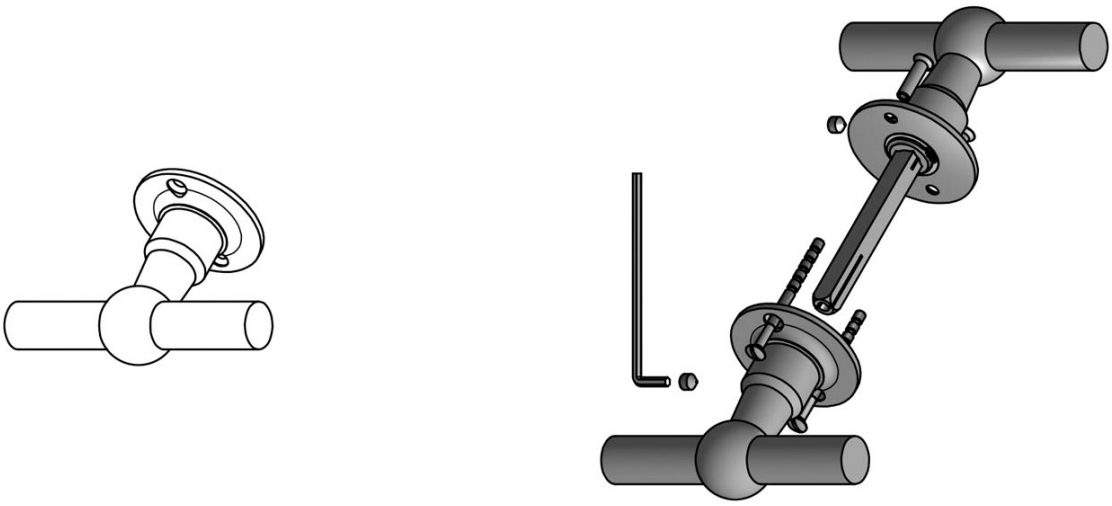

FVT125/52

solid unsprung door handle on rose

Product information

Code: 1501D088IPXX0

Finish: polished stainless steel

UNIT: Pair

Collection: FERROVIA

Designer: Formani

EAN code: 8718009152850

FERROVIA by Formani

The FERROVIA series is a total concept collection consisting of door, window, and furniture fittings.

Finishes

- satin stainless steel
- polished stainless steel

FVT125/52

unsprung lever handle on rose
stainless steel

FORMANI®

Doc no.: 1501D088 FVT125 52 V02.dwg		Part number:	
Drawn by: Christian Brimbois		Description:	
Creation date: 14-11-2014		FVT125/52	
FORMANI HOLLAND B.V. EUROPALAAN 12 6199 AB MAASTRICHT AIRPORT NL T +31 (0)43 308 90 00 INFO@FORMANI.COM FORMANI.COM		Format: A3	

FERROVIA

by Formani

Our FERROVIA hardware series is an ode to the railways of the early twentieth century. Having often been used in first-class train carriages, this particular style of door handle is held up as a piece of understated luxury thanks to its elegant shapes, curves, and clean lines. The design is characterized by its spherical shape that connects the lever to its neck. The 'T-handle' was especially popular in train carriage design at the time, and is still a common design feature in many interiors and exteriors. The FERROVIA hardware series has been modernized and produced from solid stainless steel (available in a matte or polished finish). It concerns a total concept collection, including door, window and cabinet fittings and is complemented by the usual accessories, which enable one uniform style to be applied to all areas within the home or any other property.