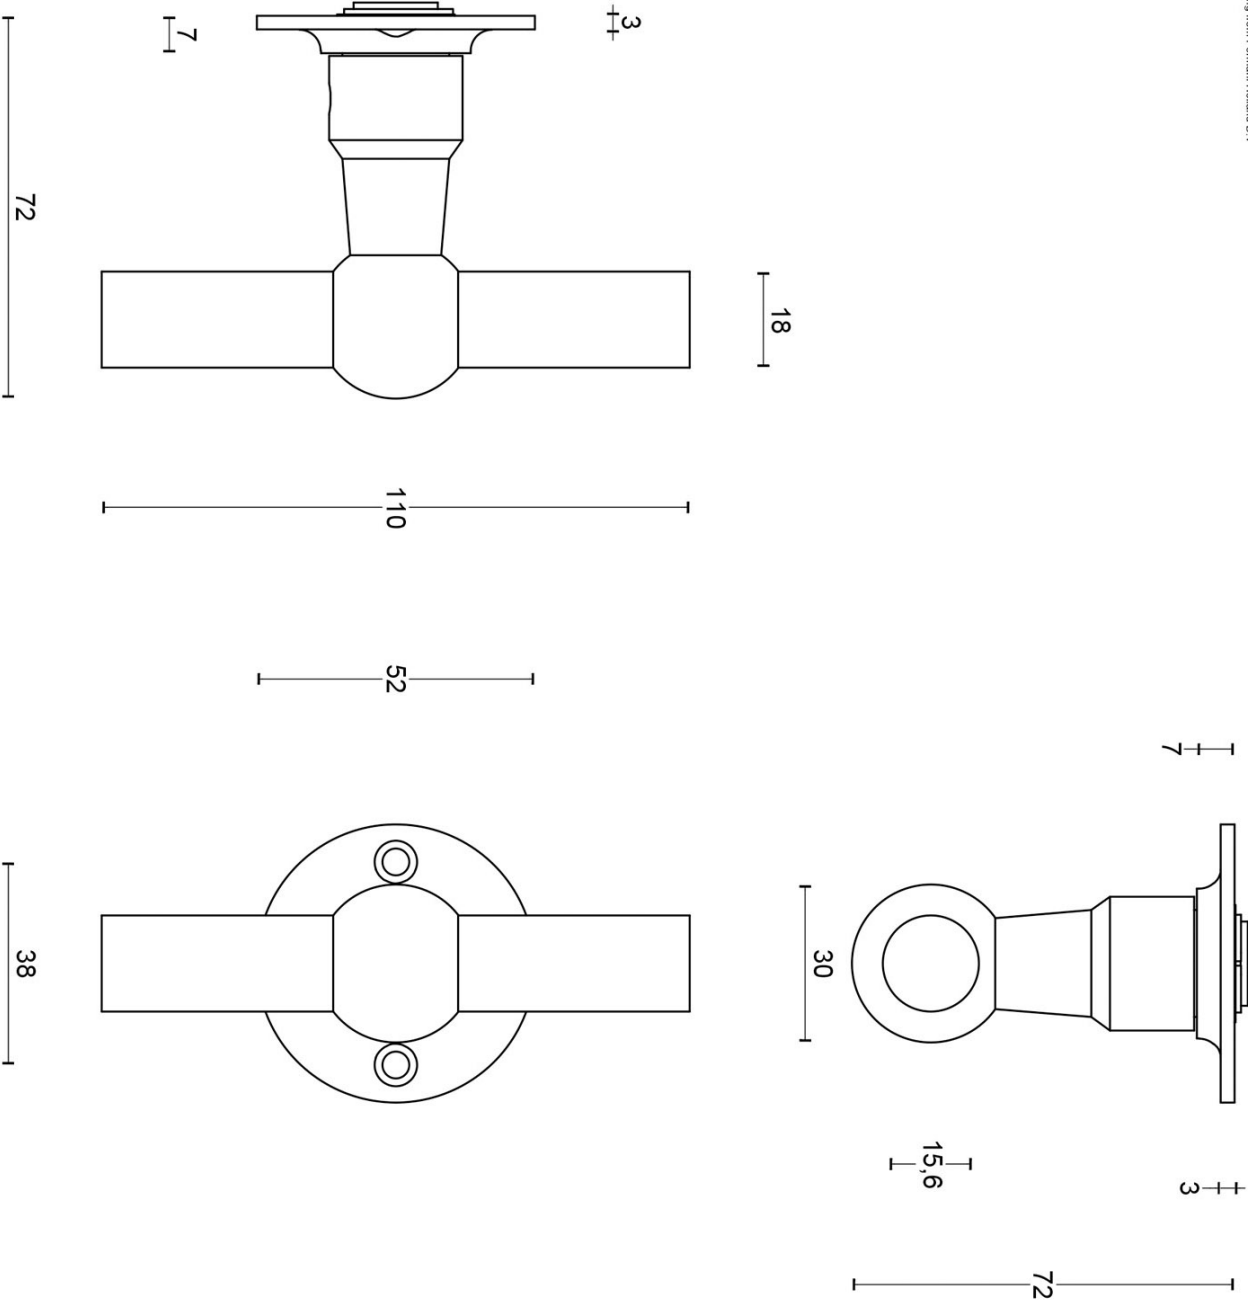

FVT125/52

solid unsprung door handle on rose

Product information

Code: 1501D088IPXX0

Finish: polished stainless steel

UNIT: Pair

Collection: FERROVIA

Designer: Formani

EAN code: 8718009152850

FERROVIA by Formani

The FERROVIA series is a total concept collection consisting of door, window, and furniture fittings.

Finishes

- satin stainless steel
- polished stainless steel

FVT125/52

unsprung lever handle on rose
stainless steel

FORMANI®

Doc no.: 1501D088 FVT125 52 V02.dwg		Part number:	
Drawn by: Christian Brimbois		Description:	
Creation date: 14-11-2014		FVT125/52	
FORMANI HOLLAND B.V. EUROPALAAN 12 6199 AB MAASTRICHT AIRPORT NL T +31 (0)43 308 90 00 INFO@FORMANI.COM FORMANI.COM		Format: A3	