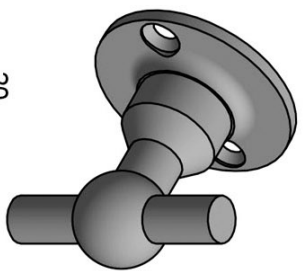

FVWC40

turn and release set including 5/6/7/8 spindle

Product information

Code: 1501T033INXXU

Finish: satin stainless steel

UNIT: Set

Collection: FERROVIA

Designer: Formani

EAN code: 8718009345818

FERROVIA by Formani

The FERROVIA series is a total concept collection consisting of door, window, and furniture fittings.

Finishes

- satin stainless steel
- polished stainless steel

FVWC40

turn and release
privacy set
stainless steel

20

20

45

12

40

46

FERROVIA

by Formani

Our FERROVIA hardware series is an ode to the railways of the early twentieth century. Having often been used in first-class train carriages, this particular style of door handle is held up as a piece of understated luxury thanks to its elegant shapes, curves, and clean lines. The design is characterized by its spherical shape that connects the lever to its neck. The 'T-handle' was especially popular in train carriage design at the time, and is still a common design feature in many interiors and exteriors. The FERROVIA hardware series has been modernized and produced from solid stainless steel (available in a matte or polished finish). It concerns a total concept collection, including door, window and cabinet fittings and is complemented by the usual accessories, which enable one uniform style to be applied to all areas within the home or any other property.