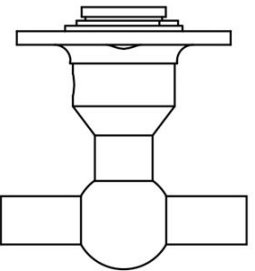

FVWC40

turn and release set including 5/6/7/8 spindle

Product information

Code: 1501T033INXXU

Finish: satin stainless steel

UNIT: Set

Collection: FERROVIA

Designer: Formani

FVWC40

turn and release
privacy set
stainless steel

20

20

45

12

40

46