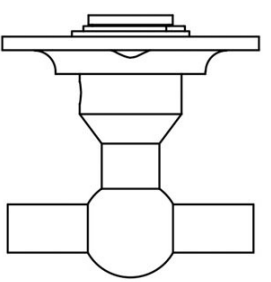

FVWC48

turn and release
privacy set
stainless steel

20

22

45

12,5

48

38

3

9

46

22

METALFORM

FORMANI®		Part number:	
		FVWC48	
Doc no.:		Description:	
1501T032 FVWC48 V02.dwg		FVWC48	
Drawn by:		Format:	
Christian Brimbois		A3	
Creation date:		FORMANI HOLLAND B.V. - EUROPALAAN 12 6199 AB MAASTRICHT-AIRPORT NL T. +31 (0)43 308 90 00 INFO@FORMANI.COM FORMANI.COM	
30-8-2017