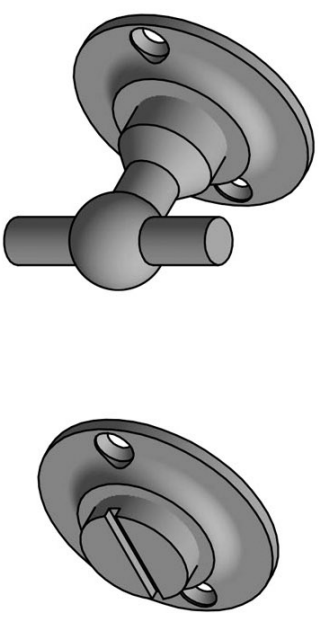

FVWC48

turn and release set including 5/6/7/8 spindle

Product information

Code: 1501T032INXXU

Finish: satin stainless steel

UNIT: Set

Collection: FERROVIA

Designer: Formani

EAN code: 8718009345795

FERROVIA by Formani

The FERROVIA series is a total concept collection consisting of door, window, and furniture fittings.

Finishes

- satin stainless steel
- polished stainless steel

FVWC48

turn and release
privacy set
stainless steel

20

22

45

12,5

48

38

FERROVIA

by Formani

Our FERROVIA hardware series is an ode to the railways of the early twentieth century. Having often been used in first-class train carriages, this particular style of door handle is held up as a piece of understated luxury thanks to its elegant shapes, curves, and clean lines. The design is characterized by its spherical shape that connects the lever to its neck. The 'T-handle' was especially popular in train carriage design at the time, and is still a common design feature in many interiors and exteriors. The FERROVIA hardware series has been modernized and produced from solid stainless steel (available in a matte or polished finish). It concerns a total concept collection, including door, window and cabinet fittings and is complemented by the usual accessories, which enable one uniform style to be applied to all areas within the home or any other property.