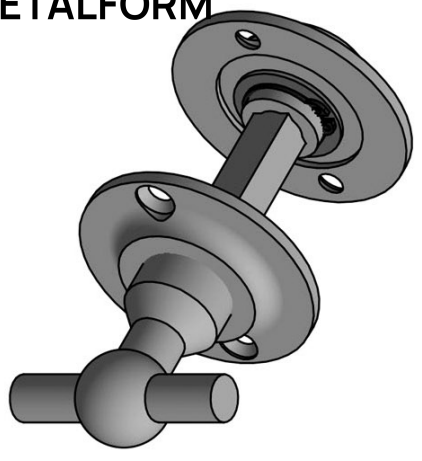

METALFORM

FORMANI®		Part number:	
		FVWC48	
Doc no.:		Description:	
1501T032 FVWC48 V02.dwg		FVWC48	
Drawn by:		Format:	
Christian Brimbois		A3	
Creation date:		FORMANI HOLLAND B.V. - EUROPALAAN 12 6199 AB MAASTRICHT-AIRPORT NL T. +31 (0)43 308 90 00 INFO@FORMANI.COM FORMANI.COM	
30-8-2017