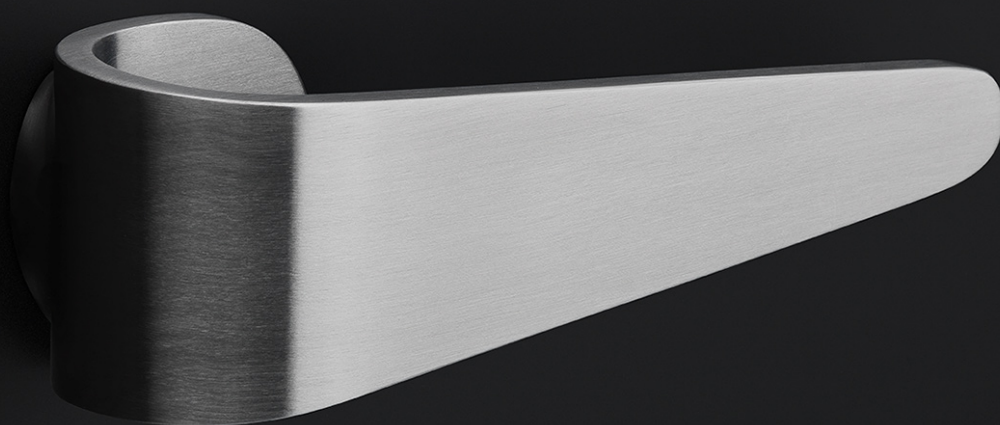

FOLD

by Tord Boontje

METALFORM
FORMANI®