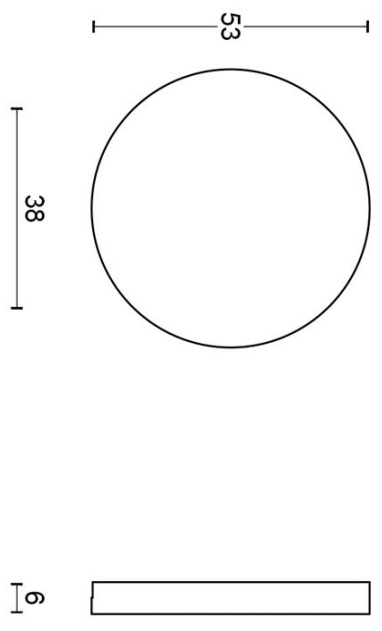

TENSE BBB53

lever handle accessory
blank escutcheon
stainless steel

METALFORM

FORMANI®		Part number:	
Doc no.: 3301R001 TENSE BBB53 V01.dwg		Description:	
Drawn by: Christian Brimbois		TENSE BBB53	
Creation date: 8-1-2016		Format:	
FORMANI HOLLAND B.V. - EUROPALAAN 12 6199 AB MAASTRICHT-AIRPORT NL T. +31 (0)43 308 90 00 INFO@FORMANI.COM FORMANI.COM		A3