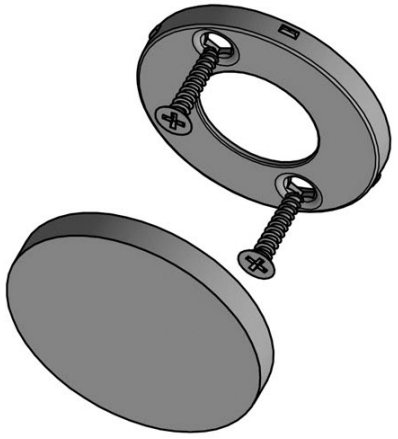

BBB53

blank escutcheon

Product information

Code: fold_3301R001INXXO

Finish: satin stainless steel

UNIT: Piece

Collection: FOLD

Designer: Tord Boontje

EAN code: 8718009291665

FOLD by Tord Boontje

The FOLD series is a total concept collection consisting of door, window, and furniture fittings.

Finishes

- satin stainless steel
- satin black
- bronze
- satin stainless steel

TENSE BBB53

lever handle accessory
blank escutcheon
stainless steel

METALFORM

FORMANI®		Part number:	
Doc no.: 3301R001 TENSE BBB53 V01.dwg		Description:	
Drawn by: Christian Brimbois		TENSE BBB53	
Creation date: 8-1-2016		Format:	
FORMANI HOLLAND B.V. - EUROPALAAN 12 6199 AB MAASTRICHT-AIRPORT NL T. +31 (0)43 308 90 00 INFO@FORMANI.COM FORMANI.COM		A3	

FOLD

by Tord Boontje

Our FOLD series by Tord Boontje differs fundamentally from traditional models in the way it innovatively blends the classic components of a door fitting – rosette, neck, and handle – into one single element. This is achieved thanks to an astute system with mounting akin to a bayonet system. The result is a door handle that appears to float elegantly on the door. The FOLD's single-piece handle is the first of its kind and the reason the design is considered a masterpiece – it came as no surprise when it received the Red Dot Design Award. The jury said that 'it is not only the technical concept of this door handle that is innovative, but also the implementation of the design down to the last ingenious detail.'