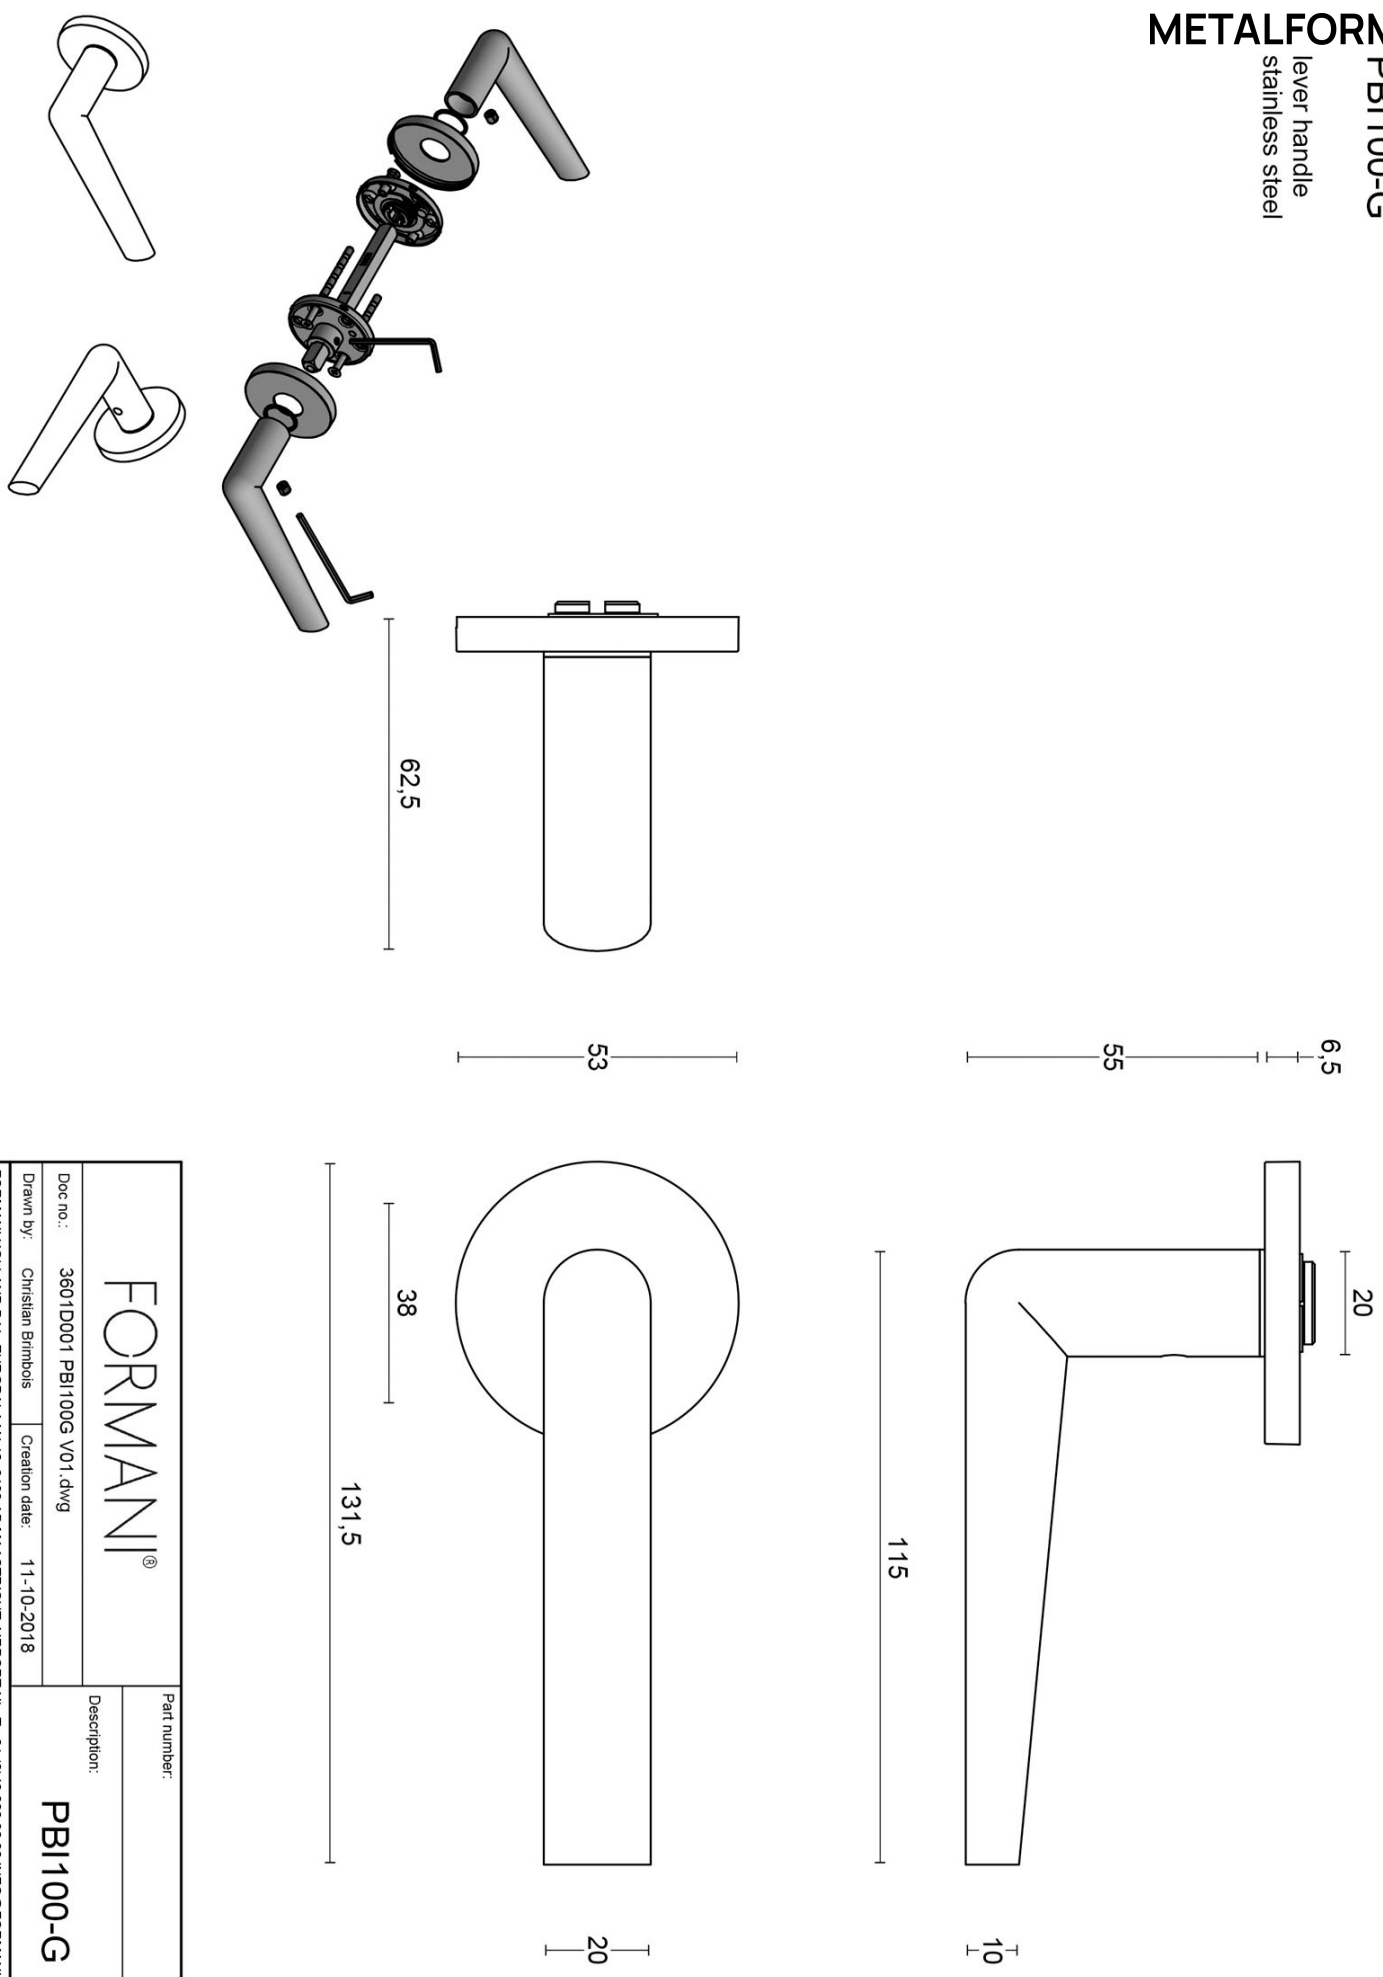

## PBI100-G

solid sprung door handle on rose

### Product information

Code: 3601D001INXX0

Finish: satin stainless steel

UNIT: Pair

Collection: INC

Designer: Piet Boon

EAN code: 8718009372654

### Finishes

- satin stainless steel
- PVD satin black

**METALFORM**  
**PBI100-G**  
 lever handle  
 stainless steel

<b>FORMANI®</b>		Part number:		
Doc no.:	3601D001 PBI100G V01.dwg	Description:	<b>PBI100-G</b>	
Drawn by:	Christian Brimbois	Creation date:	11-10-2018	Format:
FORMANI HOLLAND B.V. - EUROPALAAN 12 6199 AB MAASTRICHT-AIRPORT NL		T. +31 (0)43 308 90 00 INFO@FORMANI.COM FORMANI.COM		
				<b>A3</b>