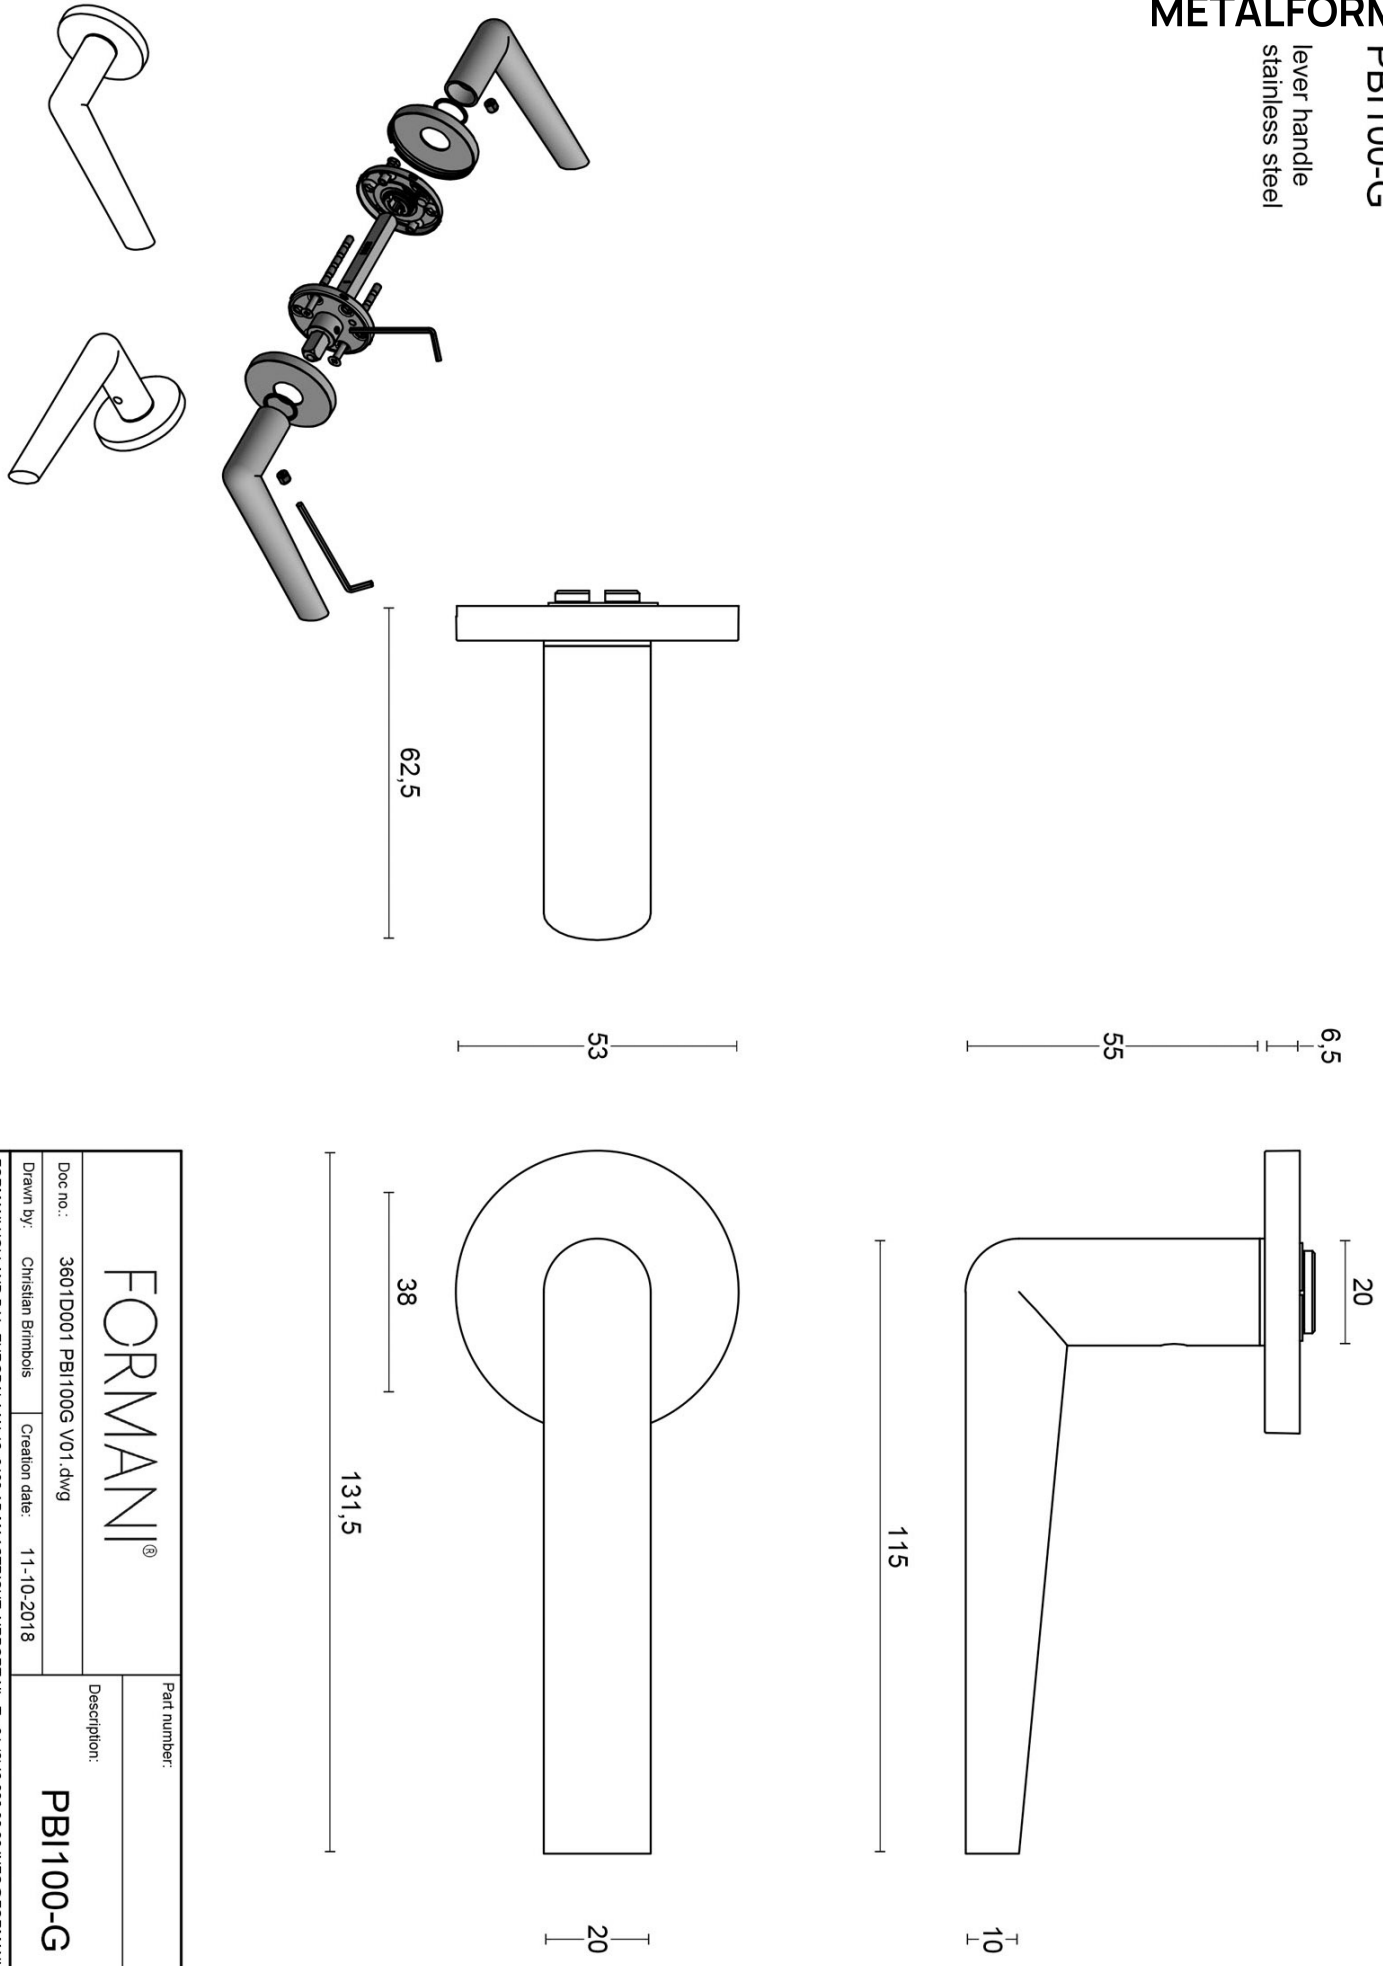

## PBI100-G

solid sprung door handle on rose

# METALFORM

PBI100-G

lever handle  
stainless steel

<b>FORMANI®</b>		Part number:		
Doc no.:	3601D001 PBI100G V01.dwg	Description:	<b>PBI100-G</b>	
Drawn by:	Christian Brimbois	Creation date:	11-10-2018	Format:
FORMANI HOLLAND B.V. - EUROPALAAN 12 6199 AB MAASTRICHT-AIRPORT NL T +31 (0)43 308 90 00 INFO@FORMANI.COM FORMANI.COM				