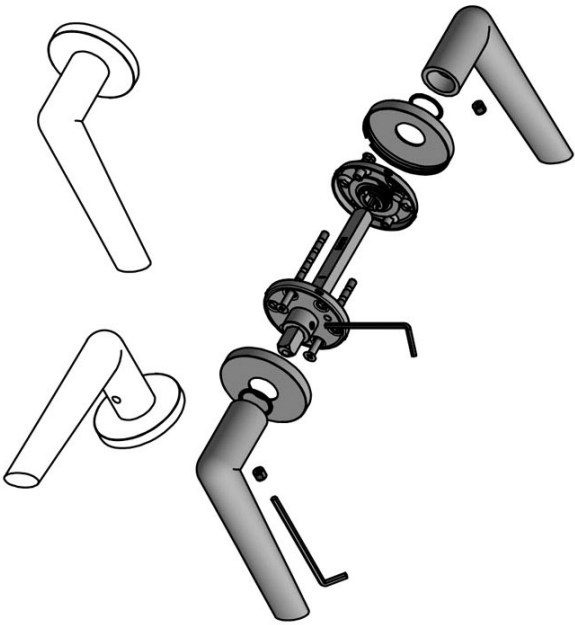

PBI101-G

solid sprung door handle on rose

Product information

Code: 3601D002IZXX0

Finish: PVD satin black

UNIT: Pair

Collection: INC

Designer: Piet Boon

EAN code: 8718009372869

INC by Piet Boon

The INC series is a total concept collection consisting of door, window, and furniture fittings.

Finishes

- satin stainless steel
- PVD satin black

METALFORM

PBI101-G
lever handle
stainless steel

INC

by Piet Boon

Smooth curves and an excellent grip is what characterizes our INC hardware series by Piet Boon. Starting out as a circular cylinder volume, the INC took shape after flattening the circle and tapering the end. This provides the handle with a smooth inclination, to which the INC is named. The INC door handle has won the Red Dot Design Award 2019 in the 'Product Design' category. The Jury commented that 'the ingenious design of the INC door handle blends a flowing yet powerful design vocabulary with pleasing haptic properties'. The winning door handle is part of the total concept collection consisting of door, window, and furniture fittings alongside other accessories. The INC series is available in two finishes, including our latest PVD satin black and satin stainless steel.