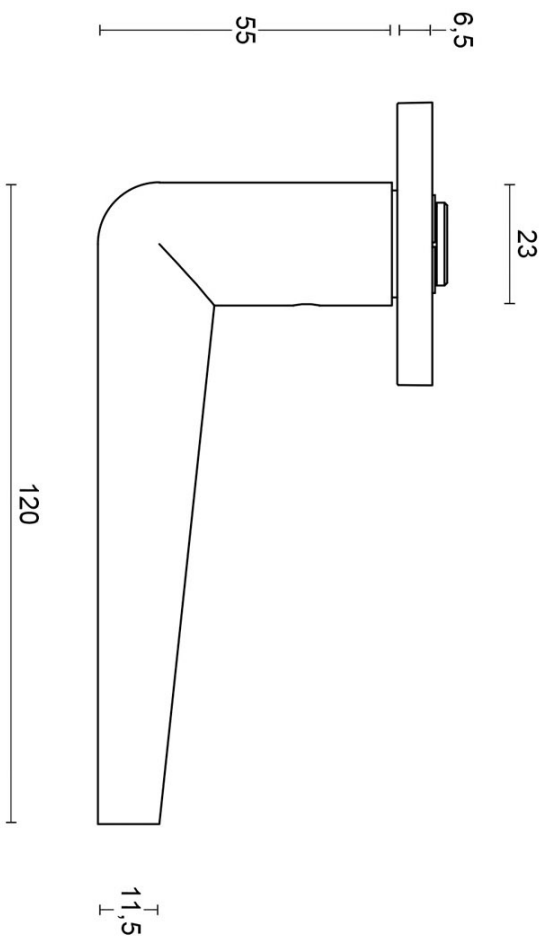

PBI101-G

lever handle
stainless steel

METALFORM

FORMANI®		Part number:
Doc no.:	3601D002 PBI101G V02.dwg	Description:
Drawn by:	Christian Brimbois	PBI101-G
Creation date:	11-2-2019	Format:
FORMANI HOLLAND B.V. - EUROPALAAN 12 6199 AB MAASTRICHT-AIRPORT NL T. +31 (0)43 308 90 00 INFO@FORMANI.COM FORMANI.COM		A3