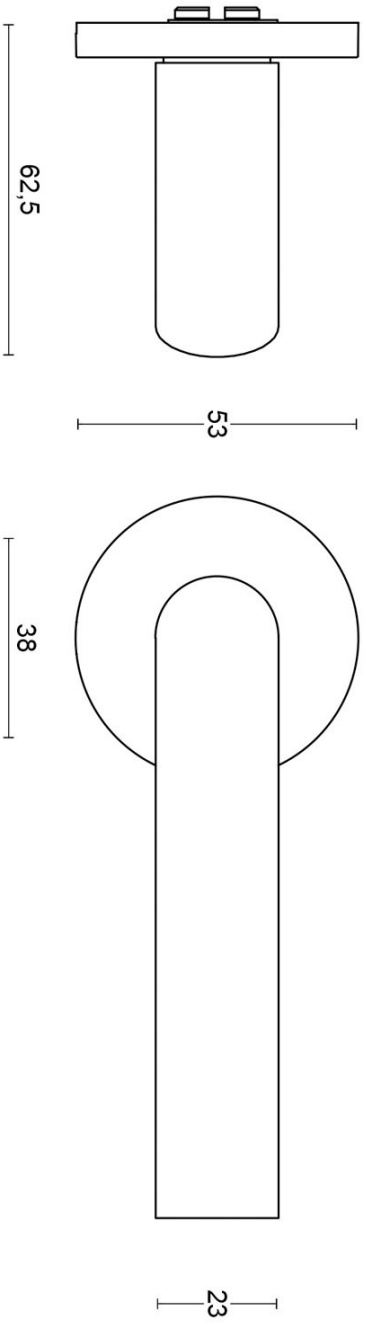

PBI101-G

lever handle
stainless steel

METALFORM

FORMANI®		Part number:
Doc no.:	3601D002 PBI101G V02.dwg	Description:
Drawn by:	Christian Brimbois	PBI101-G
Creation date:	11-2-2019	Format:
FORMANI HOLLAND B.V. - EUROPALAAN 12 6199 AB MAASTRICHT-AIRPORT NL T. +31 (0)43 308 90 00 INFO@FORMANI.COM FORMANI.COM		A3