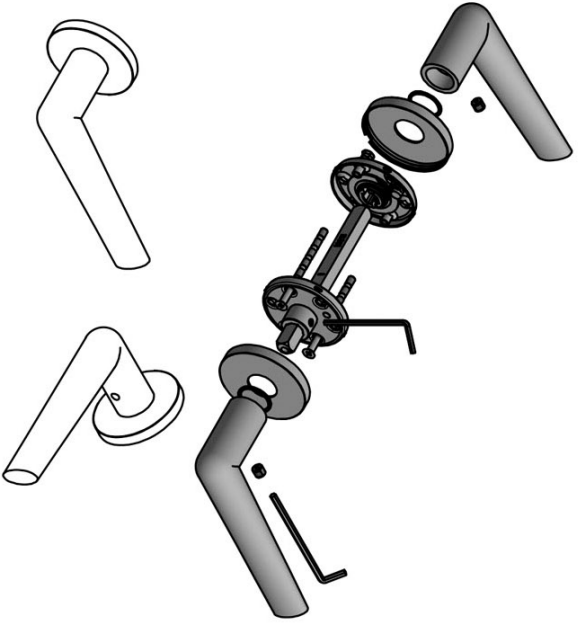

PBI101-G

lever handle
stainless steel

METALFORM

FORMANI®		Part number:
Doc no.:	3601D002 PBI101G V02.dwg	Description:
Drawn by:	Christian Brimbois	PBI101-G
Creation date:	11-2-2019	Format:
FORMANI HOLLAND B.V. - EUROPALAAN 12 6199 AB MAASTRICHT-AIRPORT NL T. +31 (0)43 308 90 00 INFO@FORMANI.COM FORMANI.COM		A3