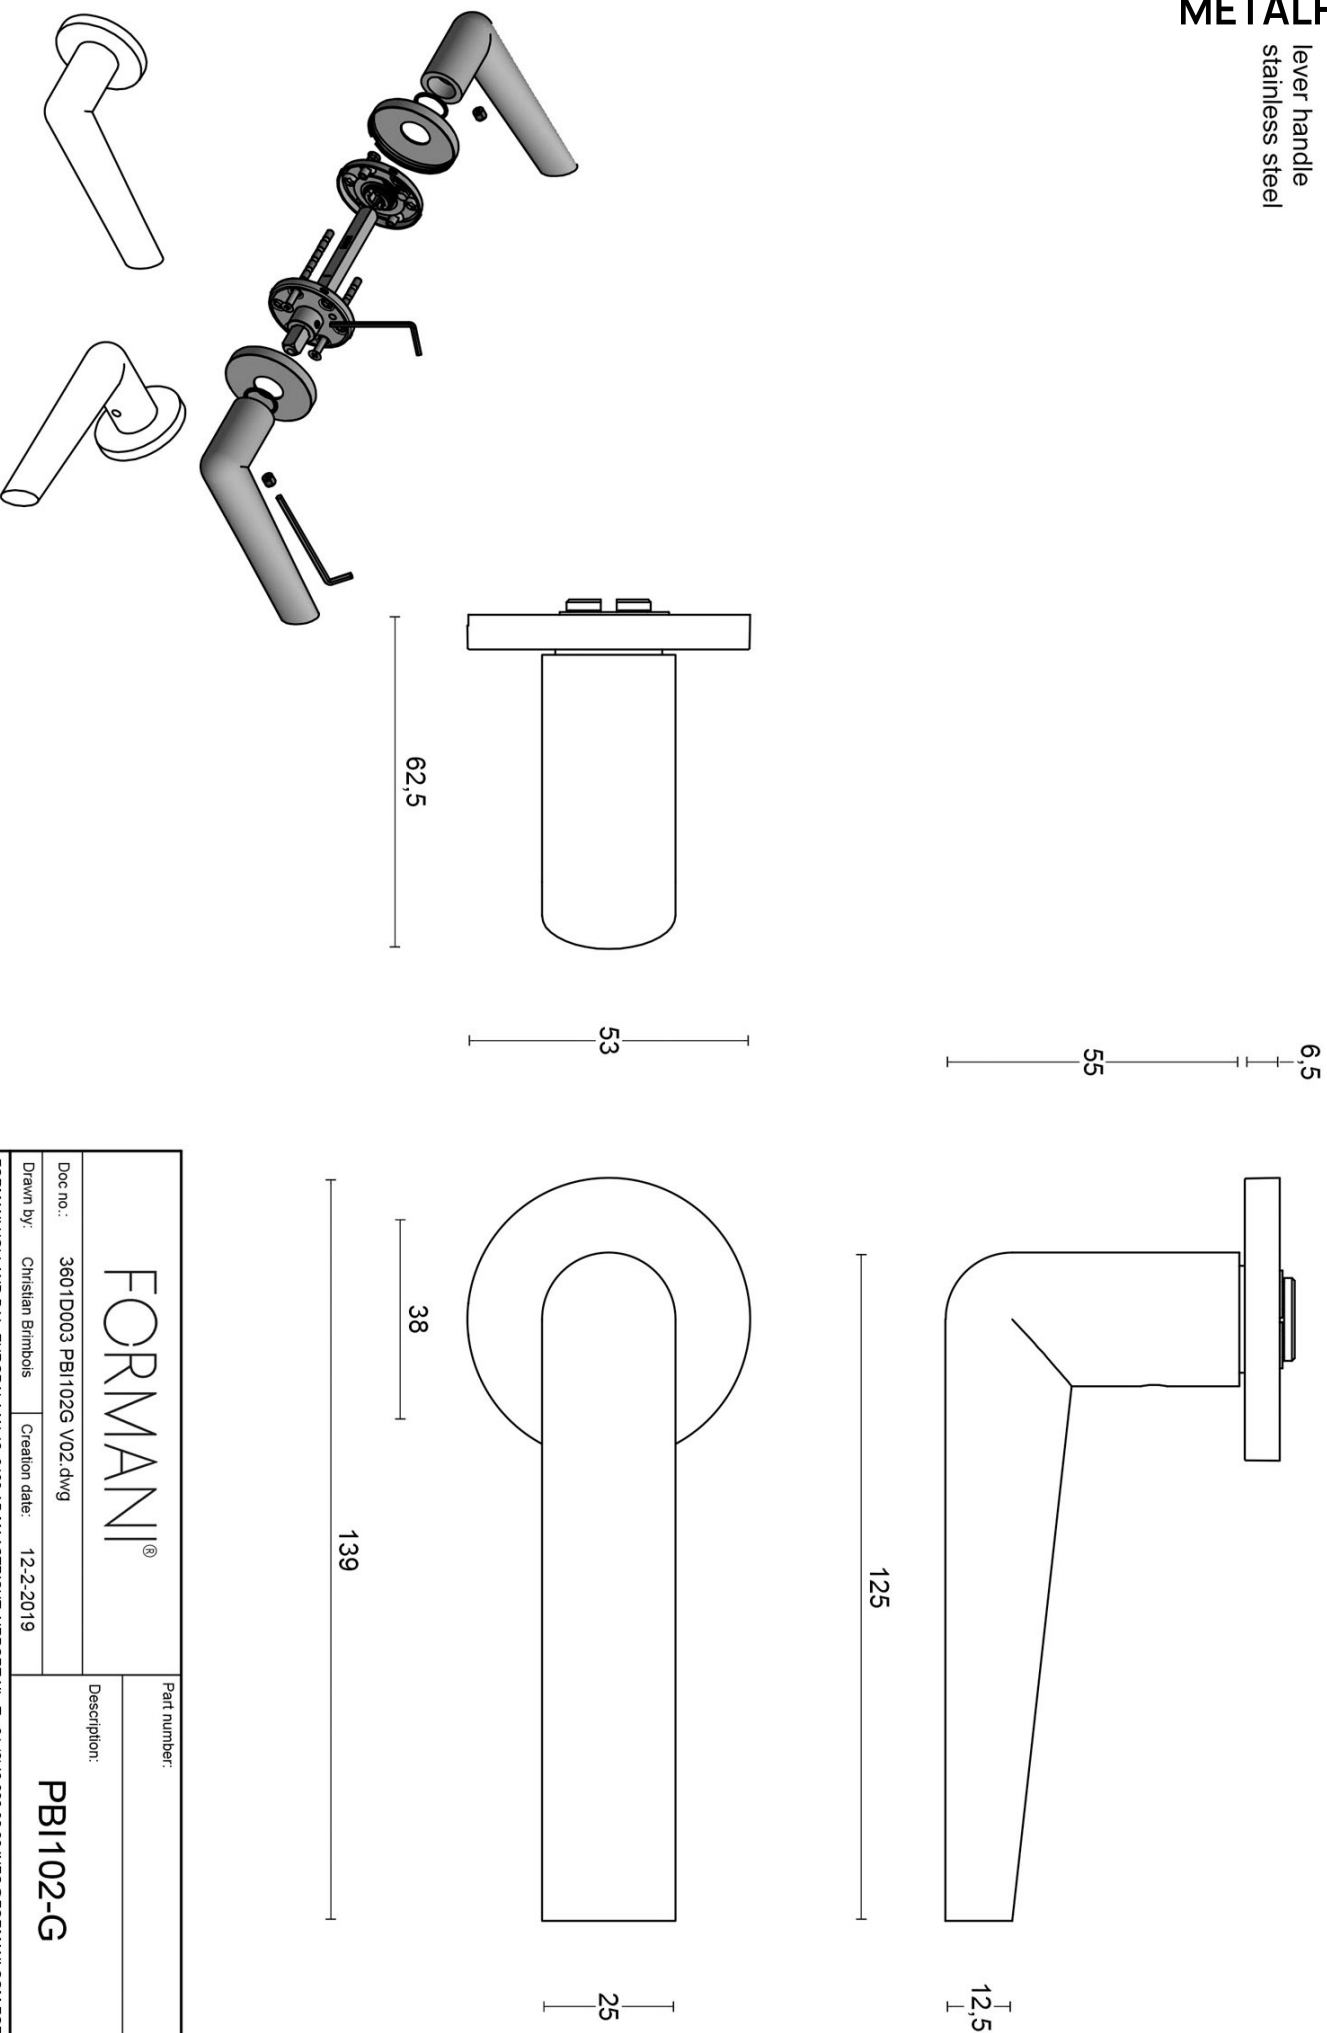

PBI102-G

solid sprung door handle on rose

Product information

Code: 3601D003IZXX0

Finish: PVD satin black

UNIT: Pair

Collection: INC

Designer: Piet Boon

EAN code: 8718009373101

INC by Piet Boon

The INC series is a total concept collection consisting of door, window, and furniture fittings.

Finishes

- satin stainless steel
- PVD satin black

METALFORM

PBI102-G

lever handle
stainless steel

FORMANI®		Part number:
Doc no.:	3601D003 PBI102G V02.dwg	Description:
Drawn by:	Christian Brimbois	PBI102-G
Creation date:	12-2-2019	Format:
FORMANI HOLLAND B.V. - EUROPALAAN 12 6199 AB MAASTRICHT-AIRPORT NL T. +31 (0)43 308 90 00 INFO@FORMANI.COM FORMANI.COM		A3