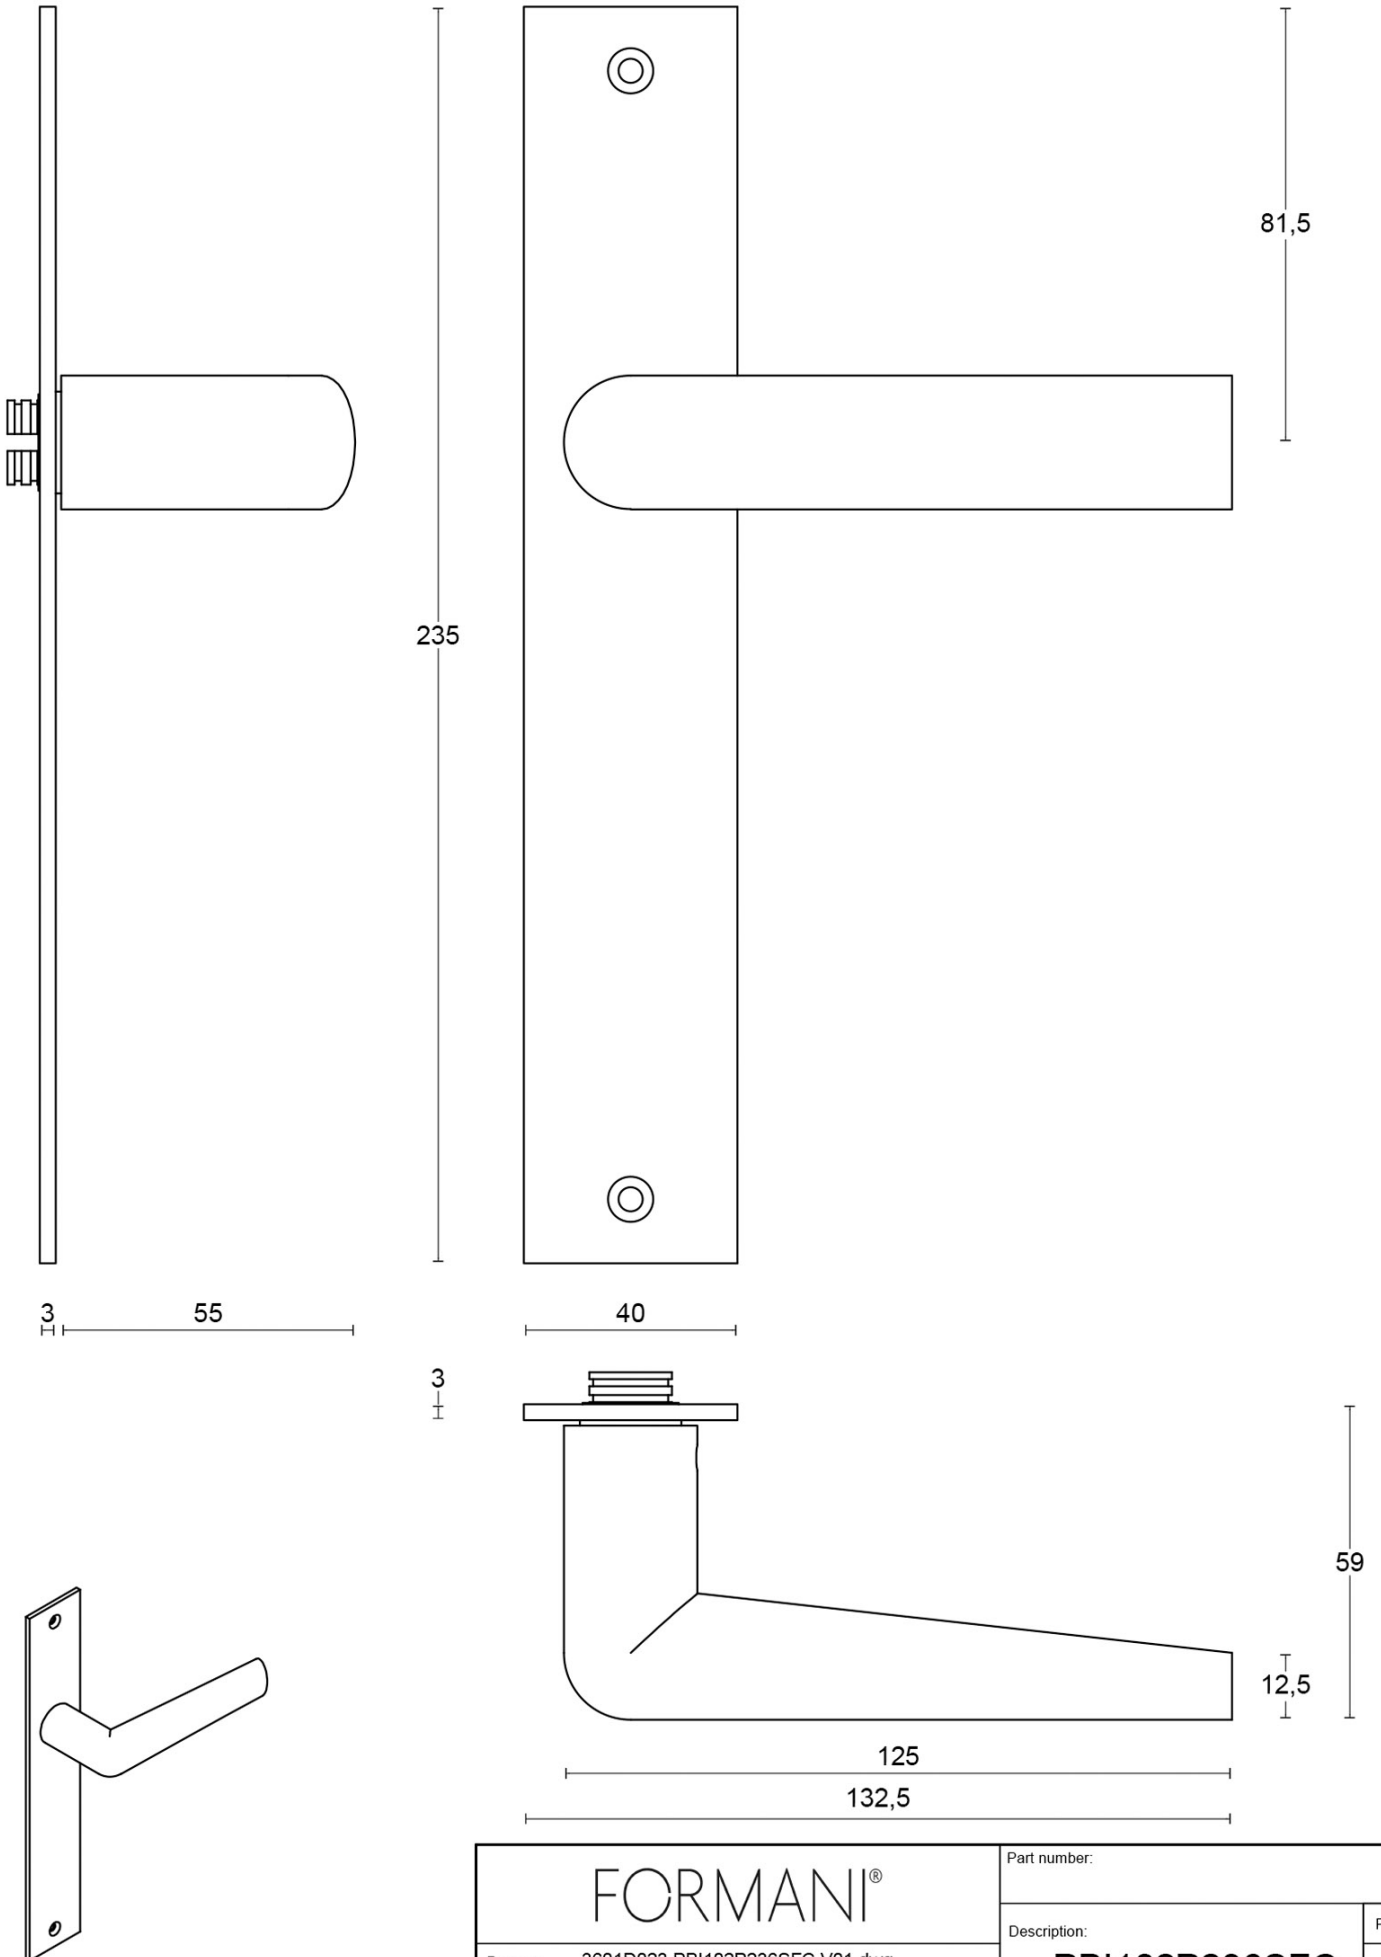

METALFORM

FORMANI®		Part number:	
		Description:	
Doc no.: 3601D023 PBI102P236SFC V01.dwg	PBI102P236SFC		Format: A3
Drawn by: Christian Brimbois	Creation date: 15-2-2019		
FORMANI HOLLAND B.V. EUROPALAAN 12 6199 AB MAASTRICHT-AIRPORT NL T +31 (0)43 308 90 00 INFO@FORMANI.COM FORMANI.COM