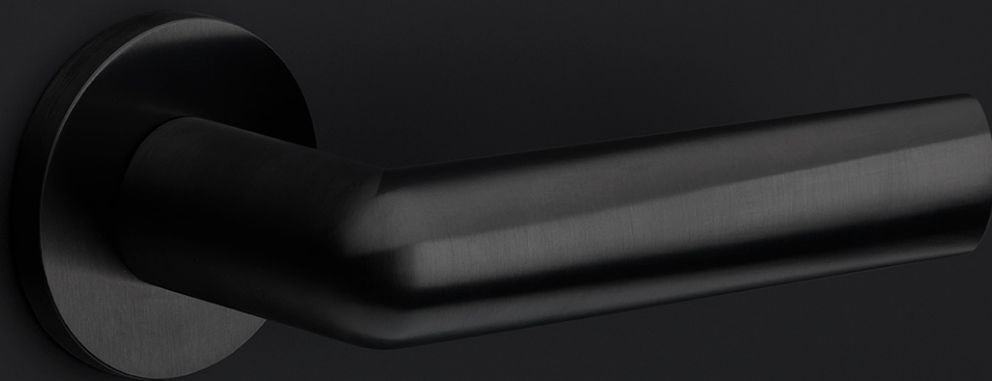

INC

by Piet Boon

METALFORM
FORMANI®