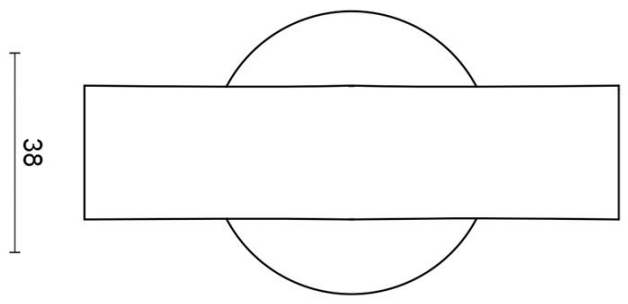

PB1103-G

lever handle
stainless steel

25

60

53

38

6,5

12,5

25

100

FORMANI®

Part number:

Doc no.: 3601D004 PB1103G V02.dwg

Drawn by: Christian Brimbois Creation date: 12-2-2019

Description:

PB1103-G

Format:

A3

FORMANI HOLLAND B.V. - EUROPALAAN 12 6199 AB MAASTRICHT-AIRPORT NL T +31 (0)43 308 90 00 INFO@FORMANI.COM FORMANI.COM

METALFORM