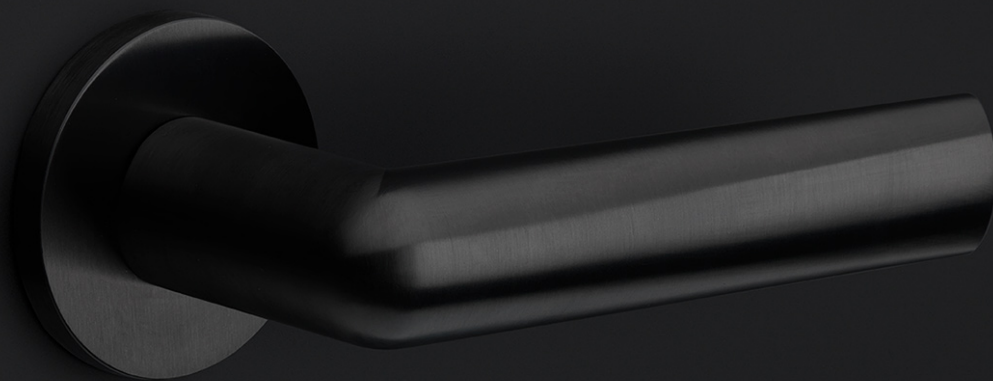

INC

by Piet Boon

METALFORM
FORMANI®