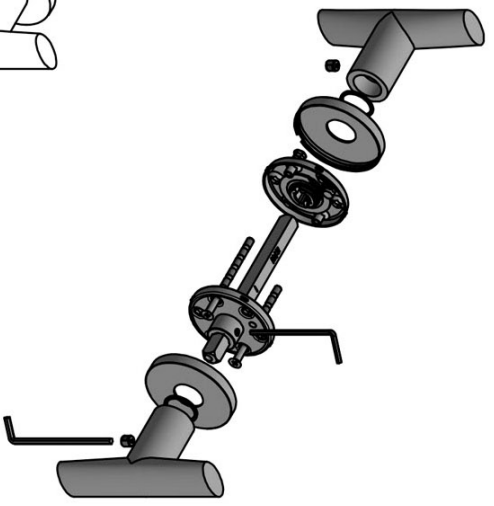

PB1103-G

lever handle
stainless steel

25

60

53

38

6,5

12,5

25

100

FORMANI®

Part number:

Doc no.: 3601D004 PB1103G V02.dwg

Drawn by: Christian Brimbois Creation date: 12-2-2019

Description:

PB1103-G

Format:

A3

FORMANI HOLLAND B.V. - EUROPALAAN 12 6199 AB MAASTRICHT-AIRPORT NL T +31 (0)43 308 90 00 INFO@FORMANI.COM FORMANI.COM

METALFORM