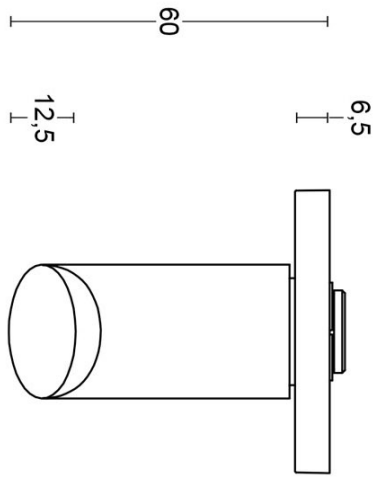

PBI103-G

solid sprung door handle on rose

Product information

Code: 3601D004INXX0

Finish: satin stainless steel

UNIT: Pair

Collection: INC

Designer: Piet Boon

EAN code: 8718009384251

INC by Piet Boon

The INC series is a total concept collection consisting of door, window, and furniture fittings.

Finishes

- satin stainless steel
- PVD satin black

PB1103-G

lever handle
stainless steel