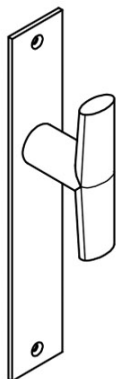

FORMANI®		Part number:			
		Description:			
Doc no.:	3601D024 PBI103P236SFC V01.dwg		A3		
Drawn by:	Christian Brimbois			Creation date:	15-2-2019
FORMANI HOLLAND B.V. EUROPALAAN 12 6199 AB MAASTRICHT-AIRPORT NL T +31 (0)43 308 90 00 INFO@FORMANI.COM FORMANI.COM