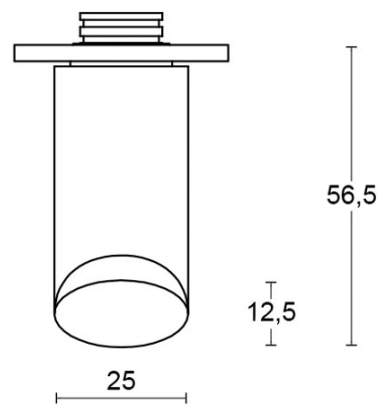

12,5

FORMANI®		Part number:			
		Description:			
Doc no.:	3601D024 PBI103P236SFC V01.dwg		A3		
Drawn by:	Christian Brimbois			Creation date:	15-2-2019
FORMANI HOLLAND B.V. EUROPALAAN 12 6199 AB MAASTRICHT-AIRPORT NL T +31 (0)43 308 90 00 INFO@FORMANI.COM FORMANI.COM