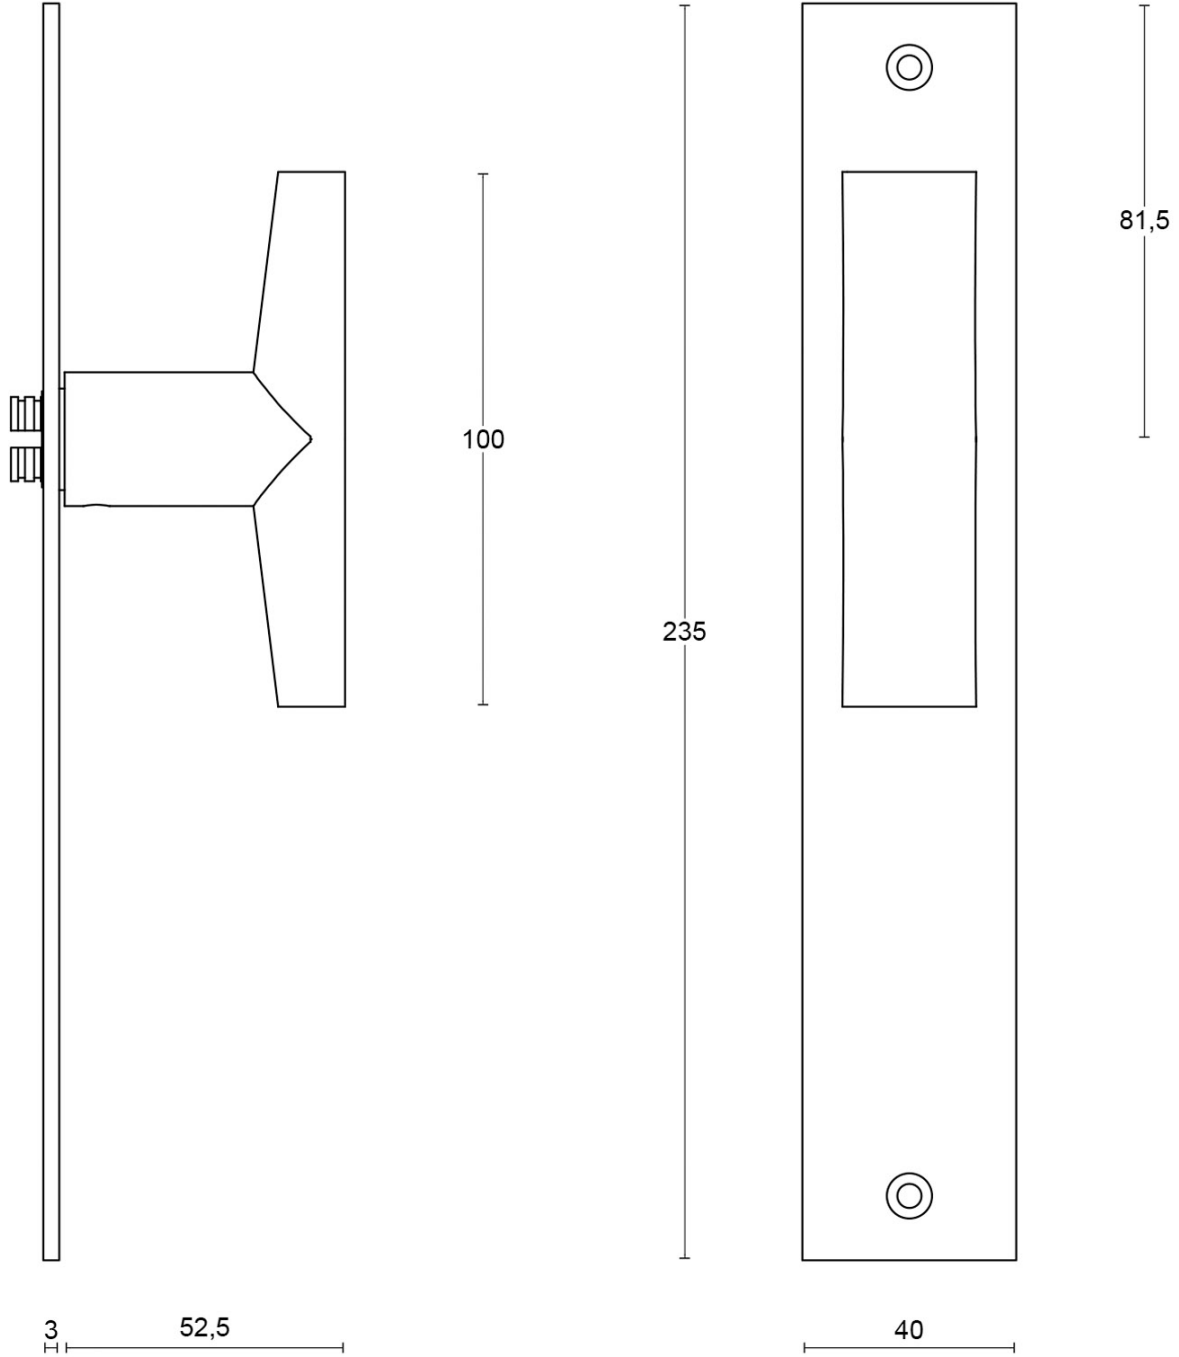

PBI103P236SFC

solid unsprung door handle on blind plate

Product information

Code: 3601D024INXX0F

Finish: satin stainless steel

UNIT: Pair

Collection: INC

Designer: Piet Boon

EAN code: 8718009384800

INC by Piet Boon

The INC series is a total concept collection consisting of door, window, and furniture fittings.

Finishes

- satin stainless steel
- PVD satin black

METALFORM

3 52,5

40