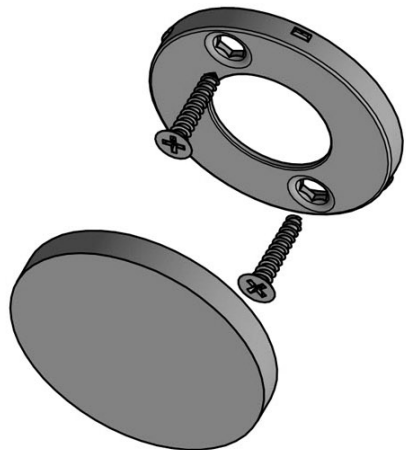

### INC by Piet Boon

The INC series is a total concept collection consisting of door, window, and furniture fittings.

# PBI-B53

lever handle accessory  
blank escutcheon  
stainless steel

53

38

6,5