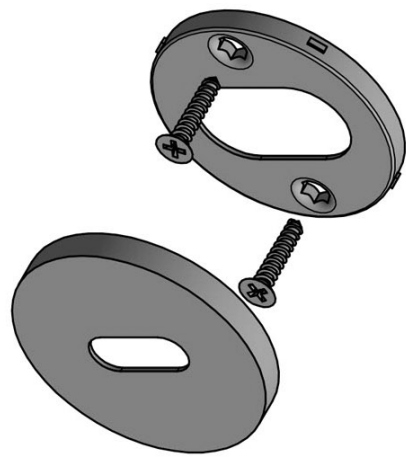

### INC by Piet Boon

The INC series is a total concept collection consisting of door, window, and furniture fittings.

# PBI-N53

lever handle accessory  
key escutcheon  
stainless steel

53

38

6.5